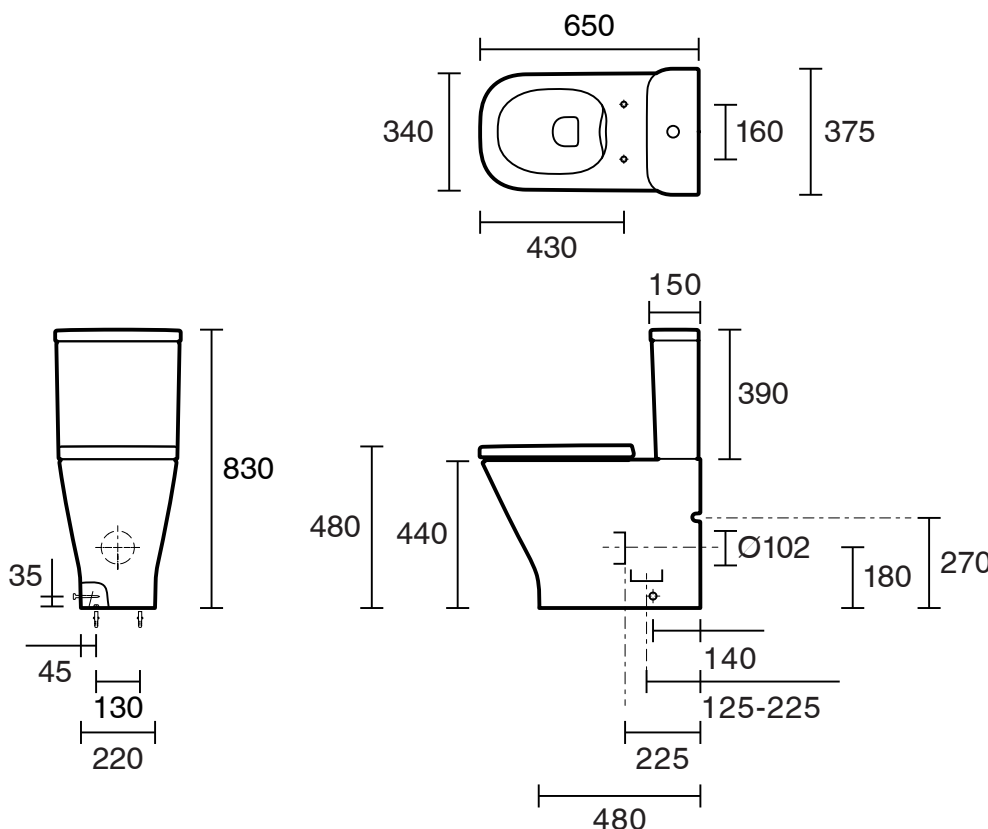

Roca The Gap Square Close Coupled Back to Wall Rimless Overheight Bottom Inlet Toilet Suite with Soft Close Quick Release Toilet Seat White (4 Star)

10045

SPECIFICATIONS

Recommended Use	Domestic, Hotel & Commercial
Pan Material	Vitreous China
Toilet Seat Material	Urea
Weight of Pan	32.5 kg
Weight of Cistern	12.6 kg
Water Inlet Position	Bottom Inlet
Toilet Seat Type	Soft Close Quick Release
Rim Configuration	Rimless
Outlet Type	Universal S & P

WARRANTY

Warranty - Domestic Use	15 Years
Spare Parts & Labour	12 Months

Please refer to Warranty Page for full Terms and Conditions

Dimensions are nominal measurements only.

CLEANING RECOMMENDATIONS:

We recommend the use of soapy water or approved cleaners. This product should not be cleaned with abrasive materials. Damage caused by any improper treatment is not covered by the product warranty. Refer to Warranty Conditions

Disclaimer: Products in this specification manual must by regulation be installed by licensed and registered trade people. The manufacturer/distributor reserves the right to vary specifications or delete models from their range without prior notification. Dimensions are nominal measurements only. Dimensions and set-outs listed are correct at time of publication however the manufacturer/distributor takes no responsibility for printing errors.

Published 19/07/2024

To see the complete Roca range go to www.reece.com.au/bathrooms