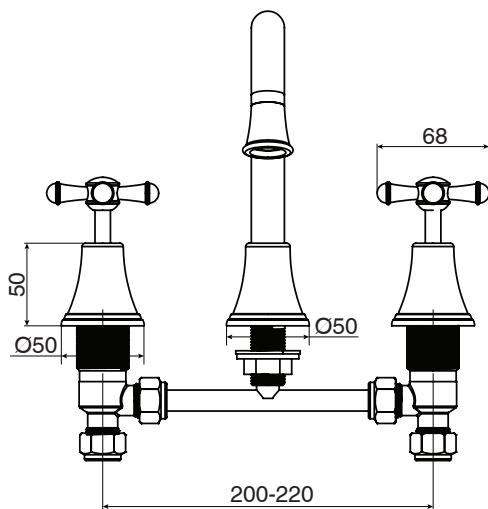

Posh

Posh Canterbury Basin Set (4*)

SPECIFICATIONS

Recommended Use	Domestic, hotel and commercial
Colour	Chrome
Colour Availability	Chrome, Brass Gold
Material	Brass - DR
Recommended Pressure Range	150 - 500 kPa
Max Continuous Working Pressure	500 kPa
Max Continuous Working Temperature	80 deg C
Suitable for Storage Tank Hot Water	Yes
Suitable for Continuous Flow Hot Water	Yes
Suitable for Gravity Feed Hot Water	No

WARRANTY

Warranty - Domestic Use	10 Years
Spare Parts & Labour	12 Months

Please refer to Warranty Page for full Terms and Conditions

Dimensions are nominal measurements only.

CLEANING RECOMMENDATIONS:

We recommend the use of soapy water or approved cleaners. This product should not be cleaned with abrasive materials. Damage caused by any improper treatment is not covered by the product warranty. Refer to Warranty Conditions

Disclaimer: Products in this specification manual must by regulation be installed by licensed and registered trade people. The manufacturer/distributor reserves the right to vary specifications or delete models from their range without prior notification. Dimensions are nominal measurements only. Dimensions and set-outs listed are correct at time of publication however the manufacturer/distributor takes no responsibility for printing errors.

Published 01/05/2018

To see the complete Posh range go to www.reece.com.au/bathrooms