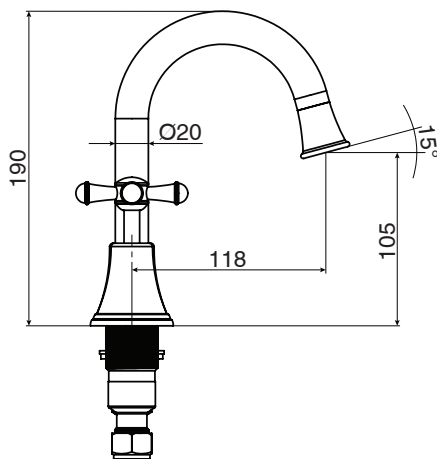

Posh

Posh Canterbury Basin Set (4*)

SPECIFICATIONS

Recommended Use	Domestic, hotel and commercial
Colour	Chrome
Colour Availability	Chrome, Brass Gold
Material	Brass - DR
Recommended Pressure Range	150 - 500 kPa
Max Continuous Working Pressure	500 kPa
Max Continuous Working Temperature	80 deg C
Suitable for Storage Tank Hot Water	Yes
Suitable for Continuous Flow Hot Water	Yes
Suitable for Gravity Feed Hot Water	No

WARRANTY

Warranty - Domestic Use	10 Years
Spare Parts & Labour	12 Months

Please refer to Warranty Page for full Terms and Conditions

Dimensions are nominal measurements only.

CLEANING RECOMMENDATIONS:

We recommend the use of soapy water or approved cleaners. This product should not be cleaned with abrasive materials. Damage caused by any improper treatment is not covered by the product warranty. Refer to Warranty Conditions

Disclaimer: Products in this specification manual must by regulation be installed by licensed and registered trade people. The manufacturer/distributor reserves the right to vary specifications or delete models from their range without prior notification. Dimensions are nominal measurements only. Dimensions and set-outs listed are correct at time of publication however the manufacturer/distributor takes no responsibility for printing errors.

Published 01/05/2018

To see the complete Posh range go to www.reece.com.au/bathrooms