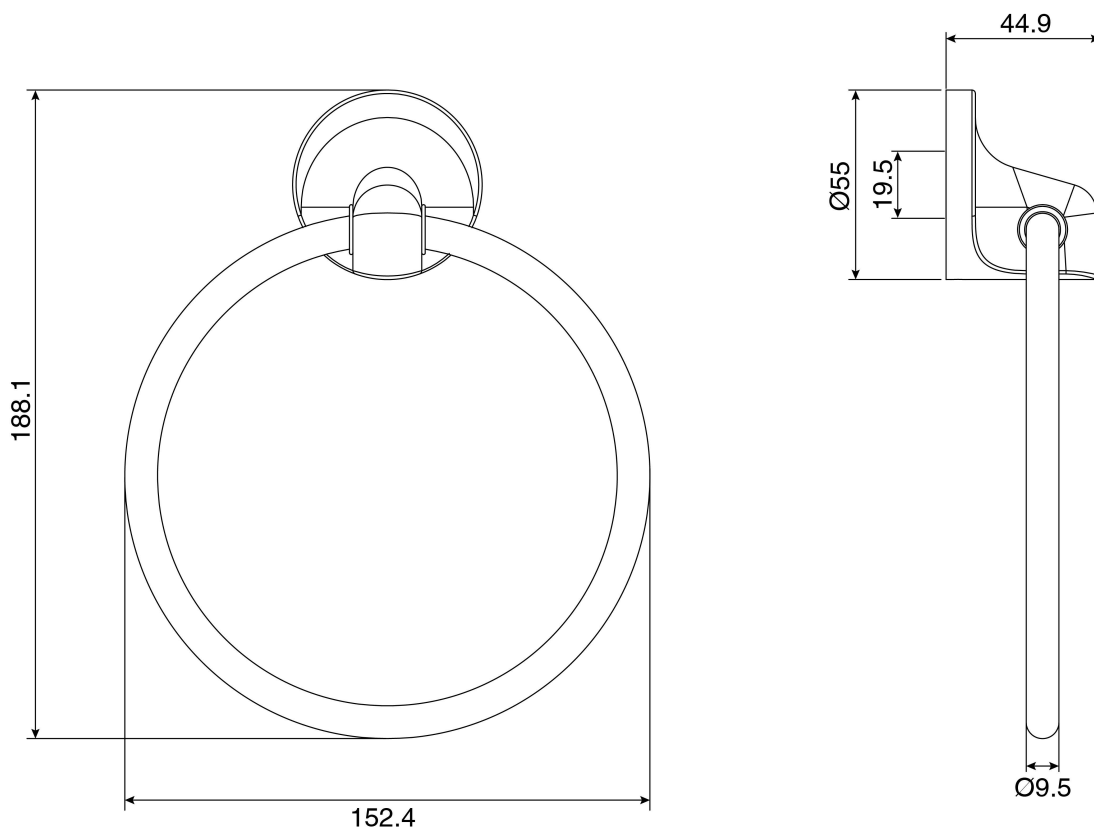

Base Towel Ring Chrome

9503328

SPECIFICATIONS

Recommended Use	Domestic, Hotel & Commercial
Colour	Chrome
Material	Zinc Die-Cast

WARRANTY

Domestic Use Replacement Only 12 Months

Please refer to Warranty Page for full Terms and Conditions

Dimensions are nominal measurements only.

CLEANING RECOMMENDATIONS:

We recommend the use of soapy water or approved cleaners. This product should not be cleaned with abrasive materials. Damage caused by any improper treatment is not covered by the product warranty. Refer to Warranty Conditions

Disclaimer: Products in this specification manual must by regulation be installed by licensed and registered trade people. The manufacturer/distributor reserves the right to vary specifications or delete models from their range without prior notification. Dimensions are nominal measurements only. Dimensions and set-outs listed are correct at time of publication however the manufacturer/distributor takes no responsibility for printing errors.

Published 12/10/2021

To see the complete Base range go to www.reece.com.au