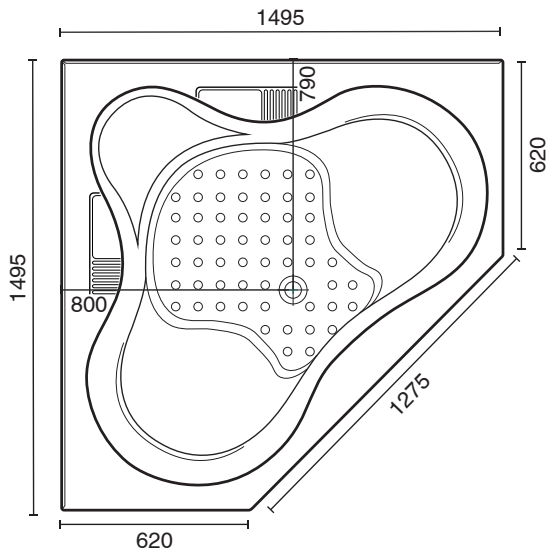

Dimensions are nominal measurements only.

Disclaimer: Products in this specification manual must by regulation be installed by licensed and registered trade people. The manufacturer/distributor reserves the right to vary specifications or delete models from their range without prior notification. Dimensions are nominal measurements only. Dimensions and set-outs listed are correct at time of publication however the manufacturer/distributor takes no responsibility for printing errors.
Published 24/01/2020