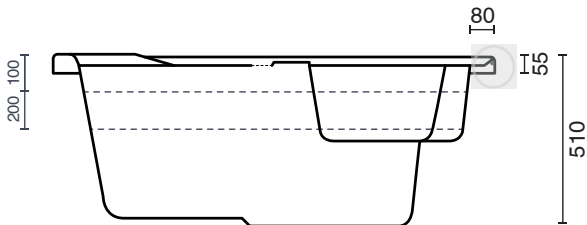

Dimensions are nominal measurements only.

Disclaimer: Products in this specification manual must by regulation be installed by licensed and registered trade people. The manufacturer/distributor reserves the right to vary specifications or delete models from their range without prior notification. Dimensions are nominal measurements only. Dimensions and set-outs listed are correct at time of publication however the manufacturer/distributor takes no responsibility for printing errors.
Published 24/01/2020