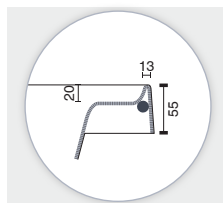

STEEL REINFORCING BAR

Dimensions are nominal measurements only.

Disclaimer: Products in this specification manual must by regulation be installed by licensed and registered trade people. The manufacturer/distributor reserves the right to vary specifications or delete models from their range without prior notification. Dimensions are nominal measurements only. Dimensions and set-outs listed are correct at time of publication however the manufacturer/distributor takes no responsibility for printing errors.
Published 24/01/2020