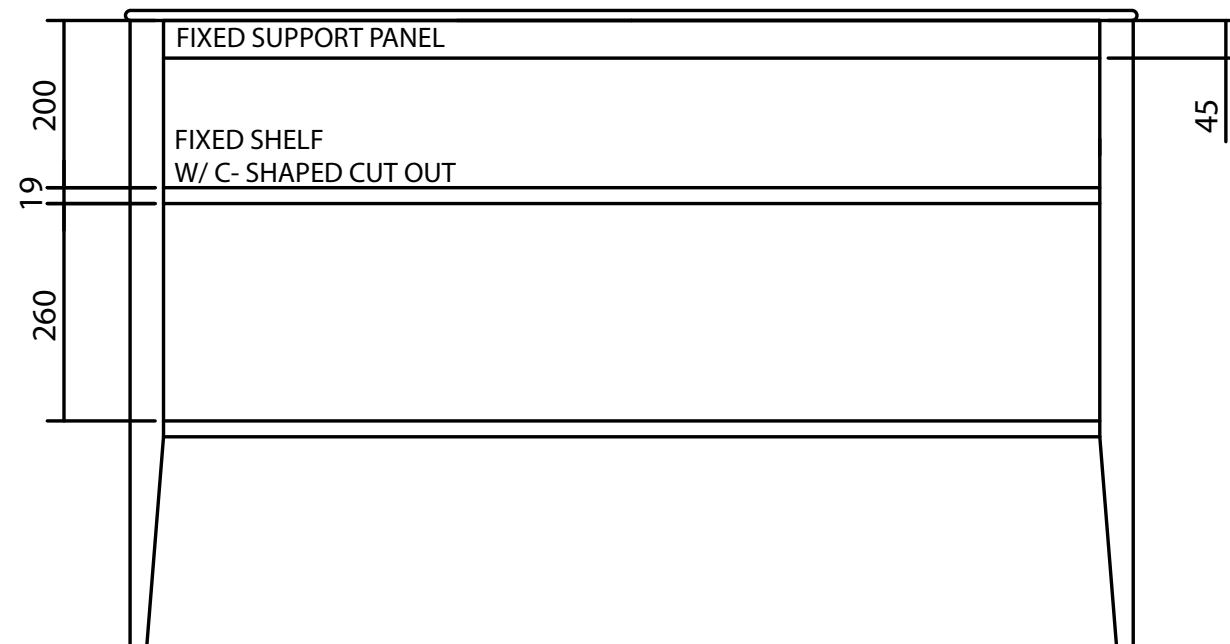

*CORIAN TOP EXTENDS 5MM ON
LEFT, RIGHT AND FRONT FOR
BULLNOSE EDGE DETAIL

*TOUCH RELEASE
DOOR OPENING

**DOOR WITH INTERNAL FIXED SHELF
**NOT SUITABLE FOR WALL TO WALL