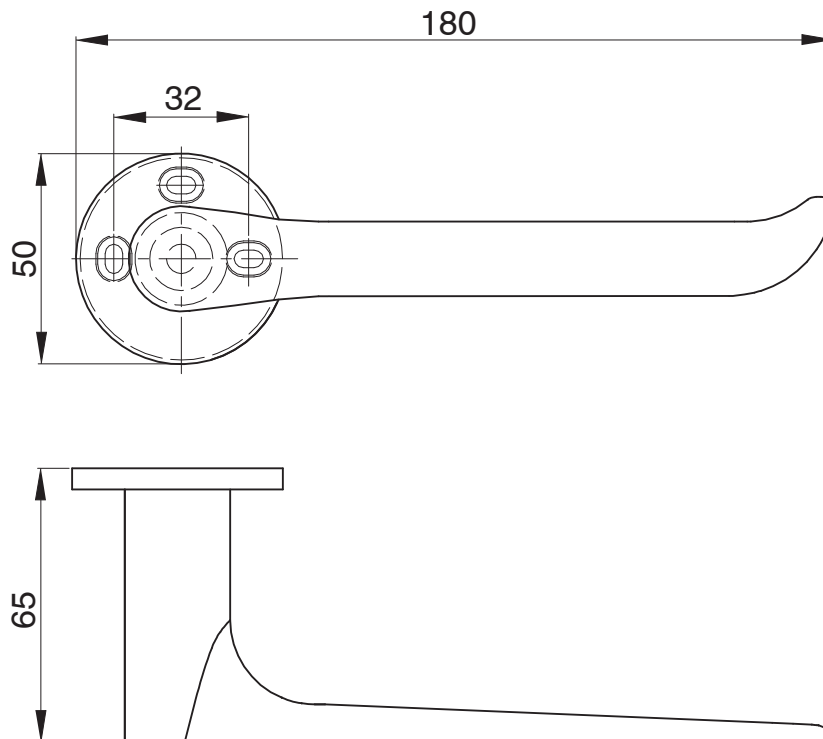

mizu

Mizu Silk Toilet Roll Holder Brushed Nickel

9511261

SPECIFICATIONS

Recommended Use	Domestic, Hotel & Commercial
Colour	Brushed Nickel
Material	Zinc

WARRANTY

Replacement Only - Domestic Use 10 Years

Please refer to Warranty Page for full Terms and Conditions

Dimensions are nominal measurements only.

CLEANING RECOMMENDATIONS:

We recommend the use of soapy water or approved cleaners. This product should not be cleaned with abrasive materials. Damage caused by any improper treatment is not covered by the product warranty. Refer to Warranty Conditions

Disclaimer: Products in this specification manual must by regulation be installed by licensed and registered trade people. The manufacturer/distributor reserves the right to vary specifications or delete models from their range without prior notification. Dimensions are nominal measurements only. Dimensions and set-outs listed are correct at time of publication however the manufacturer/distributor takes no responsibility for printing errors.

Published 27/07/2022

To see the complete Mizu range go to www.reece.com.au