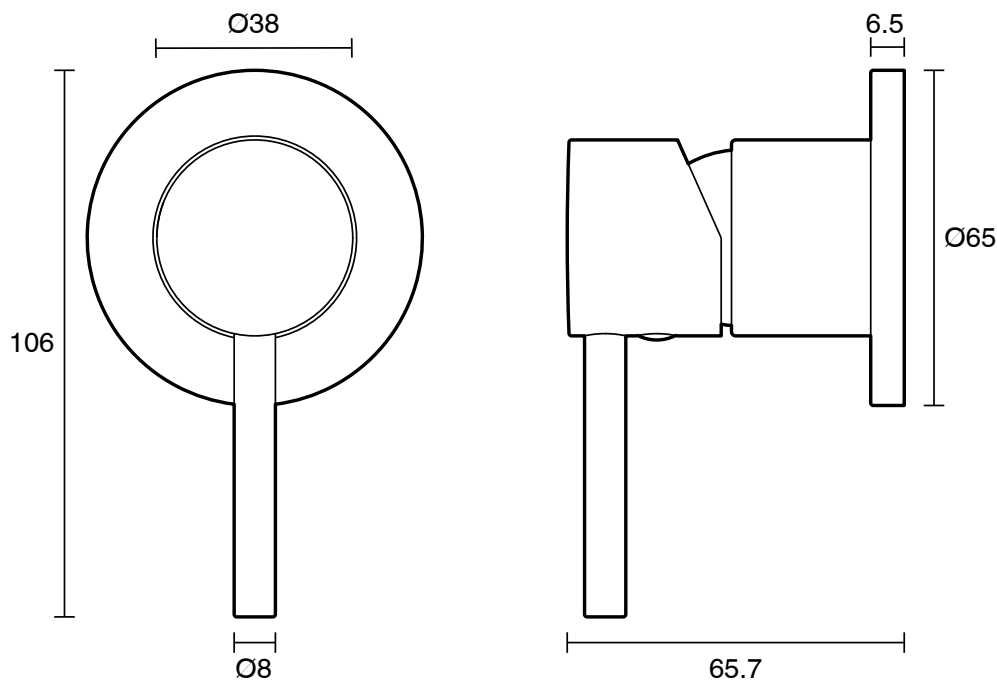

mizu

Mizu Drift Shower Mixer Trimset Brushed Gunmetal

2267263

SPECIFICATIONS	
Recommended Use	Domestic;Commercial;Hotel
Colour Finish	Brushed Gunmetal
Primary Material	Lead Free Brass
Recommended Pressure Range	150 - 500kPa per AS3500
Max Continuous Working Temperature (deg C)	70
Min Continuous Working Temperature (deg C)	5
Hot Water Unit Suitability	Storage Tank;Continuous Flow
WARRANTY	
Warranty - Domestic Use (Years)	10
Spare Parts & Labour (Years)	1
<i>Please refer to Warranty Page for full Terms and Conditions</i>	

Disclaimer: Products in this specification manual must by regulation be installed by licensed and registered trade people. The manufacturer/distributor reserves the right to vary specifications or delete models from their range without prior notification. Dimensions are nominal measurements only. Dimensions and set-outs listed are correct at time of publication however the manufacturer/distributor takes no responsibility for printing errors.