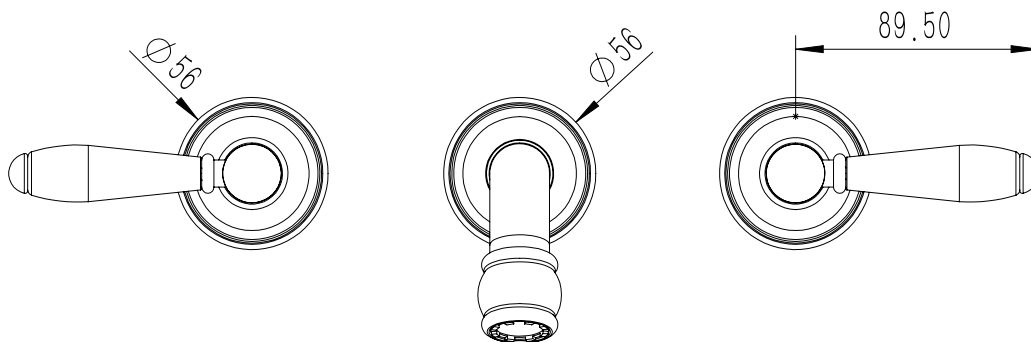

Milli Voir Wall Basin Set Lever Handle 220mm with Porcelain Handles Matte Black (5 Star)

2265402

SPECIFICATIONS

Recommended Use	Domestic, hotel and commercial
Colour	Matte Black
Material	DR Brass
Recommended Pressure Range	150 - 500 kPa
Max Continuous Working Pressure	500 kPa
Max Continuous Working Temperature	80 deg C
Suitable for Storage Tank Hot Water	Yes
Suitable for Continuous Flow Hot Water	Yes
Suitable for Gravity Feed Hot Water	No

WARRANTY

Warranty - Domestic Use	15 Years
Spare Parts & Labour	12 Months

Please refer to Warranty Page for full Terms and Conditions

Dimensions are nominal measurements only.

CLEANING RECOMMENDATIONS:

We recommend the use of soapy water or approved cleaners. This product should not be cleaned with abrasive materials. Damage caused by any improper treatment is not covered by the product warranty. Refer to Warranty Conditions

Disclaimer: Products in this specification manual must by regulation be installed by licensed and registered trade people. The manufacturer/distributor reserves the right to vary specifications or delete models from their range without prior notification. Dimensions are nominal measurements only. Dimensions and set-outs listed are correct at time of publication however the manufacturer/distributor takes no responsibility for printing errors.

Published 01/06/2020

To see the complete Milli range go to www.reece.com.au