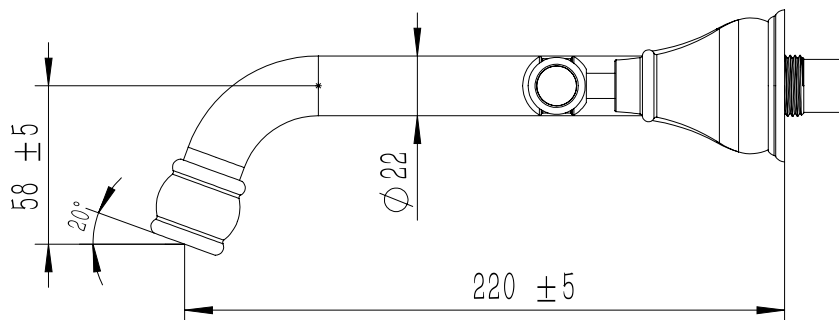

Milli Voir Wall Basin Set Lever Handle 220mm with Porcelain Handles Matte Black (5 Star)

2265402

SPECIFICATIONS

Recommended Use	Domestic, hotel and commercial
Colour	Matte Black
Material	DR Brass
Recommended Pressure Range	150 - 500 kPa
Max Continuous Working Pressure	500 kPa
Max Continuous Working Temperature	80 deg C
Suitable for Storage Tank Hot Water	Yes
Suitable for Continuous Flow Hot Water	Yes
Suitable for Gravity Feed Hot Water	No

WARRANTY

Warranty - Domestic Use	15 Years
Spare Parts & Labour	12 Months

Please refer to Warranty Page for full Terms and Conditions

Dimensions are nominal measurements only.

CLEANING RECOMMENDATIONS:

We recommend the use of soapy water or approved cleaners. This product should not be cleaned with abrasive materials. Damage caused by any improper treatment is not covered by the product warranty. Refer to Warranty Conditions

Disclaimer: Products in this specification manual must by regulation be installed by licensed and registered trade people. The manufacturer/distributor reserves the right to vary specifications or delete models from their range without prior notification. Dimensions are nominal measurements only. Dimensions and set-outs listed are correct at time of publication however the manufacturer/distributor takes no responsibility for printing errors.

Published 01/06/2020

To see the complete Milli range go to www.reece.com.au