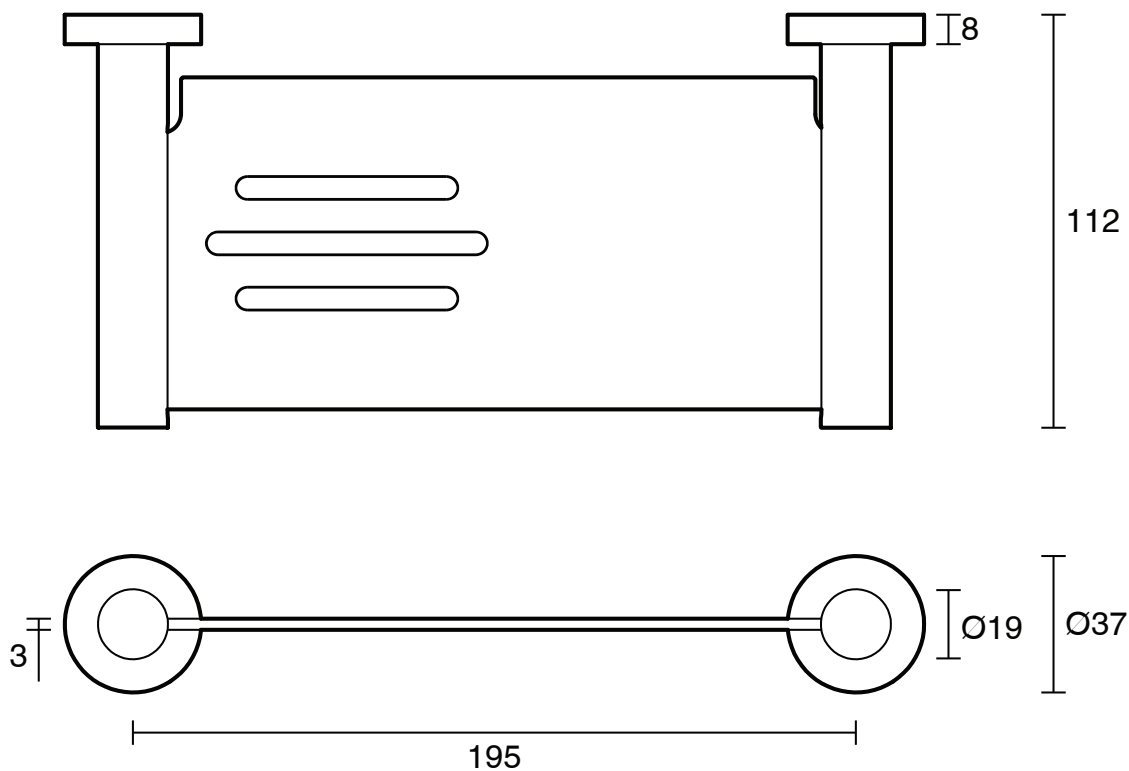

SUSSEX

Sussex Pure Metal Soap Dish PVD Brushed Nickel

2266297

SPECIFICATIONS

Recommended Use	Residential;Commercial
Colour Finish	Brushed Nickel
Primary Material	Brass

WARRANTY

Residential Use (Years)	40
Commercial Use (Years)	10

Please refer to Sussex Warranty page for full Terms and Conditions

Dimensions are nominal measurements only.

CLEANING RECOMMENDATIONS:

We recommend the use of soapy water or approved cleaners. This product should not be cleaned with abrasive materials. Damage caused by any improper treatment is not covered by the product warranty. Refer to Warranty Conditions

Disclaimer: Products in this specification manual must by regulation be installed by licensed and registered trade people. The manufacturer/distributor reserves the right to vary specifications or delete models from their range without prior notification. Dimensions are nominal measurements only. Dimensions and set-outs listed are correct at time of publication however the manufacturer/distributor takes no responsibility for printing errors.

Published 01/04/2026

To see the complete Sussex range go to www.reece.com.au