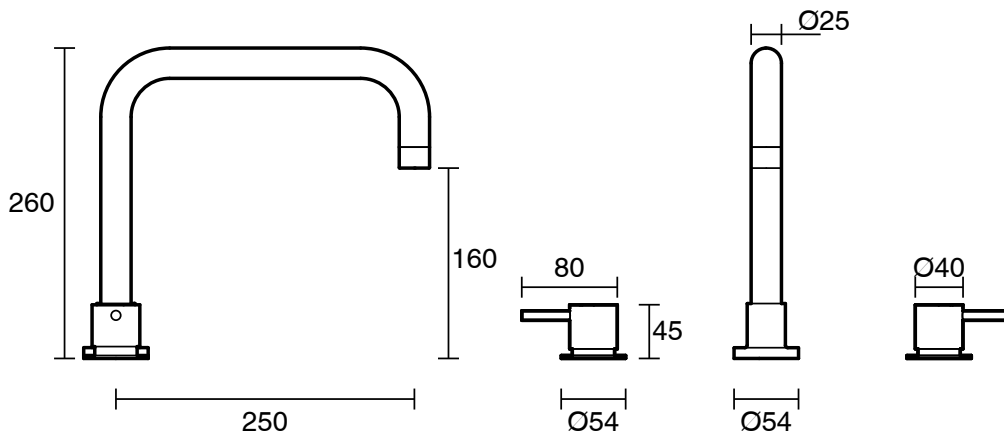

SUSSEX

Sussex Scala Hob Spa Set Square Chrome

2261613

SPECIFICATIONS	
Recommended Use	Residential;Commercial
Colour Finish	Polished Chrome
Primary Material	DR Brass
Recommended Pressure Range	150 - 500 kPa as per AS3500
Max Continuous Working Temperature (deg C)	65
Min Continuous Working Temperature (deg C)	1
WARRANTY	
Residential Use (Years)	40
Commercial Use (Years)	10
<i>Please refer to Sussex Warranty page for full Terms and Conditions</i>	