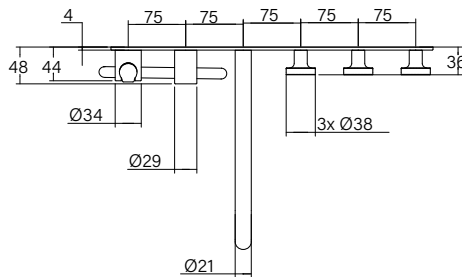

**Faucet Strommen Vara Disc Wall Bath Tap Set with Hand Shower Trimset Matte Black (3 Star)
Lead Free
40394**

SPECIFICATIONS	
Recommended Use	Domestic; Commercial; Hotel
Colour Finish	Matte Black
Primary Material	DR Brass
Recommended Pressure Range	300 - 500 kPa
Max Continuous Working Temperature (deg C)	65
Min Continuous Working Temperature (deg C)	5
Hot Water Unit Suitability	Storage Tank, Continuous Flow
WARRANTY	
Warranty - Domestic Use (Years)	40
Spare Parts & Labour (Years)	10
<i>Please refer to Warranty Page for full Terms and Conditions</i>	

Disclaimer: Products in this specification manual must by regulation be installed by licensed and registered trade people. The manufacturer/distributor reserves the right to vary specifications or delete models from their range without prior notification. Dimensions are nominal measurements only. Dimensions and set-outs listed are correct at time of publication however the manufacturer/distributor takes no responsibility for printing errors.