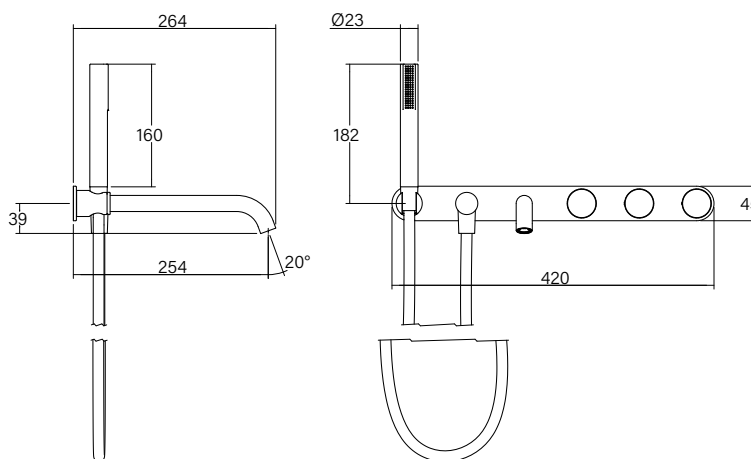

**Faucet Strommen Vara Disc Wall Bath Tap Set with Hand Shower Trimset Matte Black (3 Star)
Lead Free
40394**

SPECIFICATIONS	
Recommended Use	Domestic; Commercial; Hotel
Colour Finish	Matte Black
Primary Material	DR Brass
Recommended Pressure Range	300 - 500 kPa
Max Continuous Working Temperature (deg C)	65
Min Continuous Working Temperature (deg C)	5
Hot Water Unit Suitability	Storage Tank, Continuous Flow
WARRANTY	
Warranty - Domestic Use (Years)	40
Spare Parts & Labour (Years)	10
<i>Please refer to Warranty Page for full Terms and Conditions</i>	

Disclaimer: Products in this specification manual must by regulation be installed by licensed and registered trade people. The manufacturer/distributor reserves the right to vary specifications or delete models from their range without prior notification. Dimensions are nominal measurements only. Dimensions and set-outs listed are correct at time of publication however the manufacturer/distributor takes no responsibility for printing errors.