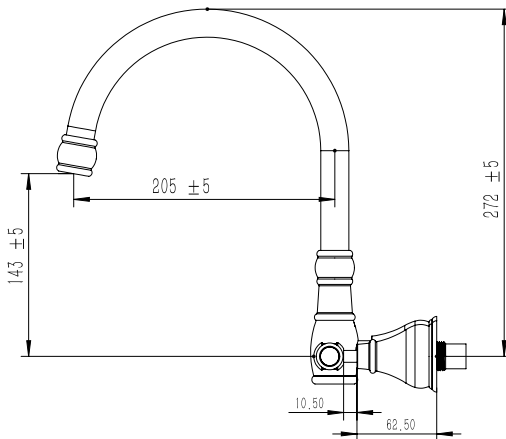

Milli Voir Wall Kitchen Set Lever Handle with Porcelain Handles Chrome (4 Star)

2265311

SPECIFICATIONS

Recommended Use	Domestic, hotel and commercial
Colour	Chrome
Material	DR Brass
Recommended Pressure Range	150 - 500 kPa
Max Continuous Working Pressure	500 kPa
Max Continuous Working Temperature	80 deg C
Suitable for Storage Tank Hot Water	Yes
Suitable for Continuous Flow Hot Water	Yes
Suitable for Gravity Feed Hot Water	No

WARRANTY

Warranty - Domestic Use	15 Years
Spare Parts & Labour	12 Months

Please refer to Warranty Page for full Terms and Conditions

Dimensions are nominal measurements only.

CLEANING RECOMMENDATIONS:

We recommend the use of soapy water or approved cleaners. This product should not be cleaned with abrasive materials. Damage caused by any improper treatment is not covered by the product warranty. Refer to Warranty Conditions

Disclaimer: Products in this specification manual must by regulation be installed by licensed and registered trade people. The manufacturer/distributor reserves the right to vary specifications or delete models from their range without prior notification. Dimensions are nominal measurements only. Dimensions and set-outs listed are correct at time of publication however the manufacturer/distributor takes no responsibility for printing errors.

Published 01/06/2020

To see the complete Milli range go to www.reece.com.au