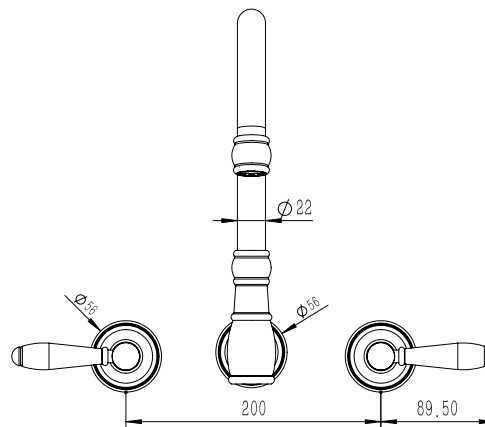

Milli Voir Wall Kitchen Set Lever Handle with Porcelain Handles Chrome (4 Star)

2265311

SPECIFICATIONS

Recommended Use	Domestic, hotel and commercial
Colour	Chrome
Material	DR Brass
Recommended Pressure Range	150 - 500 kPa
Max Continuous Working Pressure	500 kPa
Max Continuous Working Temperature	80 deg C
Suitable for Storage Tank Hot Water	Yes
Suitable for Continuous Flow Hot Water	Yes
Suitable for Gravity Feed Hot Water	No

WARRANTY

Warranty - Domestic Use	15 Years
Spare Parts & Labour	12 Months

Please refer to Warranty Page for full Terms and Conditions

Dimensions are nominal measurements only.

CLEANING RECOMMENDATIONS:

We recommend the use of soapy water or approved cleaners. This product should not be cleaned with abrasive materials. Damage caused by any improper treatment is not covered by the product warranty. Refer to Warranty Conditions

Disclaimer: Products in this specification manual must by regulation be installed by licensed and registered trade people. The manufacturer/distributor reserves the right to vary specifications or delete models from their range without prior notification. Dimensions are nominal measurements only. Dimensions and set-outs listed are correct at time of publication however the manufacturer/distributor takes no responsibility for printing errors.

Published 01/06/2020

To see the complete Milli range go to www.reece.com.au