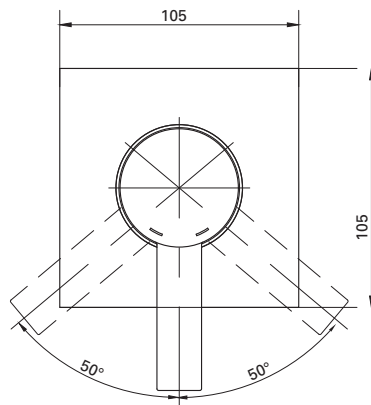

ALLURE
SINGLE LEVER SHOWER MIXER TRIMSET
MODEL #19317000

Pure Freude
an Wasser

Product Specifications

Product Description:

Shower Bath Trim-Set

Concealed Inwall Body for final installation - 33962000
Trimset only, not supplied with Concealed Body

GROHE StarLight® chrome finish