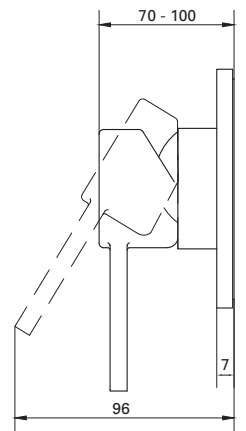

ALLURE
SINGLE LEVER SHOWER MIXER TRIMSET
MODEL #19317000

Pure Freude
an Wasser

Product Specifications

Product Description:

Shower Bath Trim-Set

Concealed Inwall Body for final installation - 33962000
Trimset only, not supplied with Concealed Body

GROHE StarLight® chrome finish