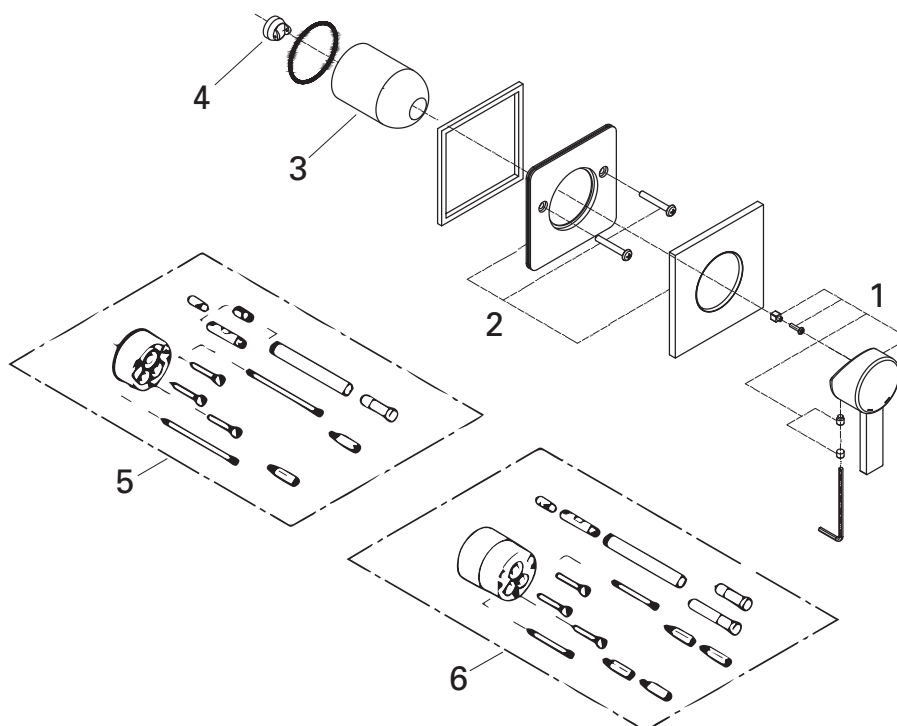

Pos.-nr.	Product Description	Order-nr.	Units per package
1	Lever	46609000	1
2	Escutcheon	46613000	1
3	Sleeve (Cap)	09038000	1
4	Temperature limiter - optional extra	46375000	1
5	Extension set 1/2" 25mm - optional extra	46191000	1
6	Extension set 50mm - optional extra	46343000	1