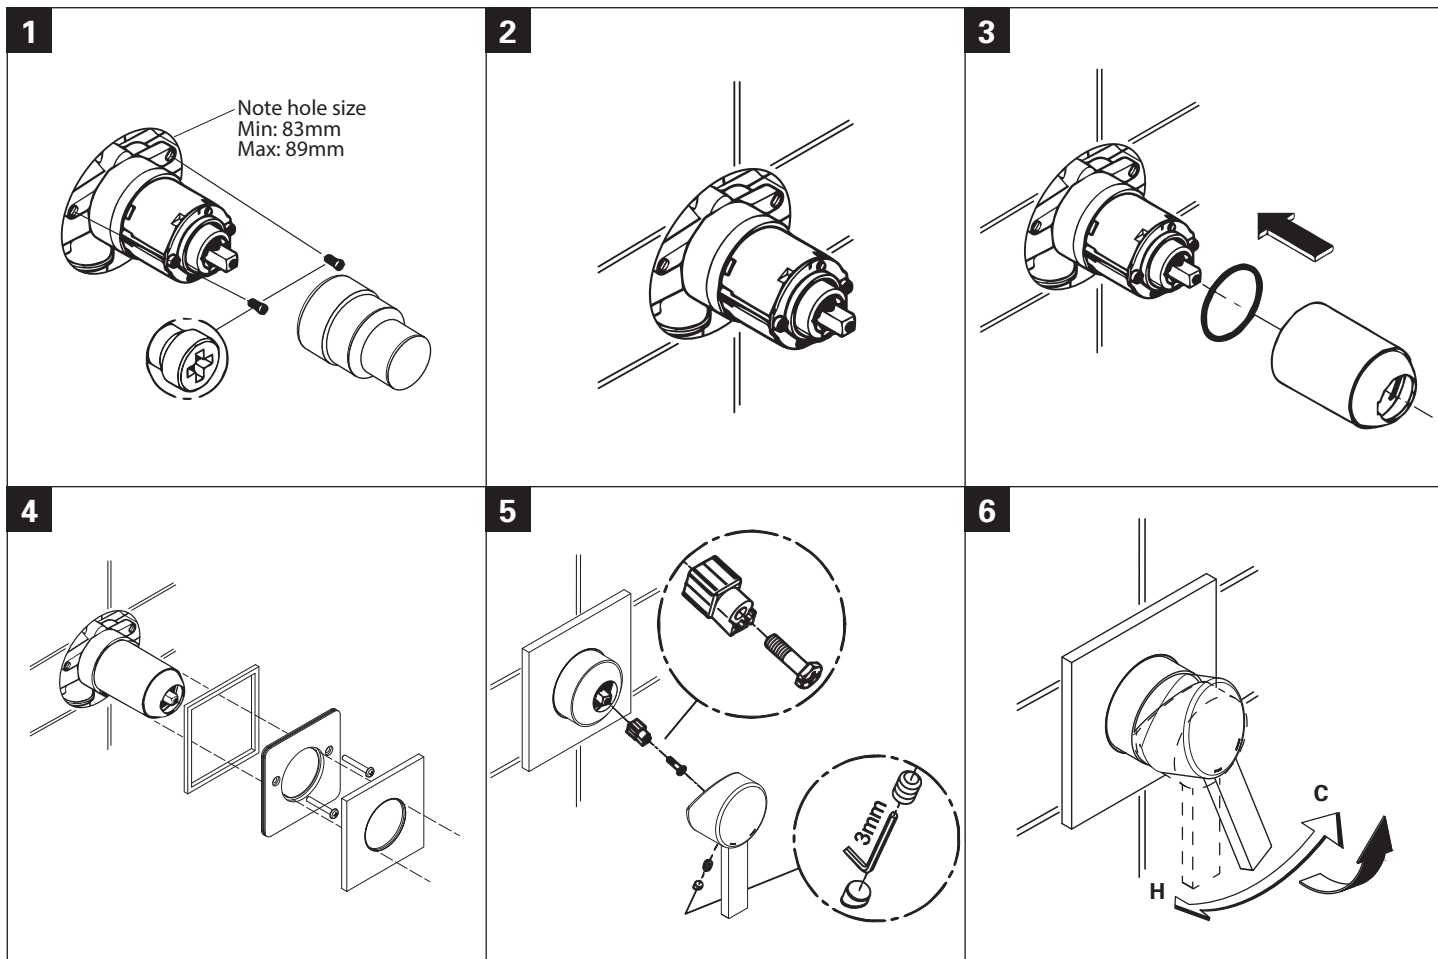

Installation instructions

Installation Instructions

Flush piping system prior and after installation of fitting thoroughly!

This product must be installed in conformance with local codes e.g. AS/NZS 3500 series of standard!

Installation and connection, see Figs [1] to [6]. Refer to the dimensional drawing above. For installation with 33962000 concealed in-wall body.
PLEASE NOTE – Face of noggins need to be positioned a minimum of 43mm & a maximum of 73mm from where the finished wall surface will end up.

Note:

When installing concealed mixer body, please note it must be mounted onto timber or solid walls using appropriate reinforcement to ensure sufficient strength.

Open cold and hot water supply and check connections for leakage!

Care

For directions on the care of this fitting, please refer to the accompanying care instructions.