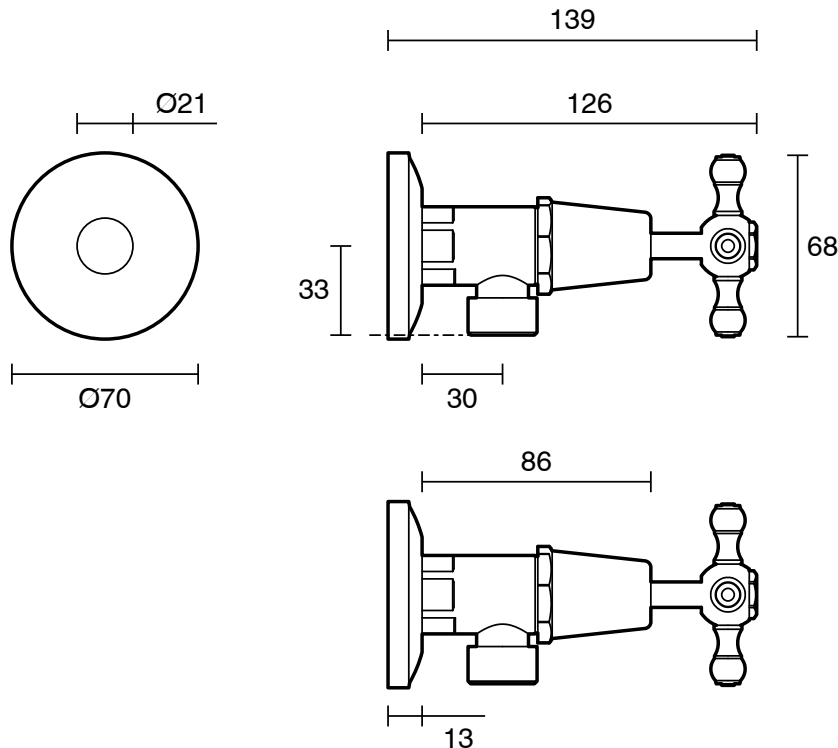

KADO

Kado Era Washing Machine Stops Cross Handles Chrome

9507626

SPECIFICATIONS

Recommended Use	Domestic, Hotel & Commercial
Colour	Chrome
Finish	Polished
Material	DR Brass
Recommended Pressure Range	150 - 500 kPa
Maximum Continuous Working Temperature	80 deg C
Suitable for Storage Tank Hot Water	Yes
Suitable for Continuous Flow Hot Water	Yes
Suitable for Gravity Feed Hot Water	No

WARRANTY

Warranty - Domestic Use	10 Years
Spare Parts & Labour	12 Months

Please refer to Warranty Page for full Terms and Conditions

Dimensions are nominal measurements only.

CLEANING RECOMMENDATIONS:

We recommend the use of soapy water or approved cleaners. This product should not be cleaned with abrasive materials. Damage caused by any improper treatment is not covered by the product warranty. Refer to Warranty Conditions

Disclaimer: Products in this specification manual must by regulation be installed by licensed and registered trade people. The manufacturer/distributor reserves the right to vary specifications or delete models from their range without prior notification. Dimensions are nominal measurements only. Dimensions and set-outs listed are correct at time of publication however the manufacturer/distributor takes no responsibility for printing errors.

Published 12/10/2023

To see the complete Kado range go to www.reece.com.au

WaterMark
AS/NZS 3718
WM-022967