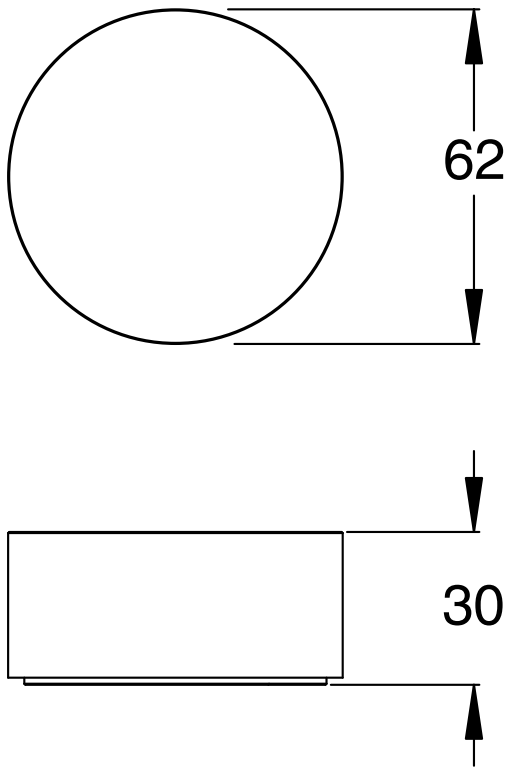

SUSSEX

**Sussex Pure Progressive Top Mount Hob Mixer Tap with Linear Textured Handle
PVD Brushed Gunmetal
9511808**

SPECIFICATIONS

Recommended Use	Residential;Commercial
Colour Finish	Brushed Smoke Gunmetal
Primary Material	DR Brass
Recommended Pressure Range	150 - 500 kPa as per AS3500
Max Continuous Working Temperature (deg C)	65
Min Continuous Working Temperature (deg C)	1

WARRANTY

Residential Use (Years)	40
Commercial Use (Years)	10

Please refer to Sussex Warranty page for full Terms and Conditions

Dimensions are nominal measurements only.

CLEANING RECOMMENDATIONS:

We recommend the use of soapy water or approved cleaners. This product should not be cleaned with abrasive materials. Damage caused by any improper treatment is not covered by the product warranty. Refer to Warranty Conditions

Disclaimer: Products in this specification manual must by regulation be installed by licensed and registered trade people. The manufacturer/distributor reserves the right to vary specifications or delete models from their range without prior notification. Dimensions are nominal measurements only. Dimensions and set-outs listed are correct at time of publication however the manufacturer/distributor takes no responsibility for printing errors.

Published 01/04/2026

To see the complete Sussex range go to www.reece.com.au