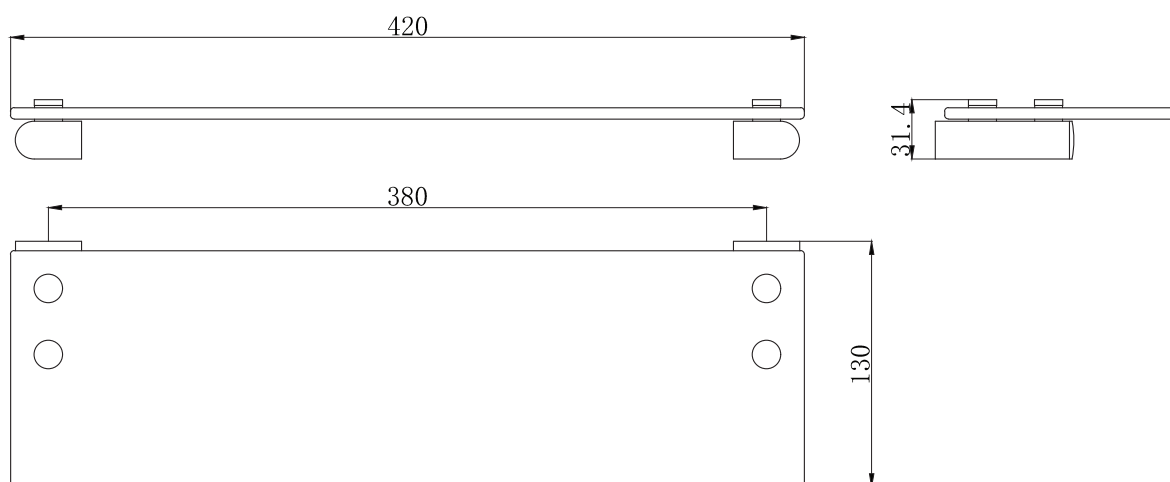

mizu

Mizu Soothe Glass Shelf & Holder Chrome

9504041

SPECIFICATIONS

Recommended Use	Domestic, Hotel and Commercial
Colour	Chrome
Material	Brass

WARRANTY

Domestic Use Replacement Only 10 Years

Please refer to Warranty Page for full Terms and Conditions

Dimensions are nominal measurements only.

CLEANING RECOMMENDATIONS:

We recommend the use of soapy water or approved cleaners. This product should not be cleaned with abrasive materials. Damage caused by any improper treatment is not covered by the product warranty. Refer to Warranty Conditions

Disclaimer: Products in this specification manual must by regulation be installed by licensed and registered trade people. The manufacturer/distributor reserves the right to vary specifications or delete models from their range without prior notification. Dimensions are nominal measurements only. Dimensions and set-outs listed are correct at time of publication however the manufacturer/distributor takes no responsibility for printing errors.

Published 30/08/2020

To see the complete Mizu range go to
www.reece.com.au