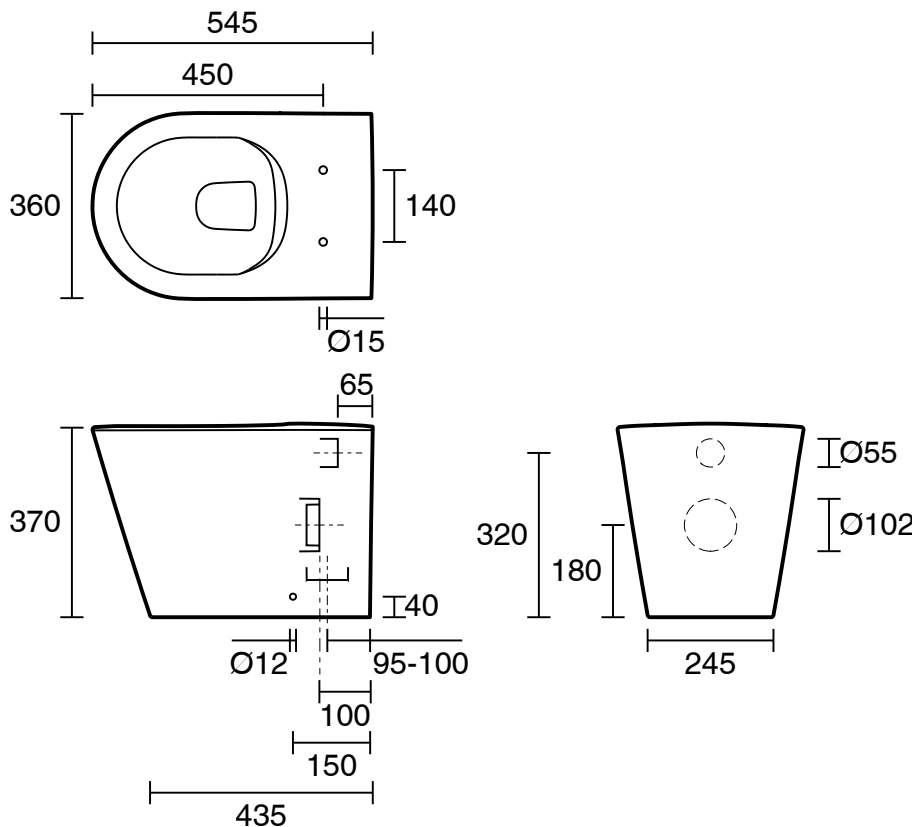

KADO

Kado Lux Rimless Plus Back to Wall Pan with Soft Close Quick Release Thin Seat White (4 Star)

1832069

SPECIFICATIONS

Recommended Use	Domestic;Commercial;Hotel
Pan Material	Vitreous China
Toilet Seat Material	Polypropylene (PP)
Weight of Pan (kg)	25.5
Toilet Seat Type	Soft Close;Quick Release;Thin
Rim Configuration	Rimless
Outlet Type	P Trap;S Trap

WARRANTY

Warranty - Domestic Use (Years)	10
Spare Parts & Labour (Years)	1

Please refer to Warranty Page for full Terms and Conditions

Dimensions are nominal measurements only.

CLEANING RECOMMENDATIONS:

We recommend the use of soapy water or approved cleaners. This product should not be cleaned with abrasive materials. Damage caused by any improper treatment is not covered by the product warranty. Refer to Warranty Conditions

Disclaimer: Products in this specification manual must by regulation be installed by licensed and registered trade people. The manufacturer/distributor reserves the right to vary specifications or delete models from their range without prior notification. Dimensions are nominal measurements only. Dimensions and set-outs listed are correct at time of publication however the manufacturer/distributor takes no responsibility for printing errors.

Published 12/11/2024

To see the complete Kado range go to www.reece.com.au