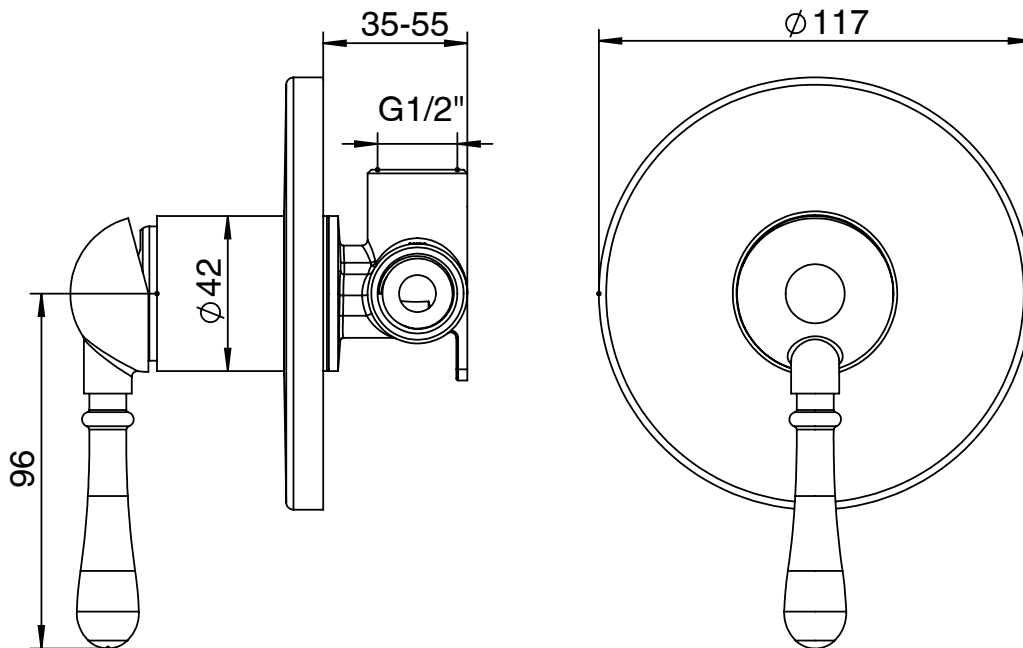

Milli Voir Shower / Bath Mixer Chrome

2265281

SPECIFICATIONS

Recommended Use	Domestic, hotel and commercial
Colour	Chrome
Material	DR Brass
Recommended Pressure Range	150 - 500 kPa
Max Continuous Working Pressure	500 kPa
Max Continuous Working Temperature	80 deg C
Suitable for Storage Tank Hot Water	Yes
Suitable for Continuous Flow Hot Water	Yes
Suitable for Gravity Feed Hot Water	No

WARRANTY

Warranty - Domestic Use	15 Years
Spare Parts & Labour	12 Months

Please refer to Warranty Page for full Terms and Conditions

Dimensions are nominal measurements only.

CLEANING RECOMMENDATIONS:

We recommend the use of soapy water or approved cleaners. This product should not be cleaned with abrasive materials. Damage caused by any improper treatment is not covered by the product warranty. Refer to Warranty Conditions

Disclaimer: Products in this specification manual must by regulation be installed by licensed and registered trade people. The manufacturer/distributor reserves the right to vary specifications or delete models from their range without prior notification. Dimensions are nominal measurements only. Dimensions and set-outs listed are correct at time of publication however the manufacturer/distributor takes no responsibility for printing errors.

Published 01/06/2020

To see the complete Milli range go to www.reece.com.au