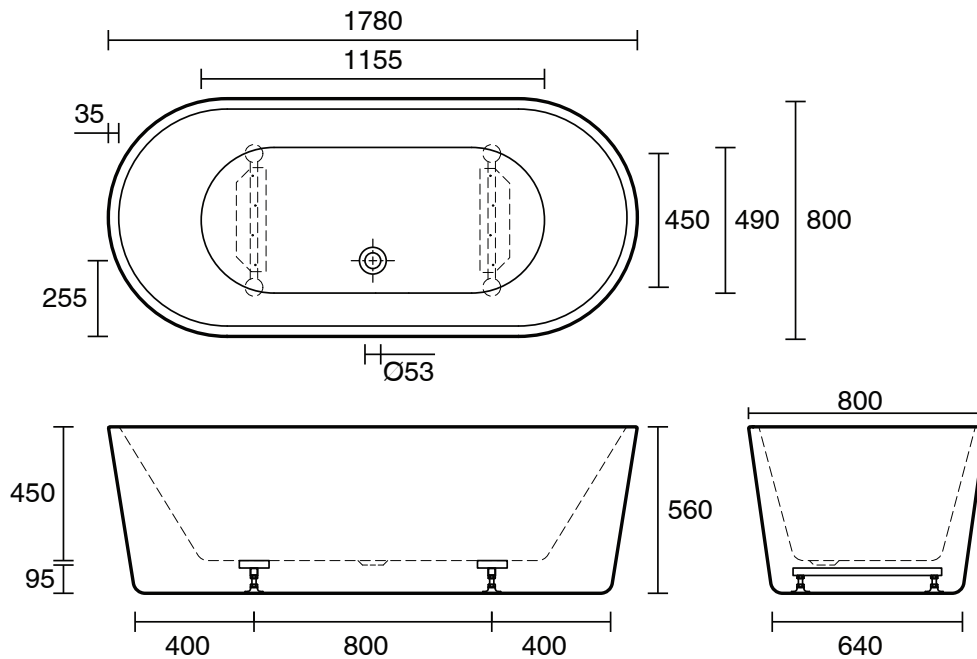

Posh Solus Freestanding Bath 1780 x 800 x 560mm White No Overflow

9504385

SPECIFICATIONS

Recommended Use	Domestic, Hotel & Commercial
Material	Sanitary Grade Acrylic
Colour	White
Capacity	280 ltr
Weight	43 kg
Overflow Configuration	No Overflow
Mounting	Freestanding
Plug & Waste Size	40mm
Plug & Waste	Sold Separately

WARRANTY

Warranty - Domestic Use	10 Years
Spare Parts & Labour	12 Months

Please refer to Warranty Page for full Terms and Conditions

Dimensions are nominal measurements only.

CLEANING RECOMMENDATIONS:

We recommend the use of soapy water or approved cleaners. This product should not be cleaned with abrasive materials. Damage caused by any improper treatment is not covered by the product warranty. Refer to Warranty Conditions

Disclaimer: Products in this specification manual must by regulation be installed by licensed and registered trade people. The manufacturer/distributor reserves the right to vary specifications or delete models from their range without prior notification. Dimensions are nominal measurements only. Dimensions and set-outs listed are correct at time of publication however the manufacturer/distributor takes no responsibility for printing errors.

Published 11/10/2023

To see the complete Posh range go to
www.reece.com.au