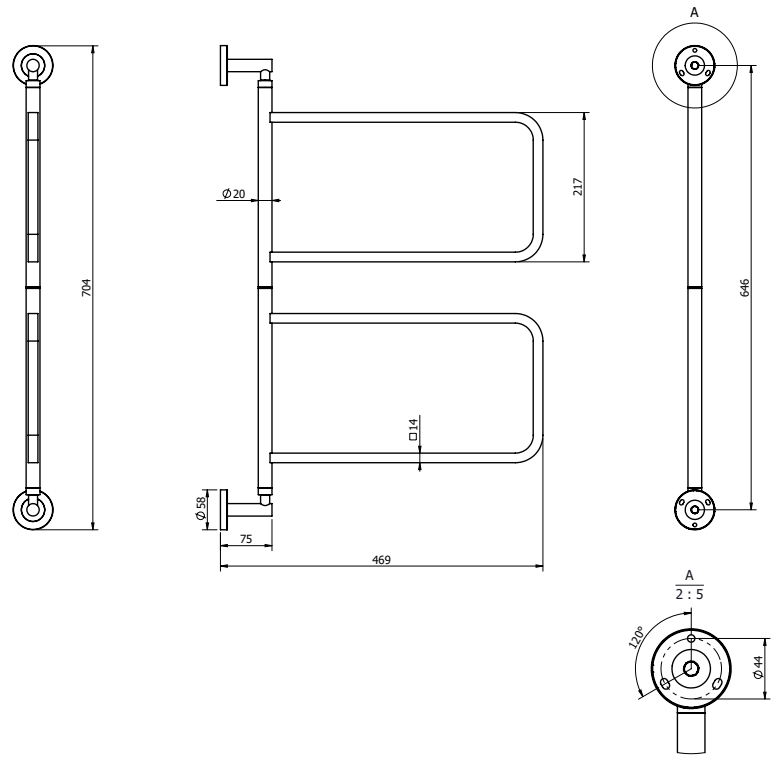

Milli Marle Edit Multi Towel Rail Swivel Small Chrome

9510339

SPECIFICATIONS

Recommended Use	Domestic, Hotel & Commercial
Colour	Chrome
Material	Brass

WARRANTY

Replacement Only - Domestic Use 15 Years

Please refer to Warranty Page for full Terms and Conditions