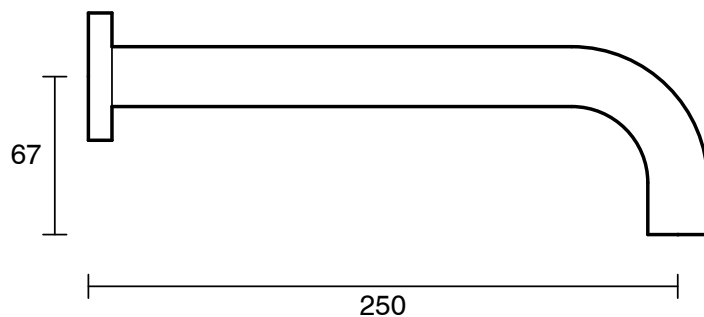

SUSSEX

Sussex Scala 25mm Curved Bath Outlet 250mm Chrome

2263082

SPECIFICATIONS

Recommended Use	Residential;Commercial
Colour Finish	Polished Chrome
Primary Material	DR Brass
Recommended Pressure Range	150 - 500 kPa as per AS3500
Max Continuous Working Temperature (deg C)	65
Min Continuous Working Temperature (deg C)	1

WARRANTY

Residential Use (Years)	40
Commercial Use (Years)	10

Please refer to Sussex Warranty page for full Terms and Conditions

Dimensions are nominal measurements only.

CLEANING RECOMMENDATIONS:

We recommend the use of soapy water or approved cleaners. This product should not be cleaned with abrasive materials. Damage caused by any improper treatment is not covered by the product warranty. Refer to Warranty Conditions

Disclaimer: Products in this specification manual must by regulation be installed by licensed and registered trade people. The manufacturer/distributor reserves the right to vary specifications or delete models from their range without prior notification. Dimensions are nominal measurements only. Dimensions and set-outs listed are correct at time of publication however the manufacturer/distributor takes no responsibility for printing errors.

Published 01/04/2026

To see the complete Sussex range go to www.reece.com.au

WaterMark
AS/NZS 3715
WMKA20081