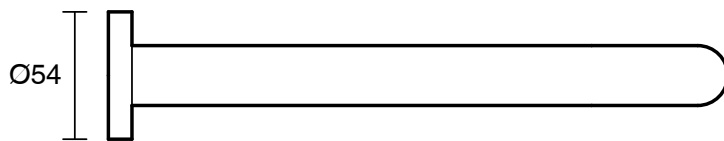

SUSSEX

Sussex Scala 25mm Curved Bath Outlet 250mm Chrome

2263082

SPECIFICATIONS

Recommended Use	Residential;Commercial
Colour Finish	Polished Chrome
Primary Material	DR Brass
Recommended Pressure Range	150 - 500 kPa as per AS3500
Max Continuous Working Temperature (deg C)	65
Min Continuous Working Temperature (deg C)	1

WARRANTY

Residential Use (Years)	40
Commercial Use (Years)	10

Please refer to Sussex Warranty page for full Terms and Conditions

Dimensions are nominal measurements only.

CLEANING RECOMMENDATIONS:

We recommend the use of soapy water or approved cleaners. This product should not be cleaned with abrasive materials. Damage caused by any improper treatment is not covered by the product warranty. Refer to Warranty Conditions

Disclaimer: Products in this specification manual must by regulation be installed by licensed and registered trade people. The manufacturer/distributor reserves the right to vary specifications or delete models from their range without prior notification. Dimensions are nominal measurements only. Dimensions and set-outs listed are correct at time of publication however the manufacturer/distributor takes no responsibility for printing errors.

Published 01/04/2026

To see the complete Sussex range go to www.reece.com.au

WaterMark
AS/NZS 3715
WMKA20081