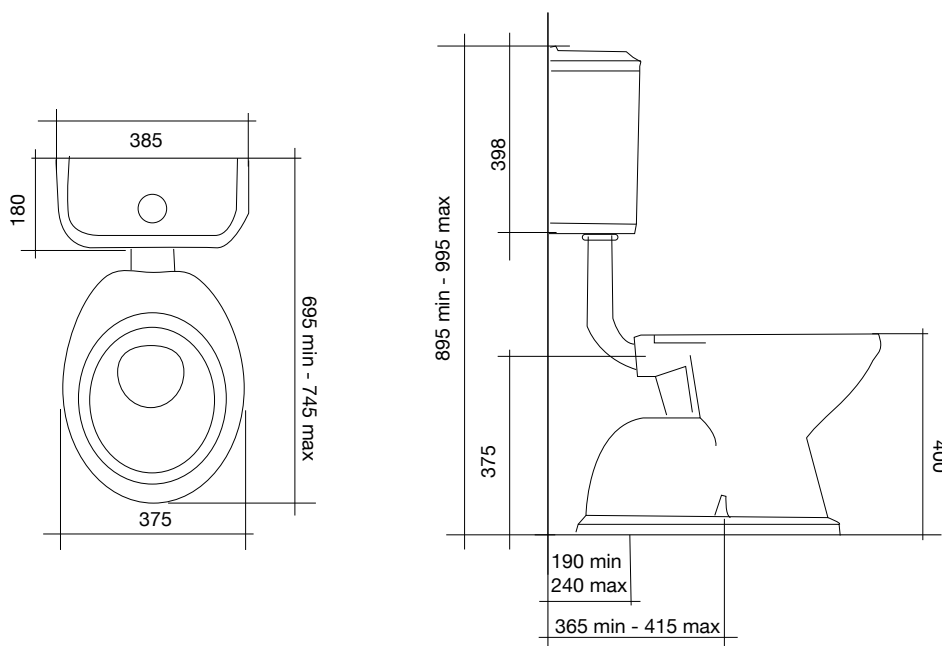

CLEANING RECOMMENDATIONS

We recommend the use of soapy water or approved cleaners. This product should not be cleaned with abrasive materials. Damage caused by improper treatment is not covered by the product warranty - refer to warranty conditions.

Dimensions are nominal measurements only.

Disclaimer: Products in this specification manual must by regulation be installed by licensed and registered trade people. The manufacturer/distributor reserves the right to vary specifications or delete models from their range without prior notification. Dimensions are nominal measurements only. Dimensions and set-outs listed are correct at time of publication however the manufacturer/distributor takes no responsibility for printing errors.

Published 01/07/2020