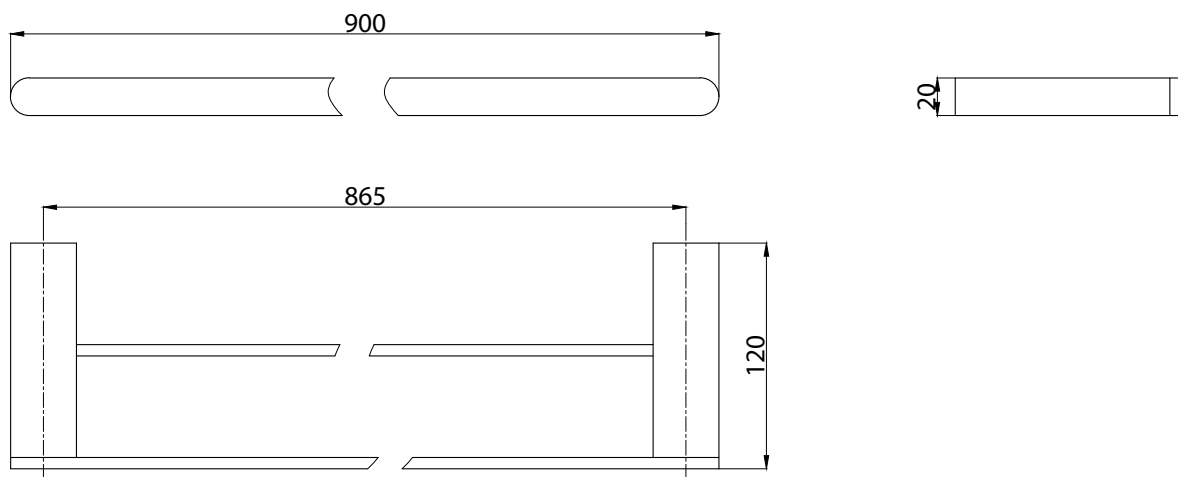

mizu

Mizu Soothe Double Towel Rail 900mm Chrome

9504049

SPECIFICATIONS

Recommended Use	Domestic, Hotel and Commercial
Colour	Chrome
Material	Zinc Alloy/Brass

WARRANTY

Domestic Use Replacement Only 10 Years

Please refer to Warranty Page for full Terms and Conditions

Dimensions are nominal measurements only.

CLEANING RECOMMENDATIONS:

We recommend the use of soapy water or approved cleaners. This product should not be cleaned with abrasive materials. Damage caused by any improper treatment is not covered by the product warranty. Refer to Warranty Conditions

Disclaimer: Products in this specification manual must by regulation be installed by licensed and registered trade people. The manufacturer/distributor reserves the right to vary specifications or delete models from their range without prior notification. Dimensions are nominal measurements only. Dimensions and set-outs listed are correct at time of publication however the manufacturer/distributor takes no responsibility for printing errors.

Published 30/08/2020

To see the complete Mizu range go to www.reece.com.au