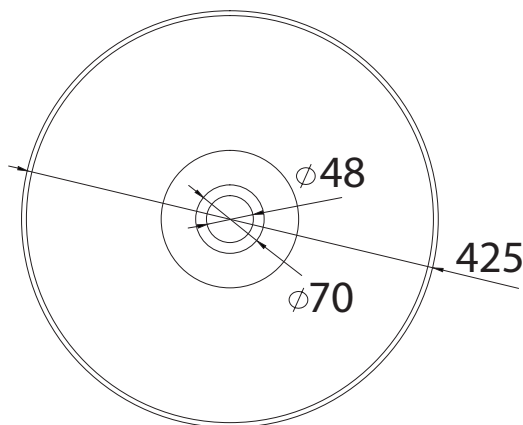

posh

Posh Solus Vessel Basin 425mm White

SPECIFICATIONS

Recommended Use	Domestic, Hotel & Commercial
Material	Vitreous China
Colour	White
Bowl Capacity	7 Litres
Weight	8 kg
Fixing	Waterproof Sealant (not supplied)
Taphole Configuration	No Taphole
Overflow Configuration	No Overflow
Waste Size	32 x 40mm
Plug & Waste	Sold Separately
Tapware	Sold Separately

WARRANTY

Warranty - Domestic Use	7 Years
Spare Parts & Labour	12 Months
<i>Please refer to Warranty Page for full Terms and Conditions</i>	

CLEANING RECOMMENDATIONS

We recommend the use of soapy water or approved cleaners.

This product should not be cleaned with abrasive materials.

Damage caused by any improper treatment is not covered by the product warranty. Refer to Warranty Conditions.

Dimensions are nominal measurements only.

Disclaimer: Products in this specification manual must by regulation be installed by licensed and registered trade people. The manufacturer/distributor reserves the right to vary specifications or delete models from their range without prior notification. Dimensions are nominal measurements only. Dimensions and set-outs listed are correct at time of publication however the manufacturer/distributor takes no responsibility for printing errors.

Published 23/09/2020