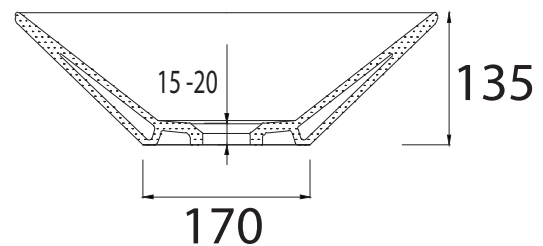

posh

Posh Solus Vessel Basin 425mm White

SPECIFICATIONS

Recommended Use	Domestic, Hotel & Commercial
Material	Vitreous China
Colour	White
Bowl Capacity	7 Litres
Weight	8 kg
Fixing	Waterproof Sealant (not supplied)
Taphole Configuration	No Taphole
Overflow Configuration	No Overflow
Waste Size	32 x 40mm
Plug & Waste	Sold Separately
Tapware	Sold Separately

WARRANTY

Warranty - Domestic Use	7 Years
Spare Parts & Labour	12 Months
<i>Please refer to Warranty Page for full Terms and Conditions</i>	

CLEANING RECOMMENDATIONS

We recommend the use of soapy water or approved cleaners.

This product should not be cleaned with abrasive materials.

Damage caused by any improper treatment is not covered by the product warranty. Refer to Warranty Conditions.

Dimensions are nominal measurements only.

Disclaimer: Products in this specification manual must by regulation be installed by licensed and registered trade people. The manufacturer/distributor reserves the right to vary specifications or delete models from their range without prior notification. Dimensions are nominal measurements only. Dimensions and set-outs listed are correct at time of publication however the manufacturer/distributor takes no responsibility for printing errors.

Published 23/09/2020