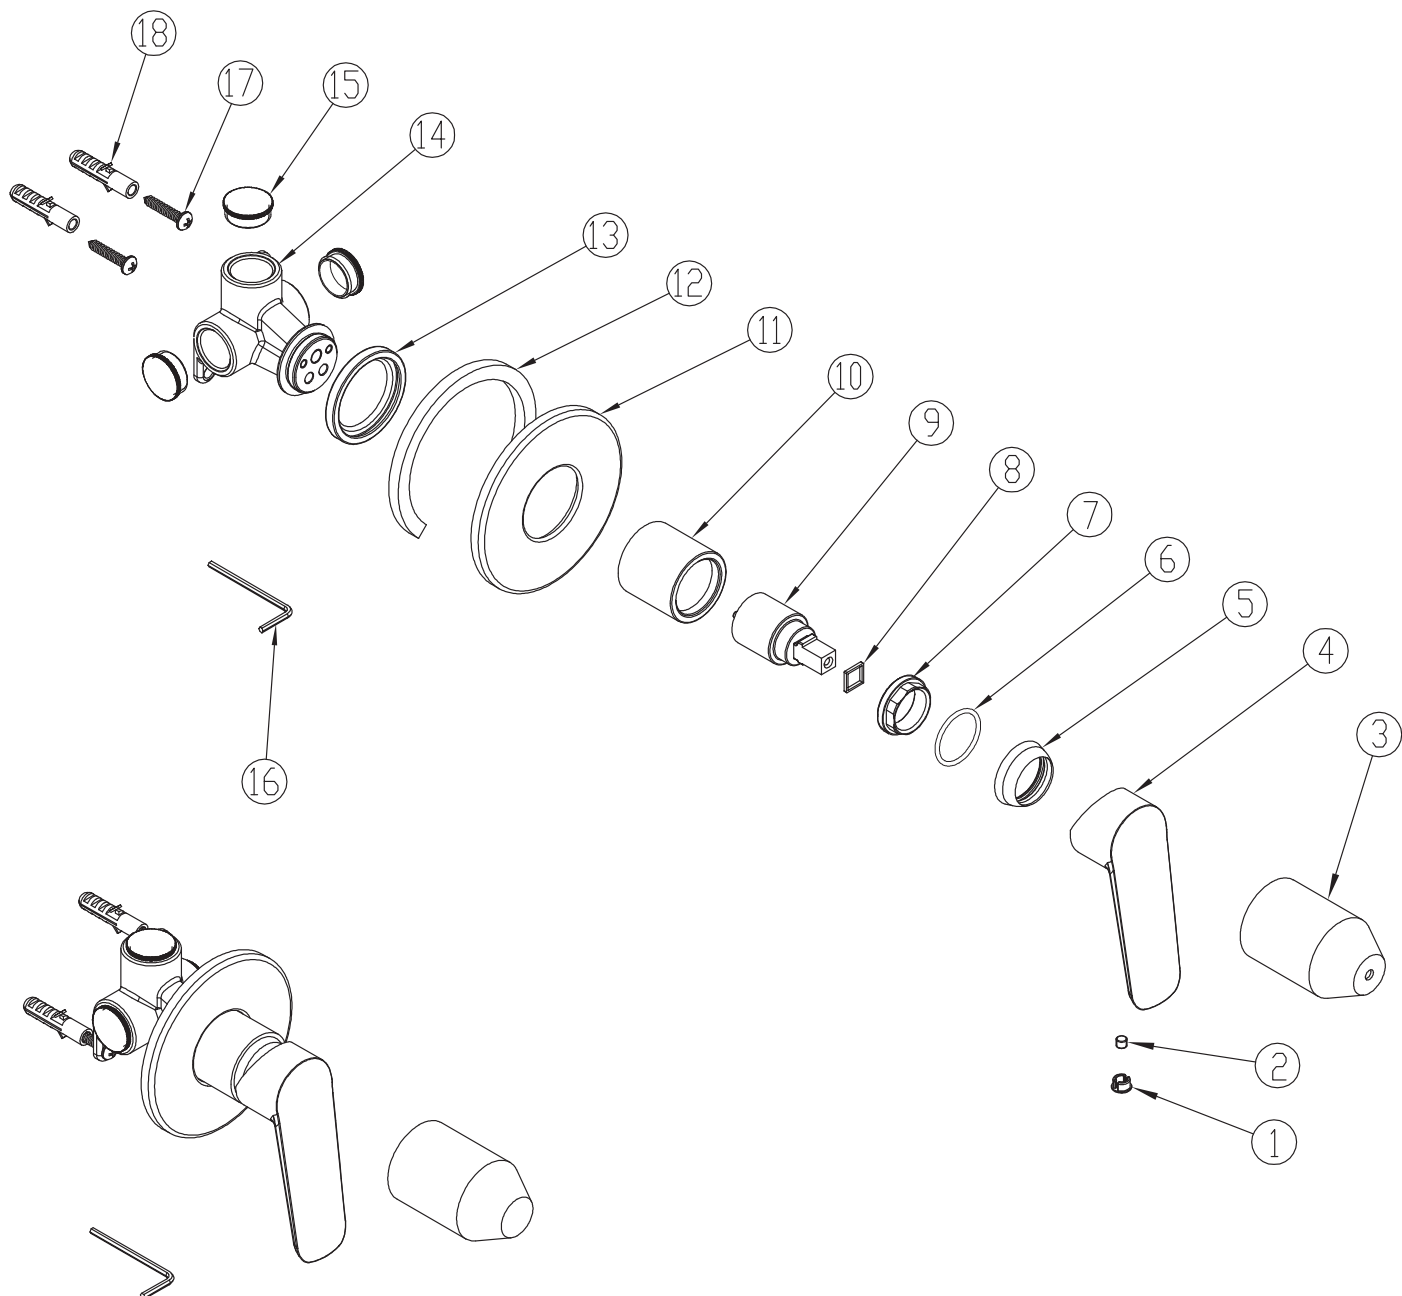

## Mizu Bliss Shower Mixer

Number	Part
1	Cover
2	Grub Screw
3	Protective Cover
4	Mixer Handle
5	Cartridge Dome
6	O-Ring
7	Cartridge Lock Nut
8	Handle Adaptor
9	Cartridge

Number	Part
10	Cartridge Sleeve
11	Mixer Cover Plate
12 -13	Rubber Seal
14	Mixer Body
15	Inlet Cap
16	Allen Key
17	Self Tapping Screw
18	Expansion Screw