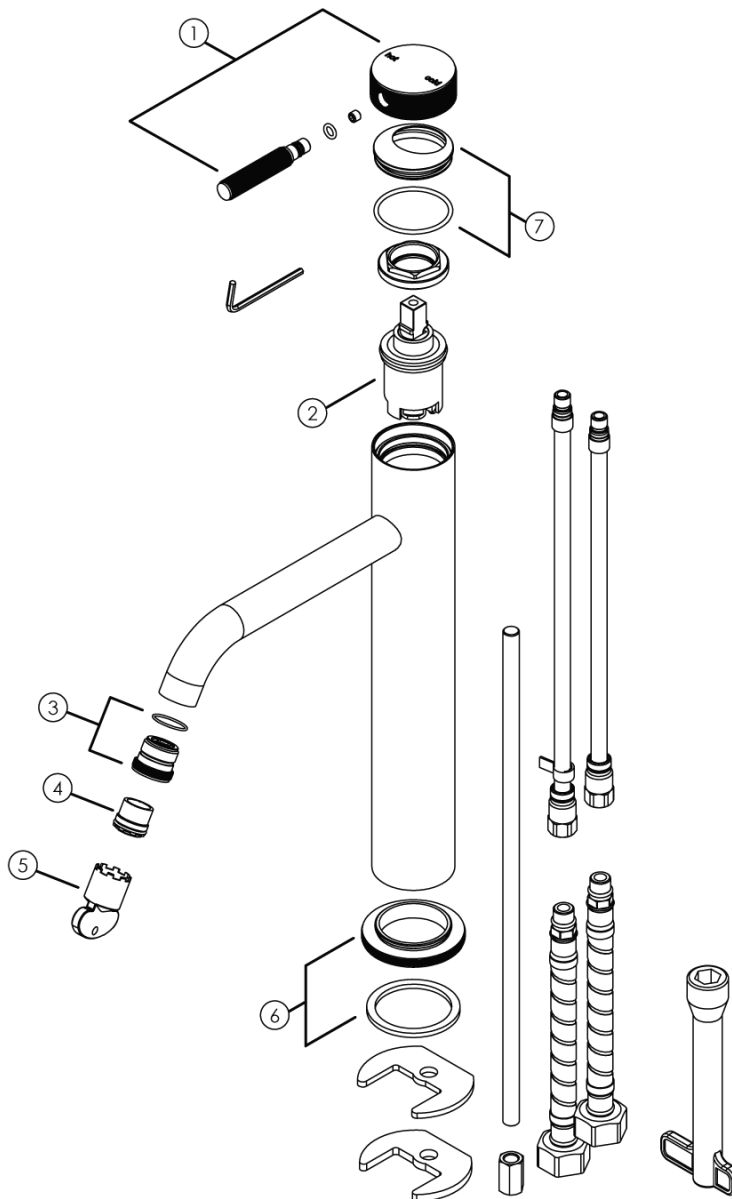

**Milli Etch Extended Height Basin Mixer Tap Brushed Nickel (6 Star)**

**21366**

No.	Description	Code
1	Milli Etch Basin Mixer Handle Assy	29761
2	KO25H - 22 degree - Noise Reduced Cartridge	40385 NR
3	Milli Etch Basin/Bath Wall Retainer 19mm Assy	29888
4	Neoperl Cache TT 1.0Gpm	44.3258.010
5	Neoperl Cache TT Aerator Key	09.9150.0
6	Milli Etch Basin Mixer Dress Plate Assy	30039
7	Mill Etch Wall/Shower Mixer Dome Assy	29979