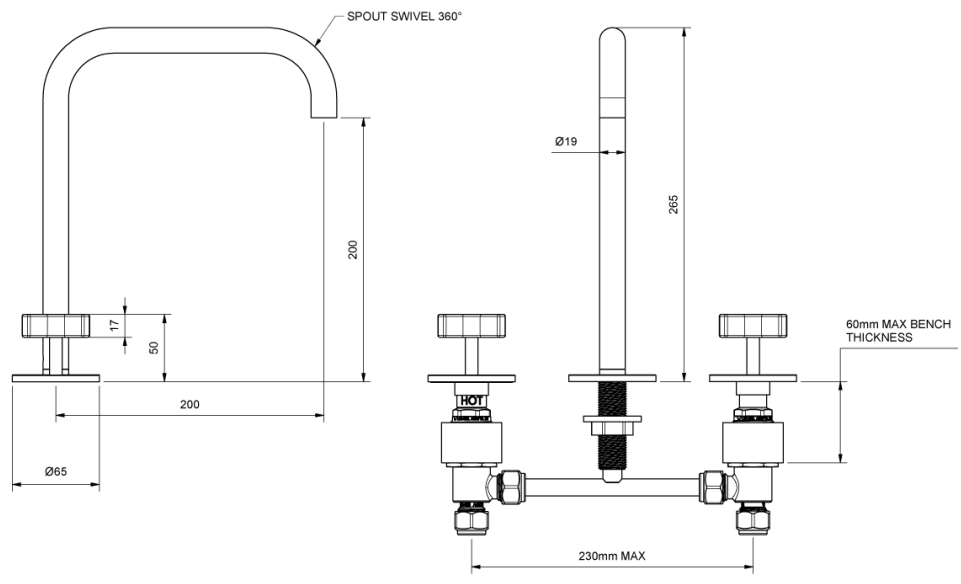

Milli Exo Hob Sink Set Brushed Nickel (4 Star)

2299090

SPECIFICATIONS

Recommended Use	Domestic, Hotel & Commercial
Colour	Brushed Nickel
Finish	Brushed
Body Material	Electroplated Brass
Recommended Pressure Range	150 - 500 kPa
Maximum Continuous Working Temperature	80 deg C
Suitable for Storage Tank Hot Water	Yes
Suitable for Continuous Flow Hot Water	Yes
Suitable for Gravity Feed Hot Water	No

WARRANTY

Warranty - Domestic Use	15 Years
Spare Parts & Labour	5 Years

Please refer to Warranty Page for full Terms and Conditions

Dimensions are nominal measurements only.

CLEANING RECOMMENDATIONS:

We recommend the use of soapy water or approved cleaners. This product should not be cleaned with abrasive materials. Damage caused by any improper treatment is not covered by the product warranty. Refer to Warranty Conditions

Disclaimer: Products in this specification manual must by regulation be installed by licensed and registered trade people. The manufacturer/distributor reserves the right to vary specifications or delete models from their range without prior notification. Dimensions are nominal measurements only. Dimensions and set-outs listed are correct at time of publication however the manufacturer/distributor takes no responsibility for printing errors.

Published 30/09/2022

To see the complete Milli range go to www.reece.com.au