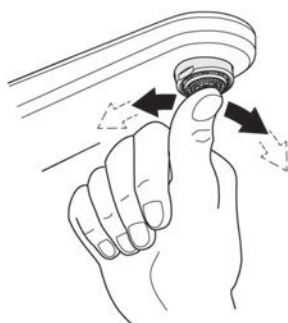

Care

For directions on the care of this fitting, please refer to the accompanying care instructions.

48166000

SpeedClean

Pure Freude
an Wasser

GROHE

D

+49 571 3989 333
impressum@grohe.de