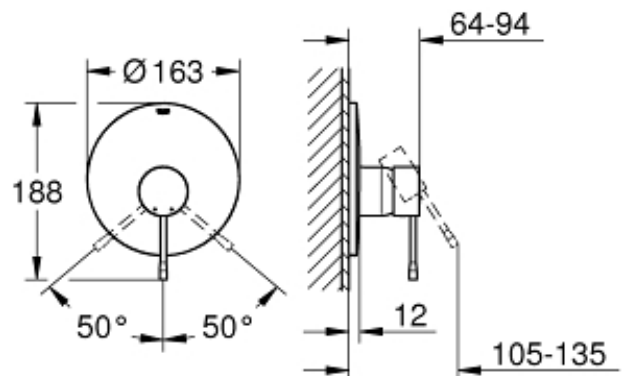

ESSENCE NEW
SINGLE LEVER SHOWER MIXER TRIMSET
MODEL #19286A01

Pure Freude
an Wasser

Product Specifications

Product Description:

Essence New

Single-lever shower mixer trimset
For final installation with 33 962 000
without concealed body
metal lever

GROHE StarLight hard graphite finish
escutcheon and shaft sealing
metal escutcheon
covered fixing
min. recommended pressure 100 kPa