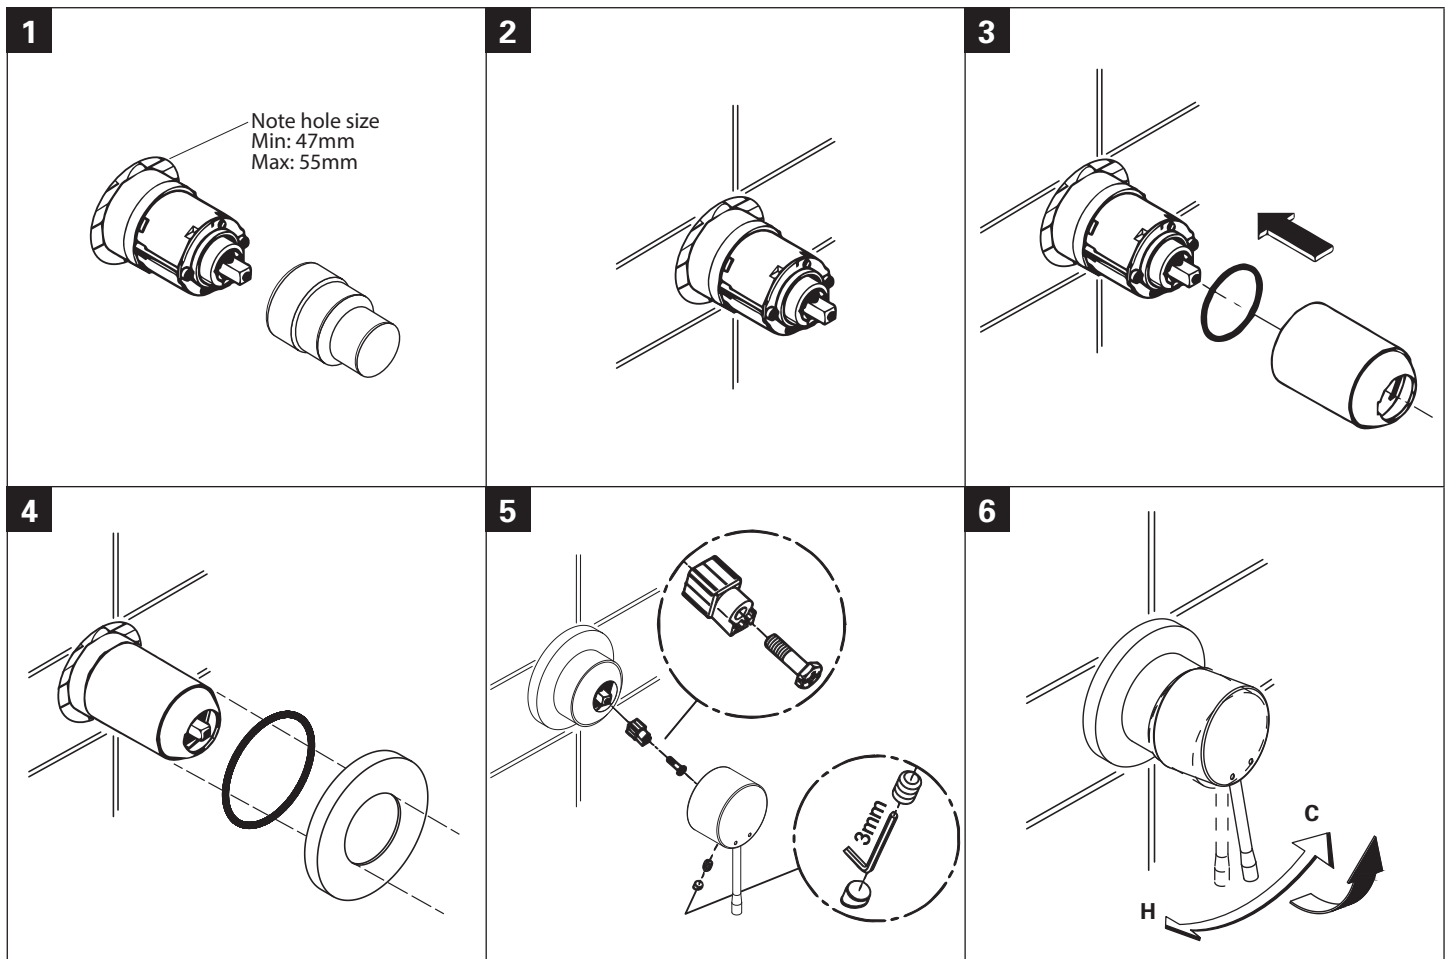

ESSENCE NEW
SINGLE LEVER SHOWER MIXER TRIMSET
MODEL #19286A01

Pure Freude
an Wasser

Product Specifications

Product Description:

Essence New

Single-lever shower mixer trimset
For final installation with 33 962 000
without concealed body
metal lever

GROHE StarLight hard graphite finish
escutcheon and shaft sealing
metal escutcheon
covered fixing
min. recommended pressure 100 kPa

Installation instructions

Installation Instructions

Flush piping system prior and after installation of fitting thoroughly!