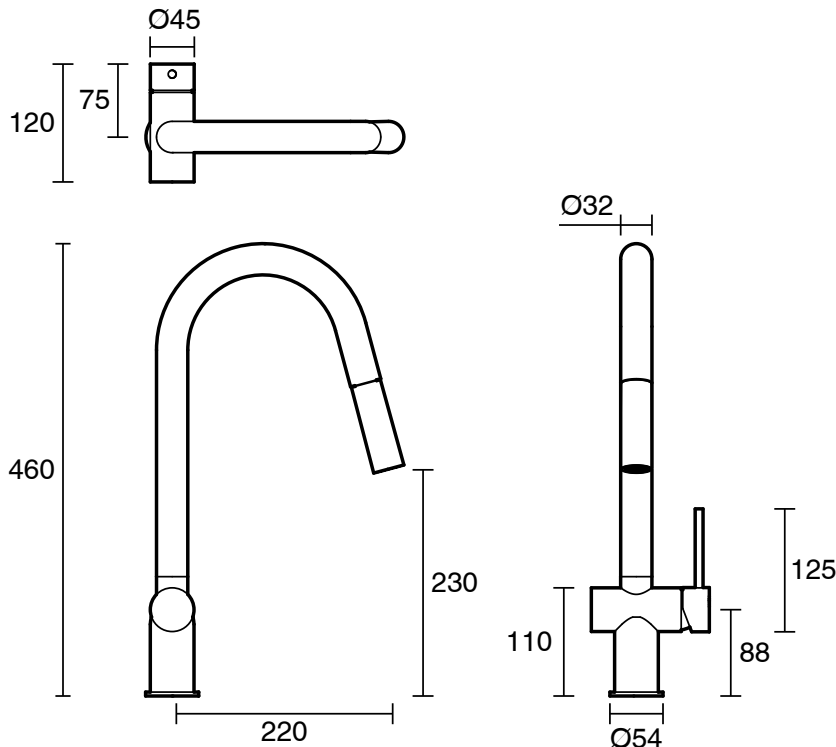

SUSSEX

Sussex Scala Pullout Sink Mixer Tap Living Rustic Bronze (4 Star)

9510434

SPECIFICATIONS	
Recommended Use	Residential;Commercial
Colour Finish	Living Rustic Bronze
Primary Material	Brass
Recommended Pressure Range	150 - 500 kPa as per AS3500
Max Continuous Working Temperature (deg C)	65
Min Continuous Working Temperature (deg C)	1
WARRANTY	
Residential Use (Years)	40
Commercial Use (Years)	10
<i>Please refer to Sussex Warranty page for full Terms and Conditions</i>	

Disclaimer: Products in this specification manual must by regulation be installed by licensed and registered trade people. The manufacturer/distributor reserves the right to vary specifications or delete models from their range without prior notification. Dimensions are nominal measurements only. Dimensions and set-outs listed are correct at time of publication however the manufacturer/distributor takes no responsibility for printing errors.