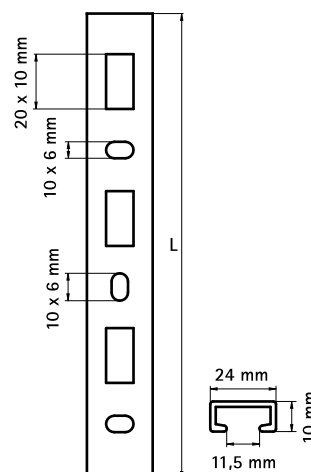

BIS starQuick® Rail

(C 05 45)

accessories BIS starQuick® Pipe Clamps without Nut

Features and Benefits

- for fixing of two or more pipes with starQuick® Clamps without nut
- the starQuick® Clamp is fixed to the rail by mean of the starQuick® Rail Adaptor (Part No. 0854313)
- material: PVC (polyvinylchloride), grey (according to RAL 7035)

Part No.	L	Pack 1	Pack 2
0854316	150 mm	50	400
0854325	1 m	25	-

Complementary
BIS starQuick® Rail Adaptor