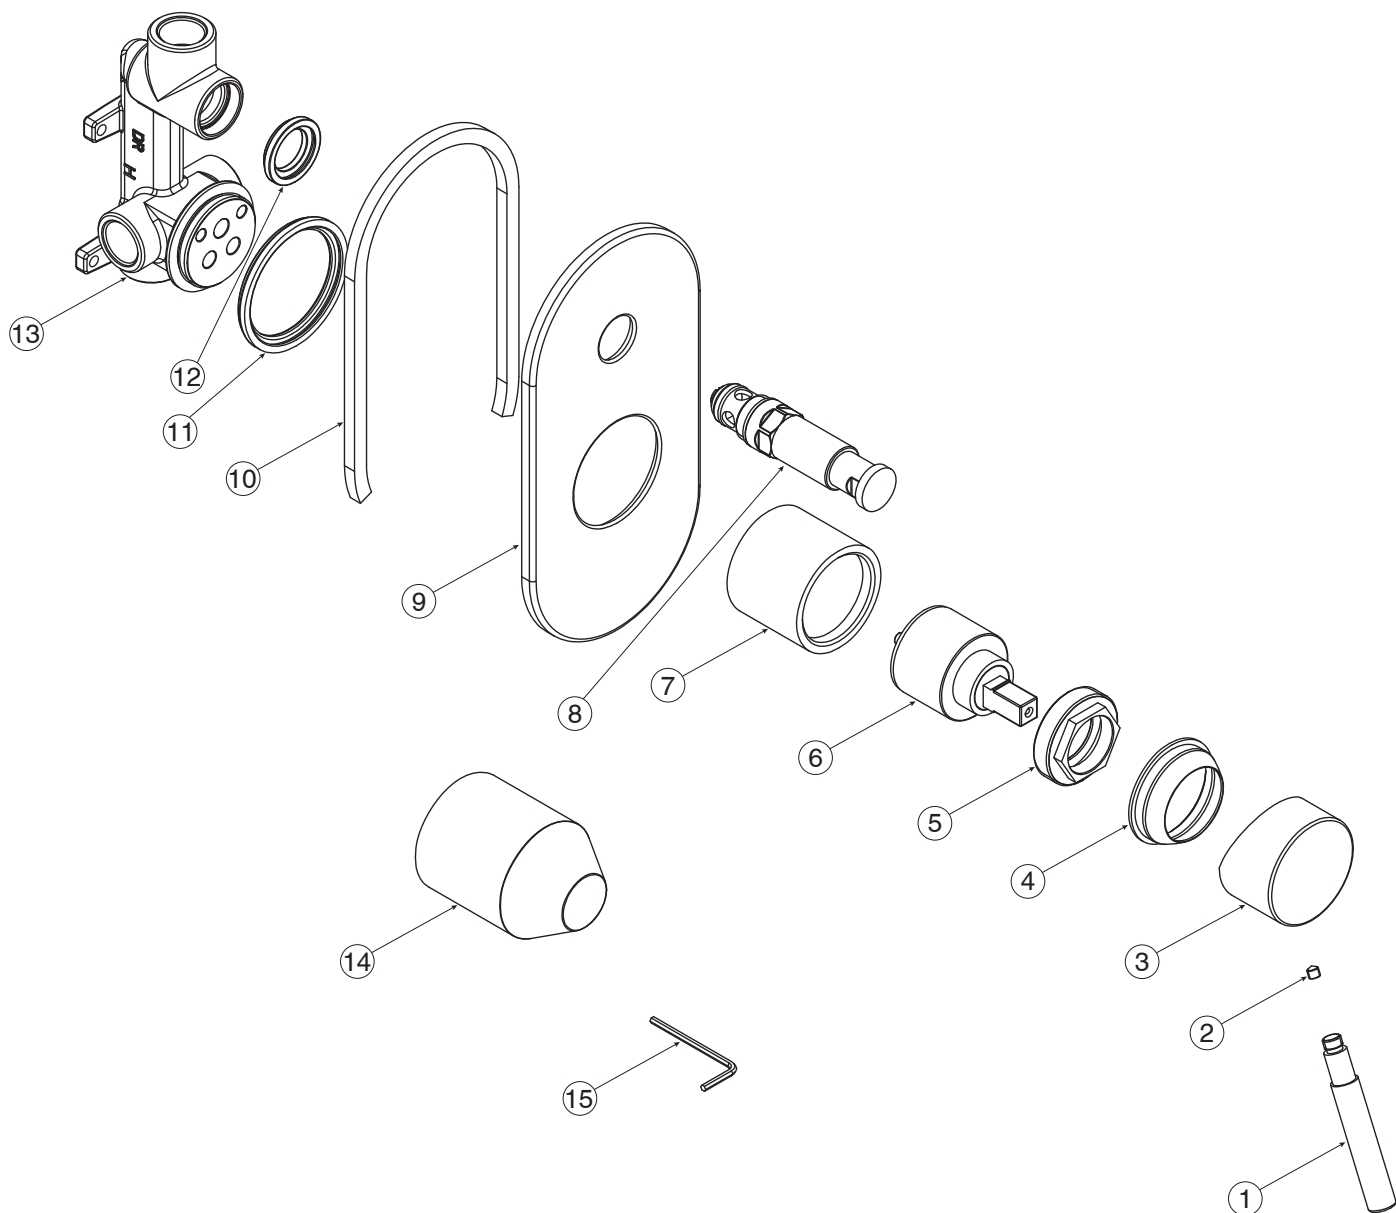

mizu

Mizu Drift Shower Mixer with Diverter

Number	Part	Product Code
1-3	Shower Mixer Handle Complete	9503182
4	Cartridge Dome	
5	Cartridge Locking Nut	
6	Cartridge	9503183
8	Shower Diverter Complete	9503186
9-12	Cover Plate	9503185
7 & 13-15	Mixer Body	