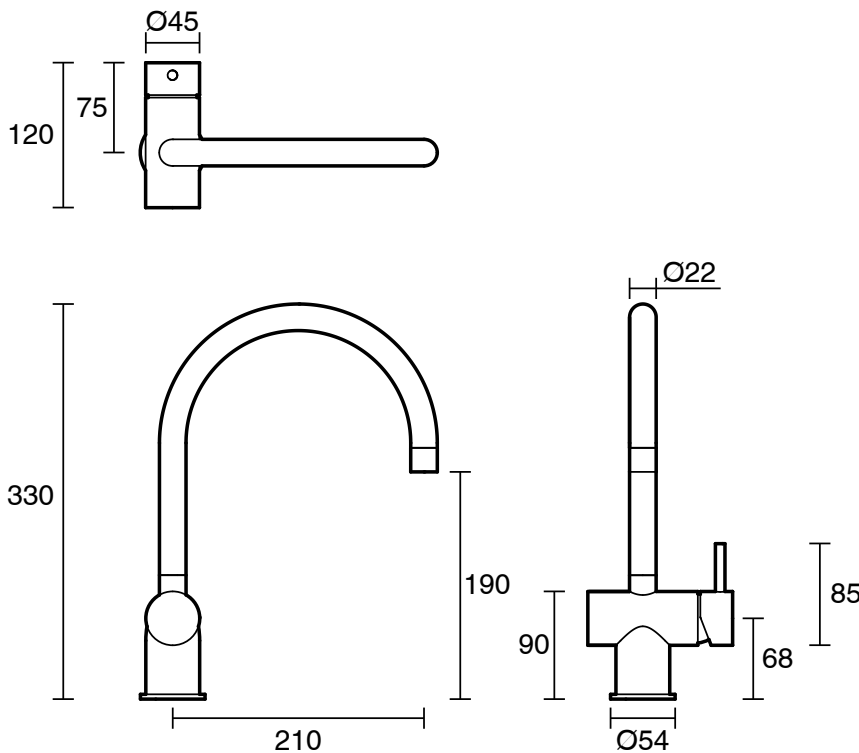

SUSSEX

**Sussex Scala Sink Mixer Tap Large Curved Spout Right Hand LUX PVD Brushed Smoked Gunmetal
(4 Star)
2267067**

| SPECIFICATIONS | |
|---|-----------------------------|
| Recommended Use | Residential;Commercial |
| Colour Finish | Brushed Smoke Gunmetal |
| Primary Material | Brass |
| Recommended Pressure Range | 150 - 500 kPa as per AS3500 |
| Max Continuous Working Temperature (deg C) | 65 |
| Min Continuous Working Temperature (deg C) | 1 |
| WARRANTY | |
| Residential Use (Years) | 40 |
| Commercial Use (Years) | 10 |
| <i>Please refer to Sussex Warranty page for full Terms and Conditions</i> | |

Disclaimer: Products in this specification manual must by regulation be installed by licensed and registered trade people. The manufacturer/distributor reserves the right to vary specifications or delete models from their range without prior notification. Dimensions are nominal measurements only. Dimensions and set-outs listed are correct at time of publication however the manufacturer/distributor takes no responsibility for printing errors.