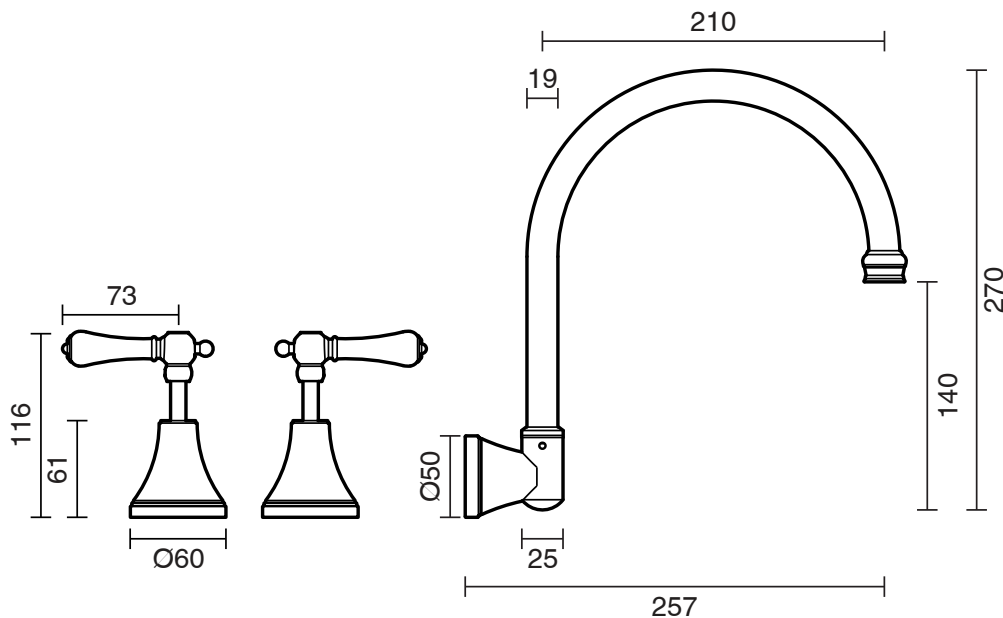

KADO

Kado Era Wall Sink Set Lever Porcelain Handle Brushed Nickel (5 Star)

9512061

SPECIFICATIONS

Recommended Use	Domestic, Hotel & Commercial
Colour	Brushed Nickel with Porcelain Handles
Finish	Brushed
Material	DR Brass
Recommended Pressure Range	150 - 500 kPa
Maximum Continuous Working Temperature	80 deg C
Suitable for Storage Tank Hot Water	Yes
Suitable for Continuous Flow Hot Water	Yes
Suitable for Gravity Feed Hot Water	No

WARRANTY

Warranty - Domestic Use	10 Years
Spare Parts & Labour	12 Months

Please refer to Warranty Page for full Terms and Conditions

Dimensions are nominal measurements only.

CLEANING RECOMMENDATIONS:

We recommend the use of soapy water or approved cleaners. This product should not be cleaned with abrasive materials. Damage caused by any improper treatment is not covered by the product warranty. Refer to Warranty Conditions

Disclaimer: Products in this specification manual must by regulation be installed by licensed and registered trade people. The manufacturer/distributor reserves the right to vary specifications or delete models from their range without prior notification. Dimensions are nominal measurements only. Dimensions and set-outs listed are correct at time of publication however the manufacturer/distributor takes no responsibility for printing errors.

Published 12/10/2023

To see the complete Kado range go to www.reece.com.au