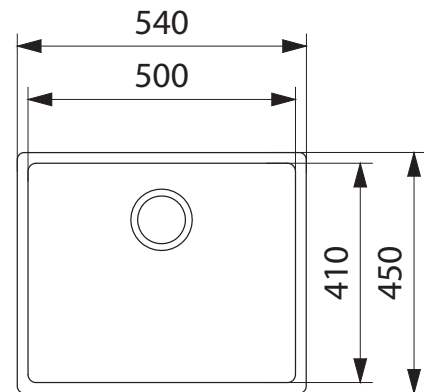

### PRODUCT INFORMATION

Dimensions	540 x 450mm
Cabinet Base	600mm
Bowl Size	500 x 410 x 200mm/41L
Bowl Radius	12mm
Cut-Out Size	Template
Cut-Out Template	Yes
Waste Outlet	Semi Integrated Waste
Overflow	No
Tap Holes	No
Remote Waste	No
Included Accessories	<b>1 2 3</b>