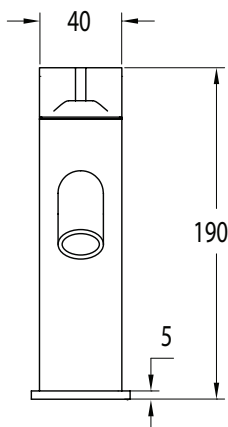

Milli

Milli Oria Basin Mixer PVD Brushed Gold (5 Star)

2265615

SPECIFICATIONS

Recommended Use	Domestic, Hotel & Commercial
Colour	Gold
Finish	Brushed
Material	Brass
Recommended Pressure Range	250-500kPa
Maximum Continuous Working Temperature	65 deg C
Suitable for Storage Tank Hot Water	Yes
Suitable for Continuous Flow Hot Water	Yes
Suitable for Gravity Feed Hot Water	No

WARRANTY

Warranty - Domestic Use	15 Years
Spare Parts & Labour	12 Months

Please refer to Warranty Page for full Terms and Conditions