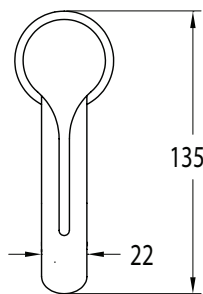

Milli

Milli Oria Basin Mixer PVD Brushed Gold (5 Star)

2265615

SPECIFICATIONS

Recommended Use	Domestic, Hotel & Commercial
Colour	Gold
Finish	Brushed
Material	Brass
Recommended Pressure Range	250-500kPa
Maximum Continuous Working Temperature	65 deg C
Suitable for Storage Tank Hot Water	Yes
Suitable for Continuous Flow Hot Water	Yes
Suitable for Gravity Feed Hot Water	No

WARRANTY

Warranty - Domestic Use	15 Years
Spare Parts & Labour	12 Months

Please refer to Warranty Page for full Terms and Conditions