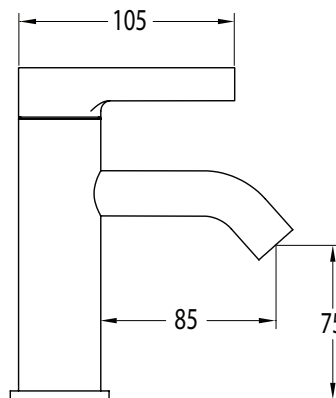

Milli

Milli Oria Basin Mixer PVD Brushed Gold (5 Star)

2265615

SPECIFICATIONS

Recommended Use	Domestic, Hotel & Commercial
Colour	Gold
Finish	Brushed
Material	Brass
Recommended Pressure Range	250-500kPa
Maximum Continuous Working Temperature	65 deg C
Suitable for Storage Tank Hot Water	Yes
Suitable for Continuous Flow Hot Water	Yes
Suitable for Gravity Feed Hot Water	No

WARRANTY

Warranty - Domestic Use	15 Years
Spare Parts & Labour	12 Months

Please refer to Warranty Page for full Terms and Conditions