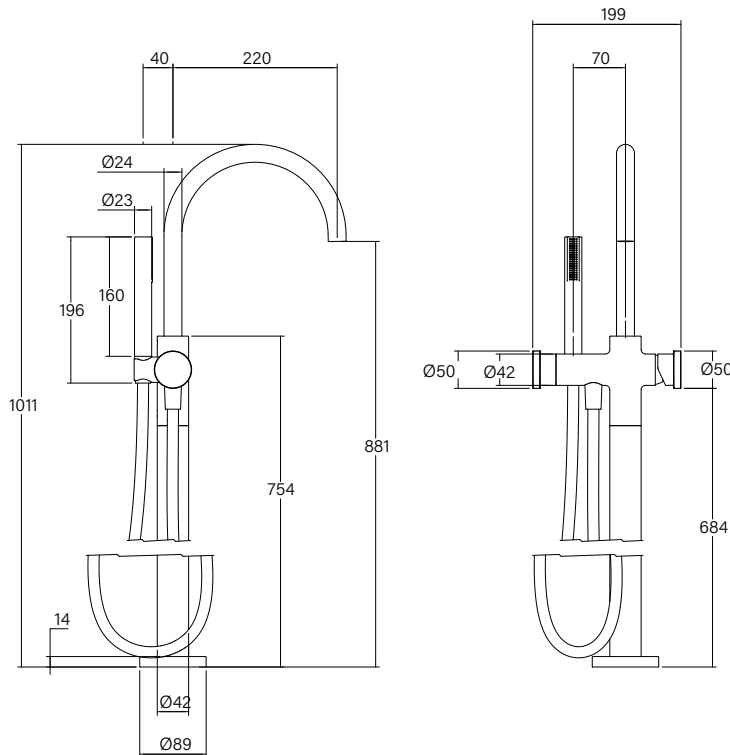

Faucet Strommen Vara Disc Floor Mounted Bath Mixer with Hand Shower Kit Discovery Bronze (3 Star) 40138

SPECIFICATIONS	
Recommended Use	Domestic; Commercial; Hotel
Colour Finish	Discovery Bronze
Primary Material	DR Brass
Recommended Pressure Range	300 - 500 kPa
Max Continuous Working Temperature (deg C)	65
Min Continuous Working Temperature (deg C)	5
Hot Water Unit Suitability	Storage Tank, Continuous Flow
WARRANTY	
Warranty - Domestic Use (Years)	40
Spare Parts & Labour (Years)	10
<i>Please refer to Warranty Page for full Terms and Conditions</i>	

Disclaimer: Products in this specification manual must by regulation be installed by licensed and registered trade people. The manufacturer/distributor reserves the right to vary specifications or delete models from their range without prior notification. Dimensions are nominal measurements only. Dimensions and set-outs listed are correct at time of publication however the manufacturer/distributor takes no responsibility for printing errors.