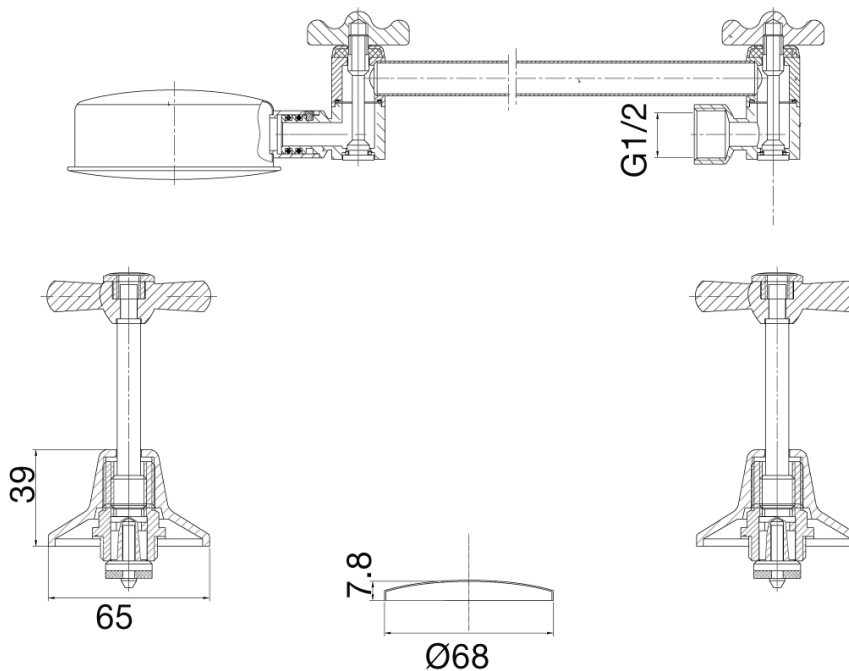

Posh Bristol Shower Set White / Gold (3 Star)

2205924

SPECIFICATIONS	
Recommended Use	Domestic;Hotel;Commercial
Colour Finish	White;Gold
Primary Material	DR Brass
Recommended Pressure Range	150 - 500 kPa as per AS3500
Max Continuous Working Temperature (deg C)	80
Min Continuous Working Temperature (deg C)	5
Hot Water Unit Suitability	Storage Tank;Continuous Flow
WARRANTY	
Warranty - Domestic Use (Years)	10
Spare Parts & Labour (Years)	1
<i>Please refer to Warranty Page for full Terms and Conditions</i>	