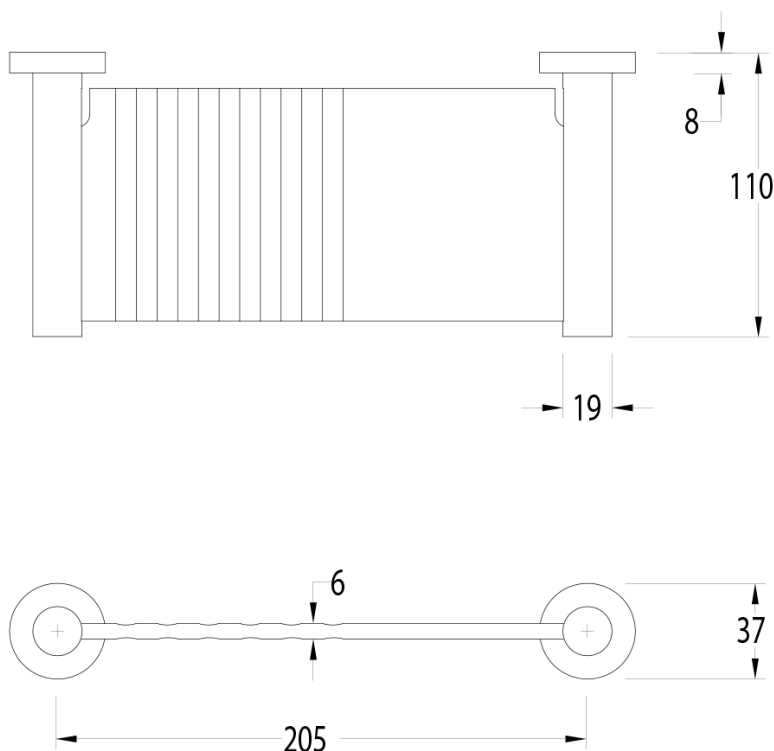

SUSSEX

Sussex Pure Soap Dish Chrome

2263307

| SPECIFICATIONS | |
|---|------------------------|
| Recommended Use | Residential;Commercial |
| Colour Finish | Polished Chrome |
| Primary Material | DR Brass |
| WARRANTY | |
| Residential Use (Years) | 40 |
| Commercial Use (Years) | 10 |
| <i>Please refer to Sussex Warranty page for full Terms and Conditions</i> | |