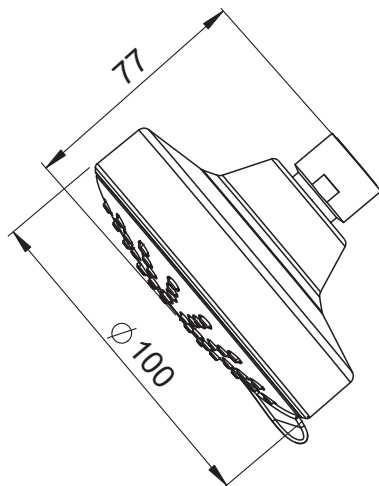

Posh

Posh Solus MK3 3 Function Wall Shower Rose

SPECIFICATIONS

Recommended Use	Domestic, Commercial, Hotel
Colour	Chrome
Recommended Pressure Range	150kpa - 500kpa
Max Continuous Working Pressure	500kpa
Max Continuous Working Temperature	0 - 60°C
Suitable for Storage Tank Hot Water	Yes
Suitable for Continuous Flow Hot Water	Yes
Suitable for Gravity Feed Hot Water	No
Standard	AS/NZS 3662

WARRANTY

Warranty - Domestic Use	10 Years
Spare Parts & Labour	1 Year

Please refer to Warranty Page for full Terms and Conditions

AS/NZS 3662
WMKT21090

Dimensions are nominal measurements only.

Disclaimer: Products in this specification manual must by regulation be installed by licensed and registered trade people. The manufacturer/distributor reserves the right to vary specifications or delete models from their range without prior notification. Dimensions are nominal measurements only. Dimensions and set-outs listed are correct at time of publication however the manufacturer/distributor takes no responsibility for printing errors.