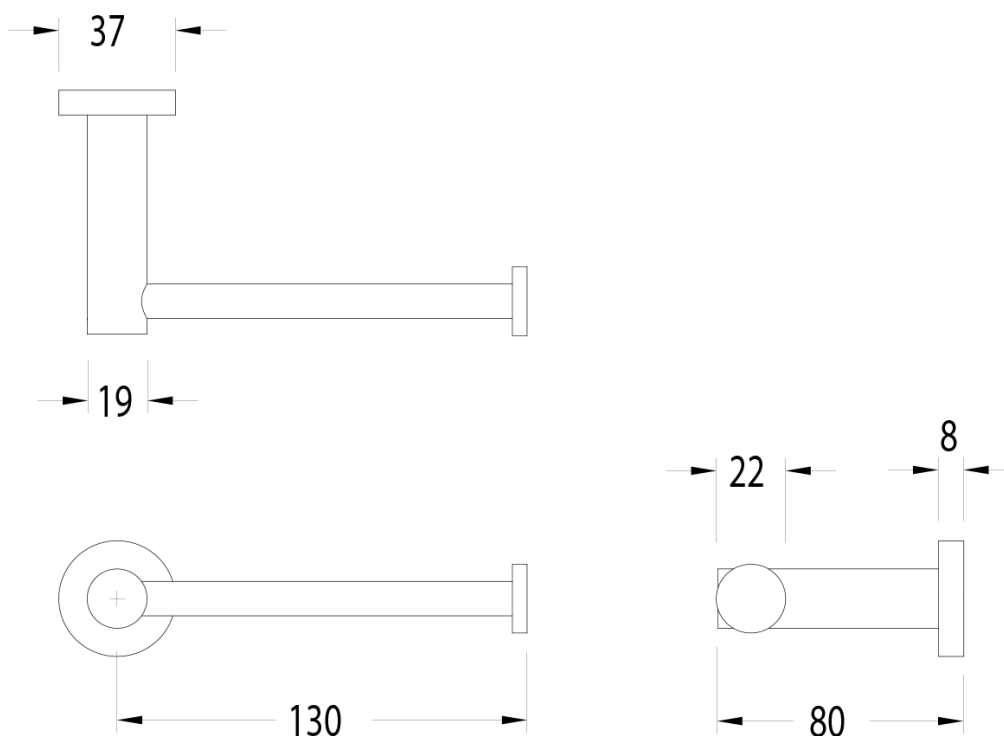

SUSSEX

Sussex Pure Toilet Roll Holder Living Tumbled Brass

225982

SPECIFICATIONS	
Recommended Use	Residential;Commercial
Colour Finish	Living Tumbled Brass
Primary Material	DR Brass
WARRANTY	
Residential Use (Years)	40
Commercial Use (Years)	10
<i>Please refer to Sussex Warranty page for full Terms and Conditions</i>	