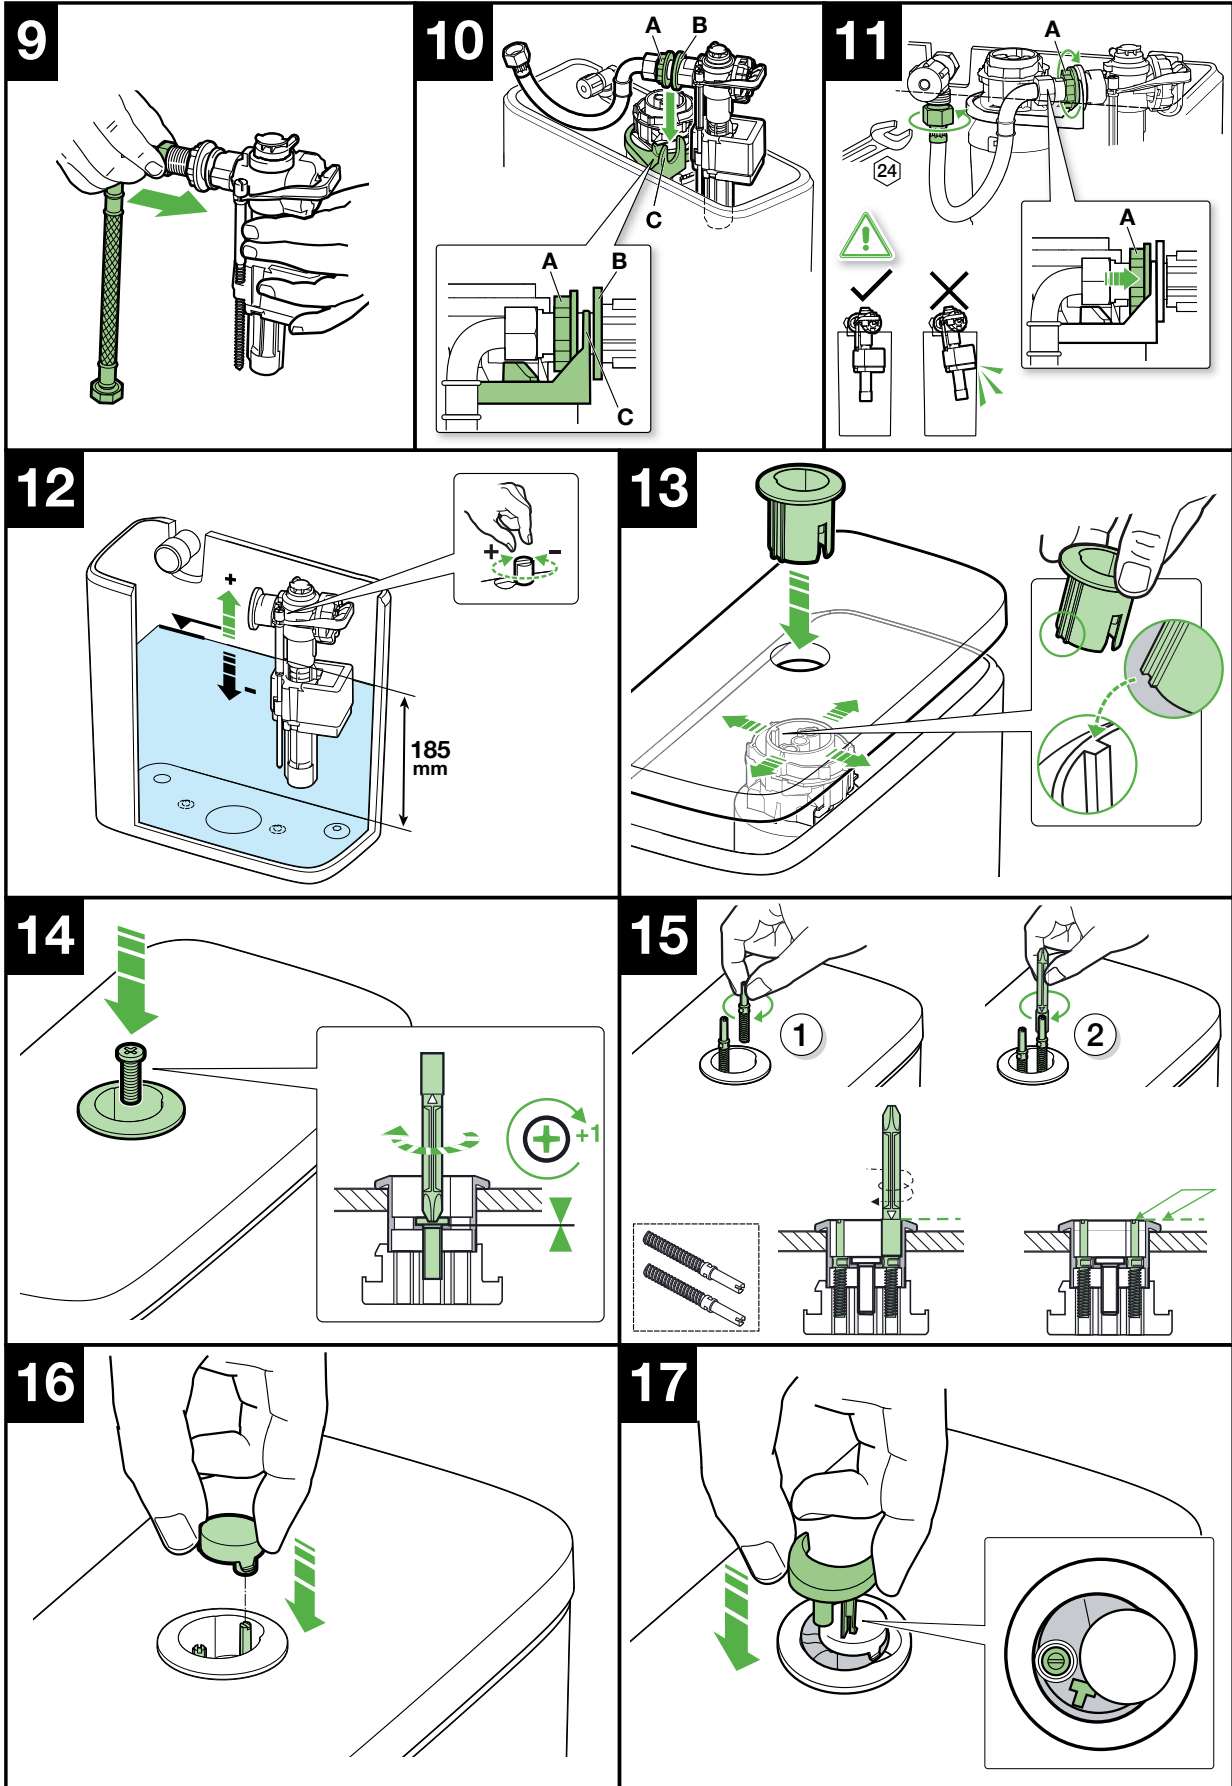

ROCA

DEBBA CLOSE COUPLED S TRAP BACK INLET

INSTALLATION INSTRUCTIONS

Plumbers, please ensure a copy of the installation instructions is left with the end user for future reference

ROCA

DEBBA CLOSE COUPLED S TRAP BACK INLET

INSTALLATION INSTRUCTIONS

Plumbers, please ensure a copy of the installation instructions is left with the end user for future reference

ROCA

DEBBA CLOSE COUPLED S TRAP BACK INLET

INSTALLATION INSTRUCTIONS - SEAT

Plumbers, please ensure a copy of the installation instructions is left with the end user for future reference

ROCA

DEBBA CLOSE COUPLED S TRAP BACK INLET

MAINTENANCE - SEAT

Plumbers, please ensure a copy of the installation instructions is left with the end user for future reference