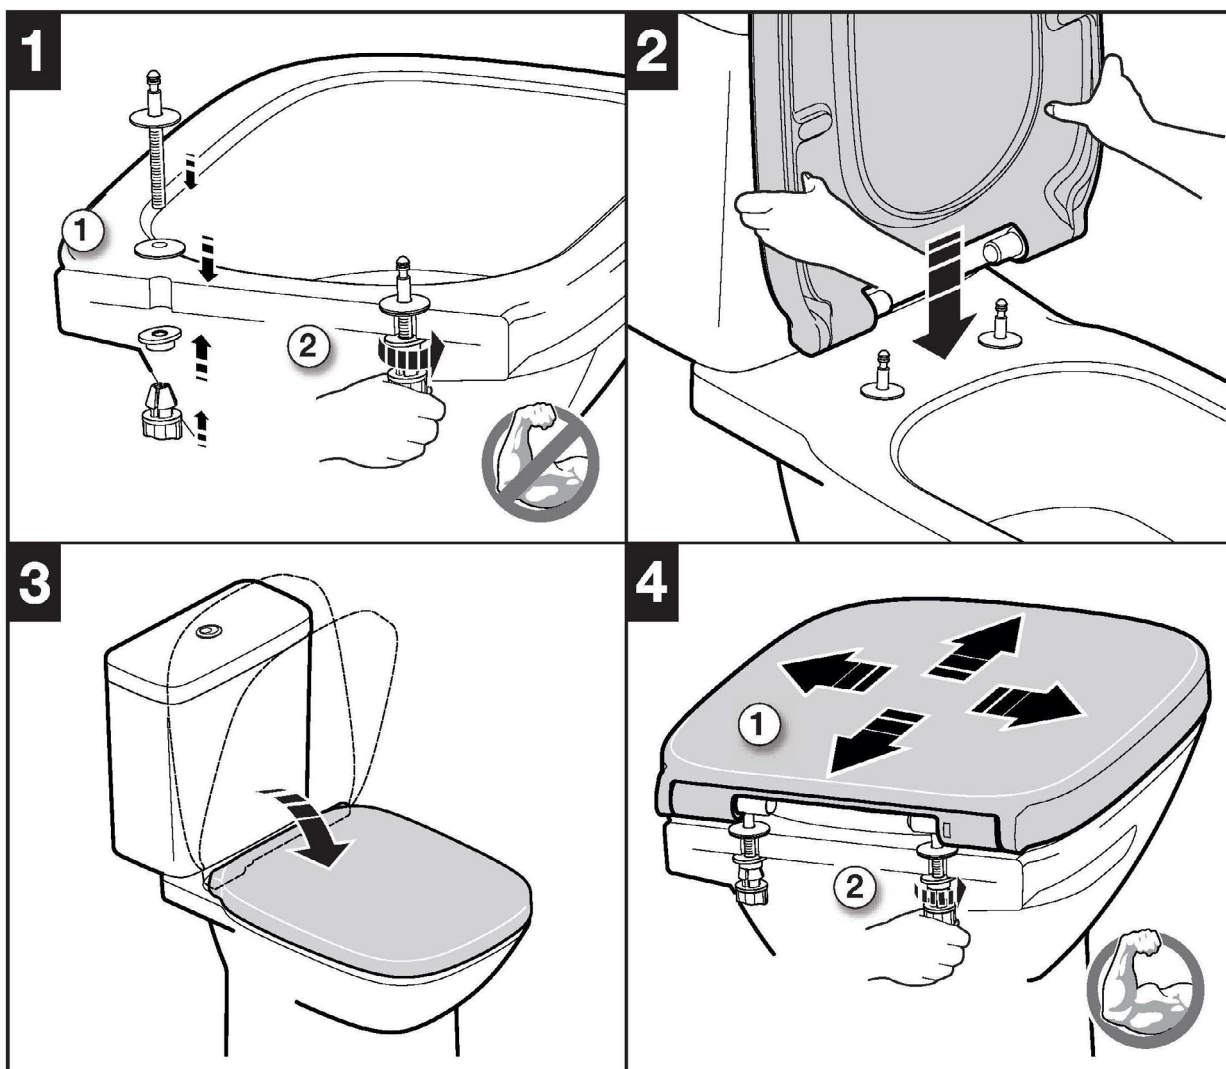

ROCA

DEBBA CLOSE COUPLED S TRAP BACK INLET

INSTALLATION INSTRUCTIONS

Plumbers, please ensure a copy of the installation instructions is left with the end user for future reference

ROCA

DEBBA CLOSE COUPLED S TRAP BACK INLET

INSTALLATION INSTRUCTIONS

Plumbers, please ensure a copy of the installation instructions is left with the end user for future reference

ROCA

DEBBA CLOSE COUPLED S TRAP BACK INLET

INSTALLATION INSTRUCTIONS - SEAT

Plumbers, please ensure a copy of the installation instructions is left with the end user for future reference

ROCA

DEBBA CLOSE COUPLED S TRAP BACK INLET

MAINTENANCE - SEAT

Plumbers, please ensure a copy of the installation instructions is left with the end user for future reference