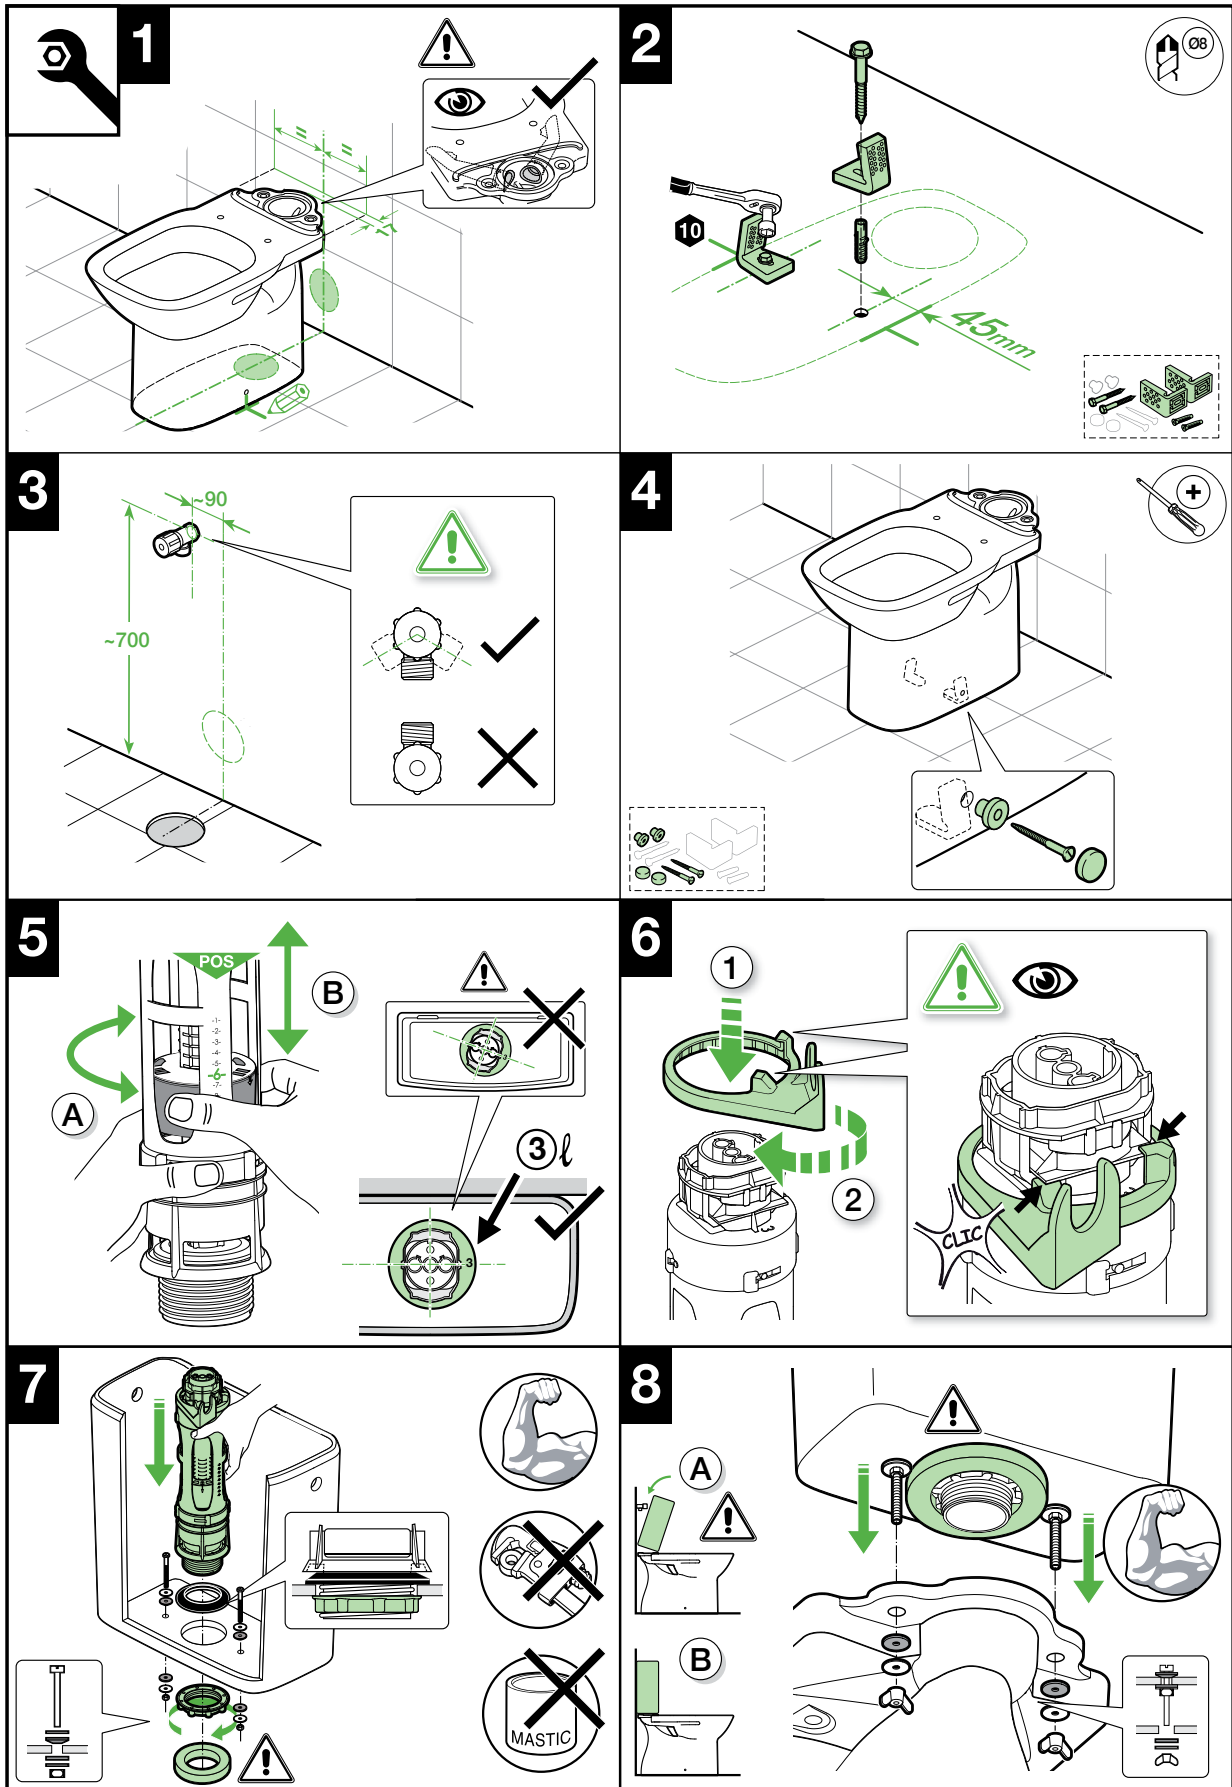

ROCA

DEBBA CLOSE COUPLED S TRAP BACK INLET

INSTALLATION INSTRUCTIONS

Plumbers, please ensure a copy of the installation instructions is left with the end user for future reference

ROCA

DEBBA CLOSE COUPLED S TRAP BACK INLET

INSTALLATION INSTRUCTIONS

Plumbers, please ensure a copy of the installation instructions is left with the end user for future reference

ROCA

DEBBA CLOSE COUPLED S TRAP BACK INLET

INSTALLATION INSTRUCTIONS - SEAT

Plumbers, please ensure a copy of the installation instructions is left with the end user for future reference

ROCA

DEBBA CLOSE COUPLED S TRAP BACK INLET

MAINTENANCE - SEAT

Plumbers, please ensure a copy of the installation instructions is left with the end user for future reference