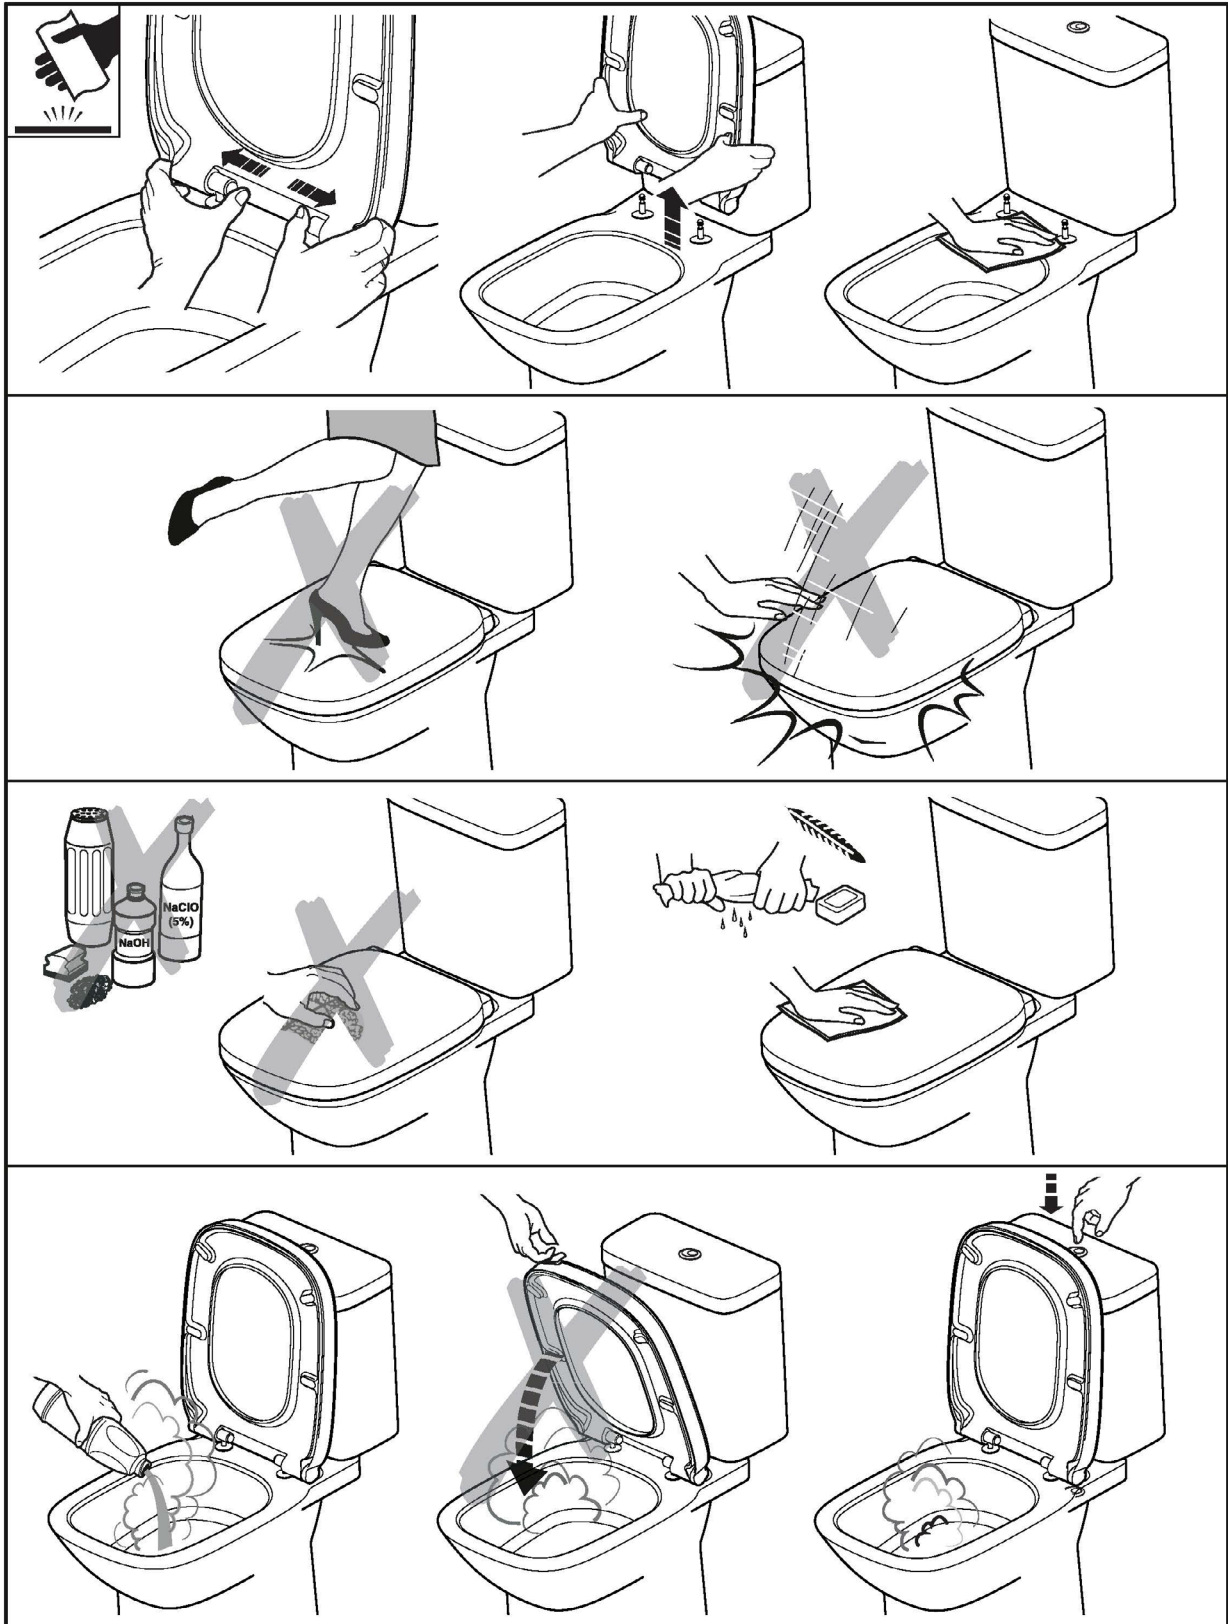

ROCA

DEBBA CLOSE COUPLED S TRAP BACK INLET

INSTALLATION INSTRUCTIONS

Plumbers, please ensure a copy of the installation instructions is left with the end user for future reference

ROCA

DEBBA CLOSE COUPLED S TRAP BACK INLET

INSTALLATION INSTRUCTIONS

Plumbers, please ensure a copy of the installation instructions is left with the end user for future reference

ROCA

DEBBA CLOSE COUPLED S TRAP BACK INLET

INSTALLATION INSTRUCTIONS - SEAT

Plumbers, please ensure a copy of the installation instructions is left with the end user for future reference

ROCA

DEBBA CLOSE COUPLED S TRAP BACK INLET

MAINTENANCE - SEAT

Plumbers, please ensure a copy of the installation instructions is left with the end user for future reference