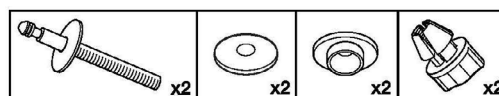

ROCA

DEBBA CLOSE COUPLED S TRAP BACK INLET

INSTALLATION INSTRUCTIONS

Plumbers, please ensure a copy of the installation instructions is left with the end user for future reference

ROCA

DEBBA CLOSE COUPLED S TRAP BACK INLET

INSTALLATION INSTRUCTIONS

Plumbers, please ensure a copy of the installation instructions is left with the end user for future reference

ROCA

DEBBA CLOSE COUPLED S TRAP BACK INLET

INSTALLATION INSTRUCTIONS - SEAT

Plumbers, please ensure a copy of the installation instructions is left with the end user for future reference

ROCA

DEBBA CLOSE COUPLED S TRAP BACK INLET

MAINTENANCE - SEAT

Plumbers, please ensure a copy of the installation instructions is left with the end user for future reference