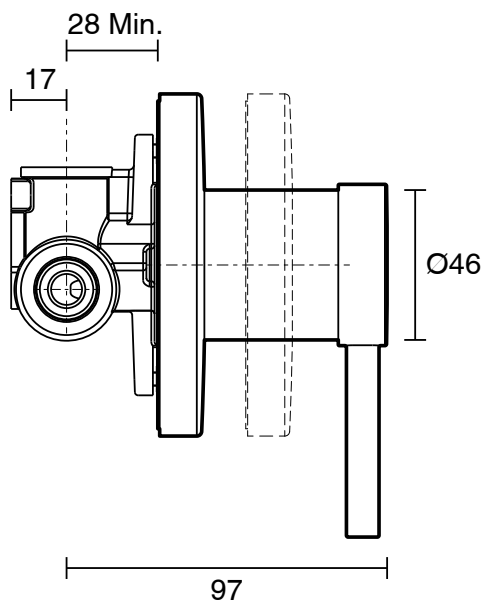

Roca Ona Shower Mixer Tap Matte Black

13693

| SPECIFICATIONS | |
|--|------------------------------|
| Recommended Use | Domestic;Commercial;Hotel |
| Colour Category | Black |
| Colour Finish | Matte Black |
| Max Continuous Working Pressure (kPa) | 500 |
| Max Continuous Working Temperature (deg C) | 65 |
| Hot Water Unit Suitability | Storage Tank;Continuous Flow |
| WARRANTY | |
| Warranty - Domestic Use (Years) | 15 |
| Spare Parts & Labour (Years) | 1 |
| <i>Please refer to Warranty Page for full Terms and Conditions</i> | |

Disclaimer: Products in this specification manual must by regulation be installed by licensed and registered trade people. The manufacturer/distributor reserves the right to vary specifications or delete models from their range without prior notification. Dimensions are nominal measurements only. Dimensions and set-outs listed are correct at time of publication however the manufacturer/distributor takes no responsibility for printing errors.