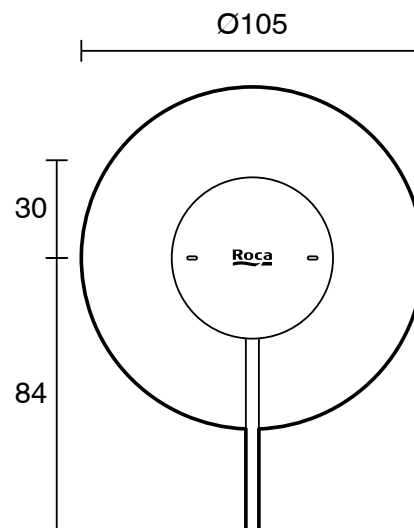

Roca Ona Shower Mixer Tap Matte Black

13693

| SPECIFICATIONS | |
|--|------------------------------|
| Recommended Use | Domestic;Commercial;Hotel |
| Colour Category | Black |
| Colour Finish | Matte Black |
| Max Continuous Working Pressure (kPa) | 500 |
| Max Continuous Working Temperature (deg C) | 65 |
| Hot Water Unit Suitability | Storage Tank;Continuous Flow |
| WARRANTY | |
| Warranty - Domestic Use (Years) | 15 |
| Spare Parts & Labour (Years) | 1 |
| <i>Please refer to Warranty Page for full Terms and Conditions</i> | |