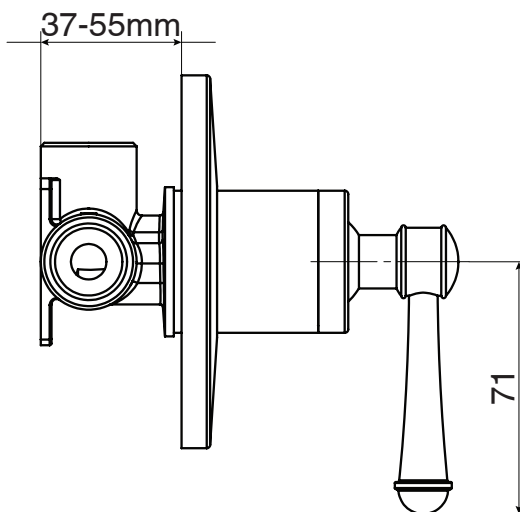

Posh

Posh Canterbury Shower/Bath Mixer

SPECIFICATIONS

Recommended Use	Domestic, hotel and commercial
Colour	Chrome
Colour Availability	Chrome, Brass Gold
Material	Brass - DR
Recommended Pressure Range	150 - 500 kPa
Max Continuous Working Pressure	500 kPa
Max Continuous Working Temperature	80 deg C
Suitable for Storage Tank Hot Water	Yes
Suitable for Continuous Flow Hot Water	Yes
Suitable for Gravity Feed Hot Water	No

WARRANTY

Warranty - Domestic Use	10 Years
Spare Parts & Labour	12 Months

Please refer to Warranty Page for full Terms and Conditions

Dimensions are nominal measurements only.

CLEANING RECOMMENDATIONS:

We recommend the use of soapy water or approved cleaners. This product should not be cleaned with abrasive materials. Damage caused by any improper treatment is not covered by the product warranty. Refer to Warranty Conditions

Disclaimer: Products in this specification manual must by regulation be installed by licensed and registered trade people. The manufacturer/distributor reserves the right to vary specifications or delete models from their range without prior notification. Dimensions are nominal measurements only. Dimensions and set-outs listed are correct at time of publication however the manufacturer/distributor takes no responsibility for printing errors.

Published 01/05/2018

To see the complete Posh range go to
www.reece.com.au/bathrooms