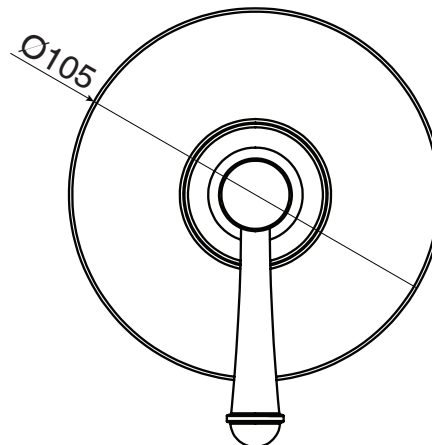

Posh

Posh Canterbury Shower/Bath Mixer

SPECIFICATIONS

Recommended Use	Domestic, hotel and commercial
Colour	Chrome
Colour Availability	Chrome, Brass Gold
Material	Brass - DR
Recommended Pressure Range	150 - 500 kPa
Max Continuous Working Pressure	500 kPa
Max Continuous Working Temperature	80 deg C
Suitable for Storage Tank Hot Water	Yes
Suitable for Continuous Flow Hot Water	Yes
Suitable for Gravity Feed Hot Water	No

WARRANTY

Warranty - Domestic Use	10 Years
Spare Parts & Labour	12 Months

Please refer to Warranty Page for full Terms and Conditions

Dimensions are nominal measurements only.

CLEANING RECOMMENDATIONS:

We recommend the use of soapy water or approved cleaners. This product should not be cleaned with abrasive materials. Damage caused by any improper treatment is not covered by the product warranty. Refer to Warranty Conditions

Disclaimer: Products in this specification manual must by regulation be installed by licensed and registered trade people. The manufacturer/distributor reserves the right to vary specifications or delete models from their range without prior notification. Dimensions are nominal measurements only. Dimensions and set-outs listed are correct at time of publication however the manufacturer/distributor takes no responsibility for printing errors.

Published 01/05/2018

To see the complete Posh range go to
www.reece.com.au/bathrooms