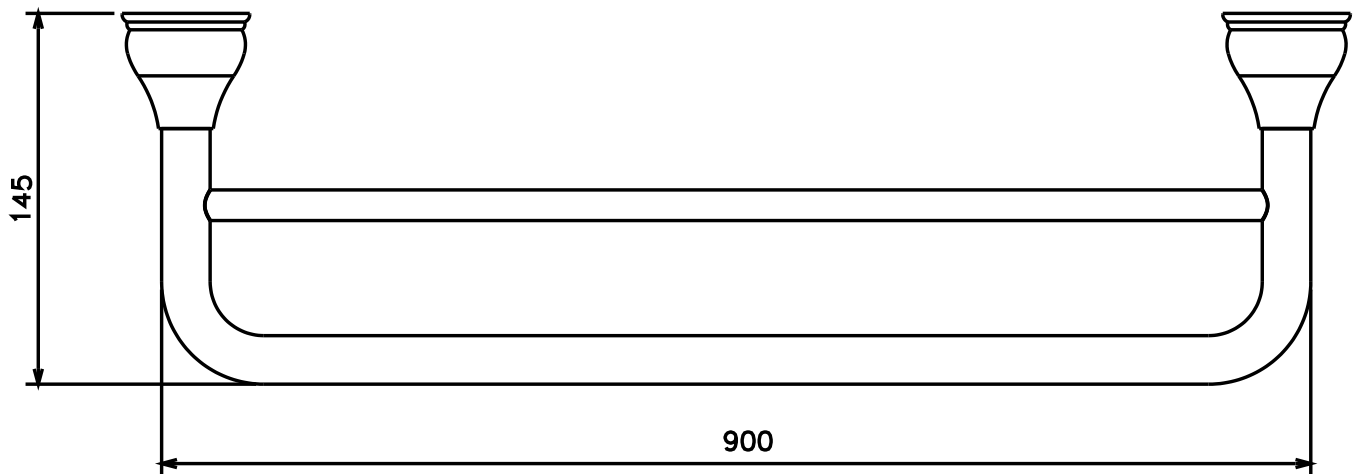

Milli Monument Edit Double Towel Rail 900mm Brushed Gold

2266258

SPECIFICATIONS

Recommended Use	Domestic, Hotel & Commercial
Colour	Brushed Gold
Material	Brass

WARRANTY

Replacement Only - Domestic Use	15 Years
Parts Replacement Only	12 Months

Please refer to Warranty Page for full Terms and Conditions

Dimensions are nominal measurements only.

CLEANING RECOMMENDATIONS:

We recommend the use of soapy water or approved cleaners. This product should not be cleaned with abrasive materials. Damage caused by any improper treatment is not covered by the product warranty. Refer to Warranty Conditions

Disclaimer: Products in this specification manual must by regulation be installed by licensed and registered trade people. The manufacturer/distributor reserves the right to vary specifications or delete models from their range without prior notification. Dimensions are nominal measurements only. Dimensions and set-outs listed are correct at time of publication however the manufacturer/distributor takes no responsibility for printing errors.

Published 12/10/2023

To see the complete Milli range go to
www.reece.com.au