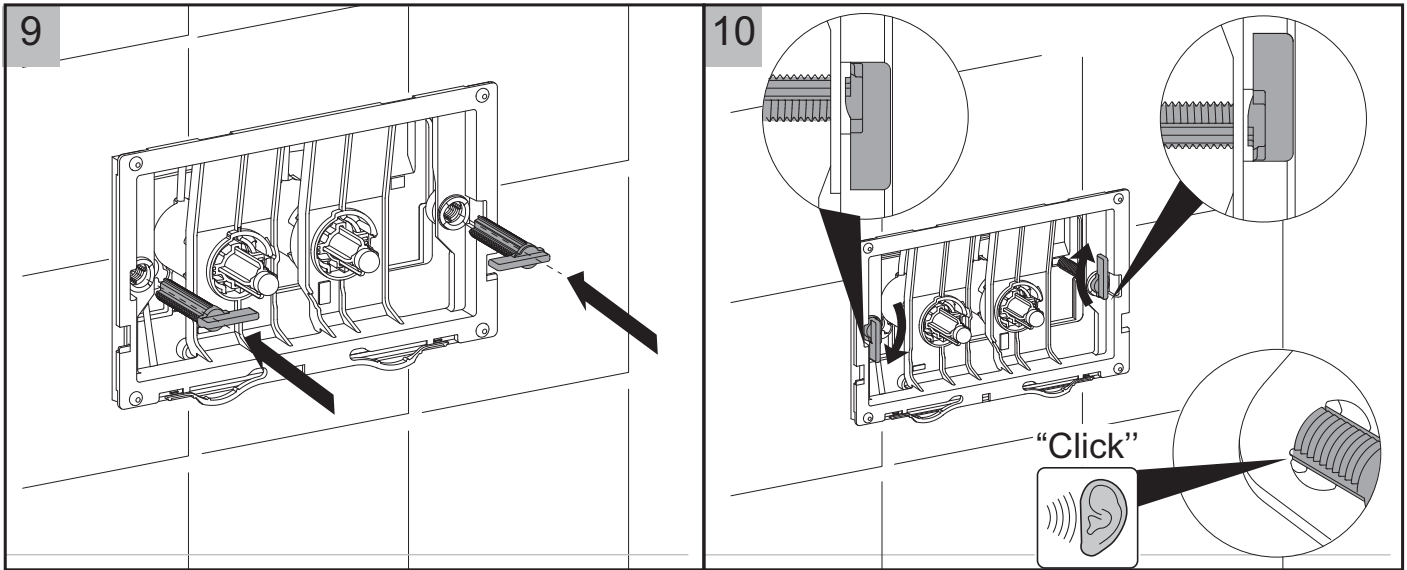

hideaway+

Metal Round Button (In-Wall)

Installation

hideaway+

hideaway+

Care Details

We recommend the use of soapy water, soft cloth or approved cleaners.
 This product should not be cleaned with abrasive materials.
 Damage caused by any improper treatment is not covered by the product warranty - refer to Warranty Conditions.