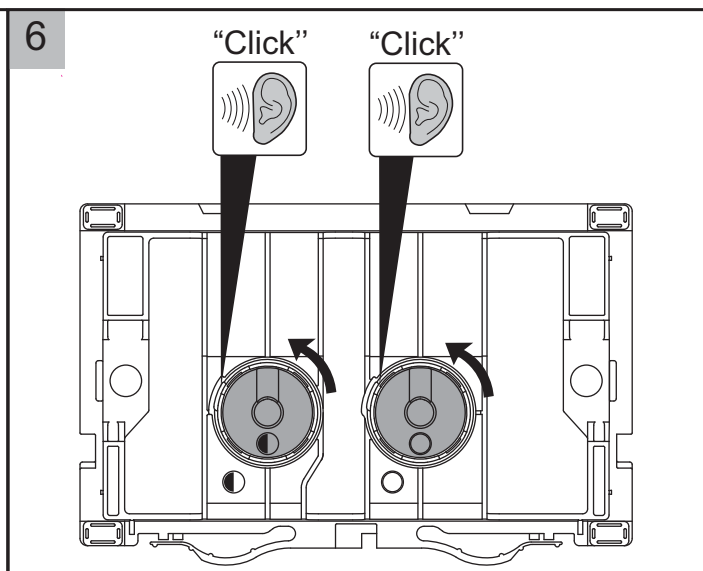

hideaway+

Metal Round Button (In-Wall)

Installation

hideaway+

hideaway+

Care Details

We recommend the use of soapy water, soft cloth or approved cleaners.
 This product should not be cleaned with abrasive materials.
 Damage caused by any improper treatment is not covered by the product warranty - refer to Warranty Conditions.