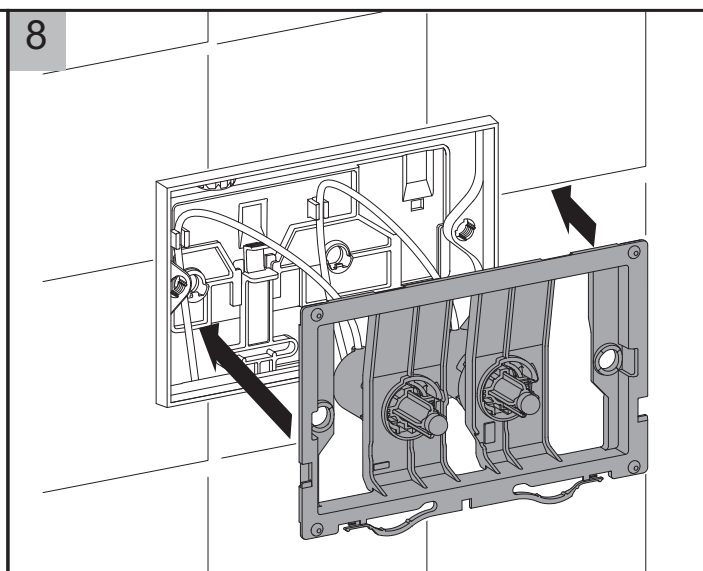

hideaway+

Metal Round Button (In-Wall)

Installation

hideaway+

hideaway+

Care Details

We recommend the use of soapy water, soft cloth or approved cleaners.
 This product should not be cleaned with abrasive materials.
 Damage caused by any improper treatment is not covered by the product warranty - refer to Warranty Conditions.