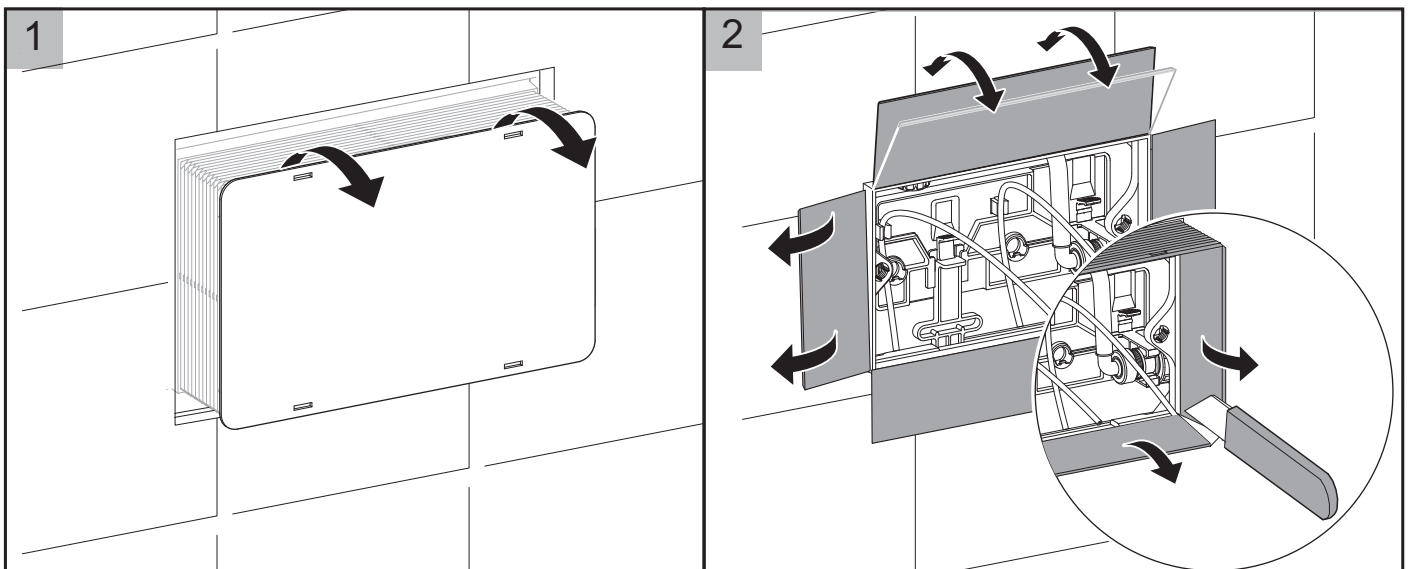

hideaway+

Metal Round Button (In-Wall)

Installation

hideaway+

hideaway+

Care Details

We recommend the use of soapy water, soft cloth or approved cleaners.
 This product should not be cleaned with abrasive materials.
 Damage caused by any improper treatment is not covered by the product warranty - refer to Warranty Conditions.