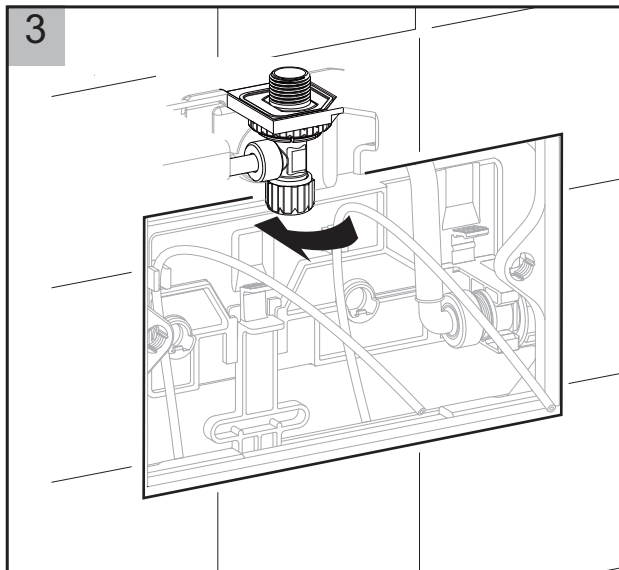

hideaway+

Metal Round Button (In-Wall)

Installation

hideaway+

hideaway+

Care Details

We recommend the use of soapy water, soft cloth or approved cleaners.
 This product should not be cleaned with abrasive materials.
 Damage caused by any improper treatment is not covered by the product warranty - refer to Warranty Conditions.