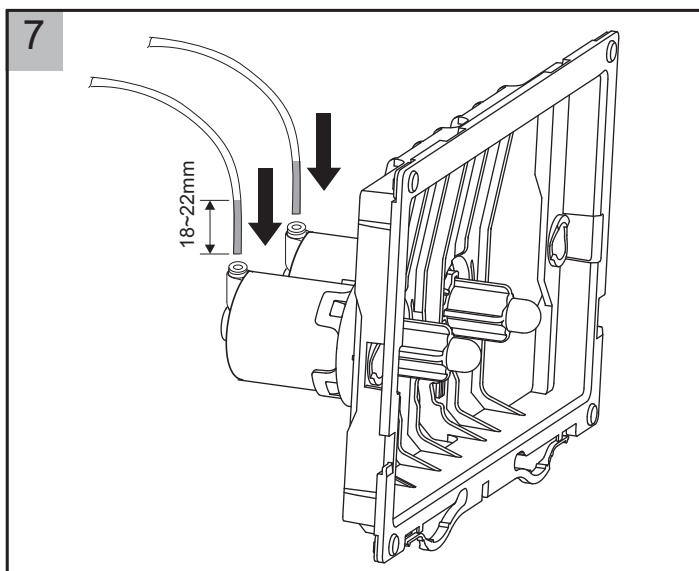

hideaway+

Metal Round Button (In-Wall)

Installation

hideaway+

hideaway+

Care Details

We recommend the use of soapy water, soft cloth or approved cleaners.
 This product should not be cleaned with abrasive materials.
 Damage caused by any improper treatment is not covered by the product warranty - refer to Warranty Conditions.