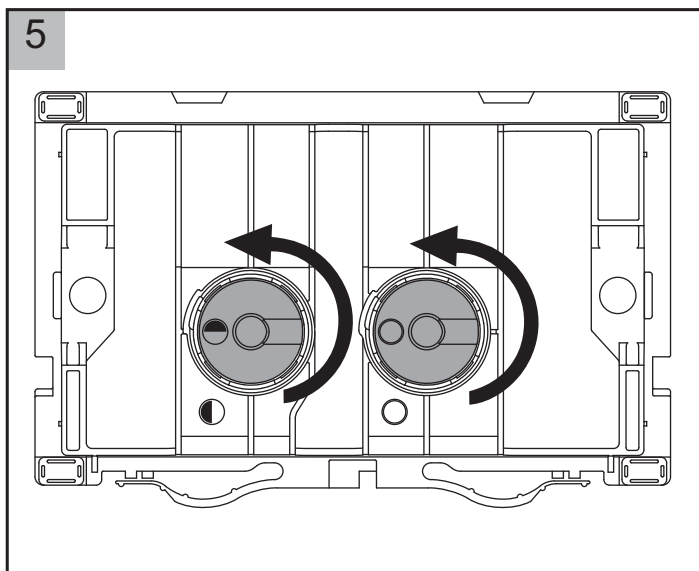

hideaway+

Metal Round Button (In-Wall)

Installation

hideaway+

hideaway+

Care Details

We recommend the use of soapy water, soft cloth or approved cleaners.
 This product should not be cleaned with abrasive materials.
 Damage caused by any improper treatment is not covered by the product warranty - refer to Warranty Conditions.