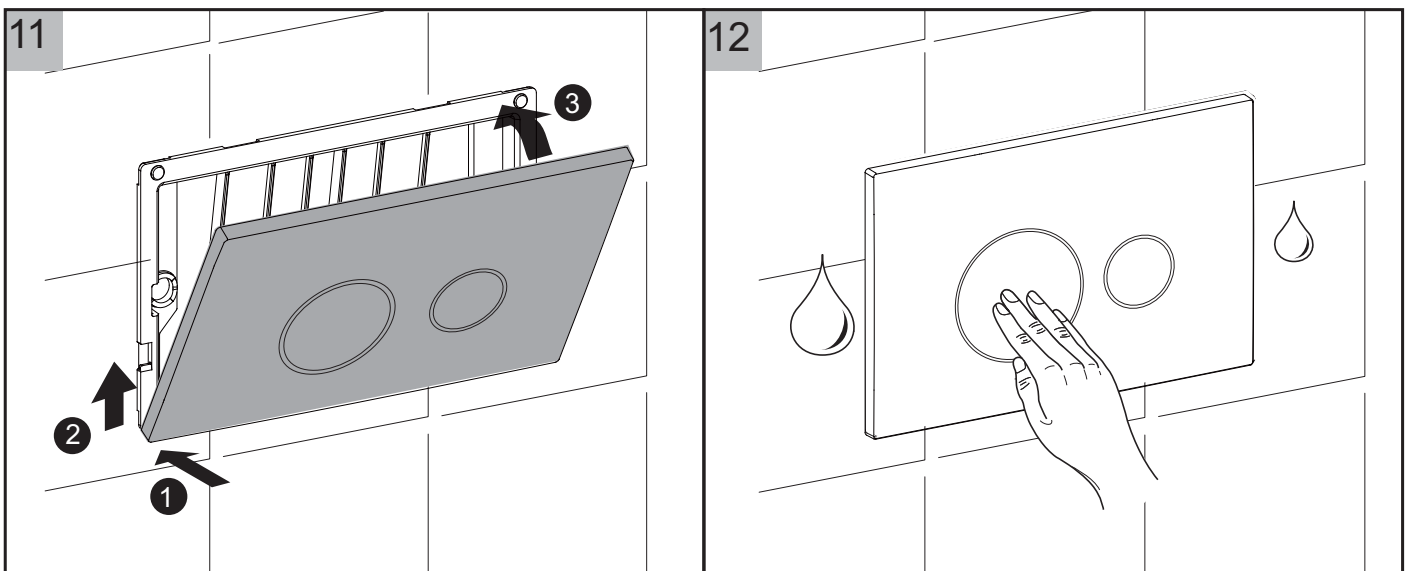

hideaway+

Metal Round Button (In-Wall)

Installation

hideaway+

hideaway+

Care Details

We recommend the use of soapy water, soft cloth or approved cleaners.
 This product should not be cleaned with abrasive materials.
 Damage caused by any improper treatment is not covered by the product warranty - refer to Warranty Conditions.