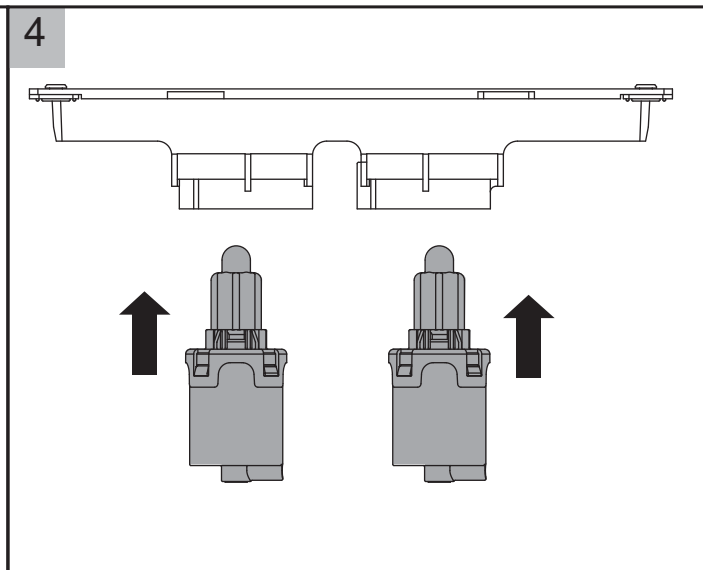

hideaway+

Metal Round Button (In-Wall)

Installation

hideaway+

hideaway+

Care Details

We recommend the use of soapy water, soft cloth or approved cleaners.
 This product should not be cleaned with abrasive materials.
 Damage caused by any improper treatment is not covered by the product warranty - refer to Warranty Conditions.