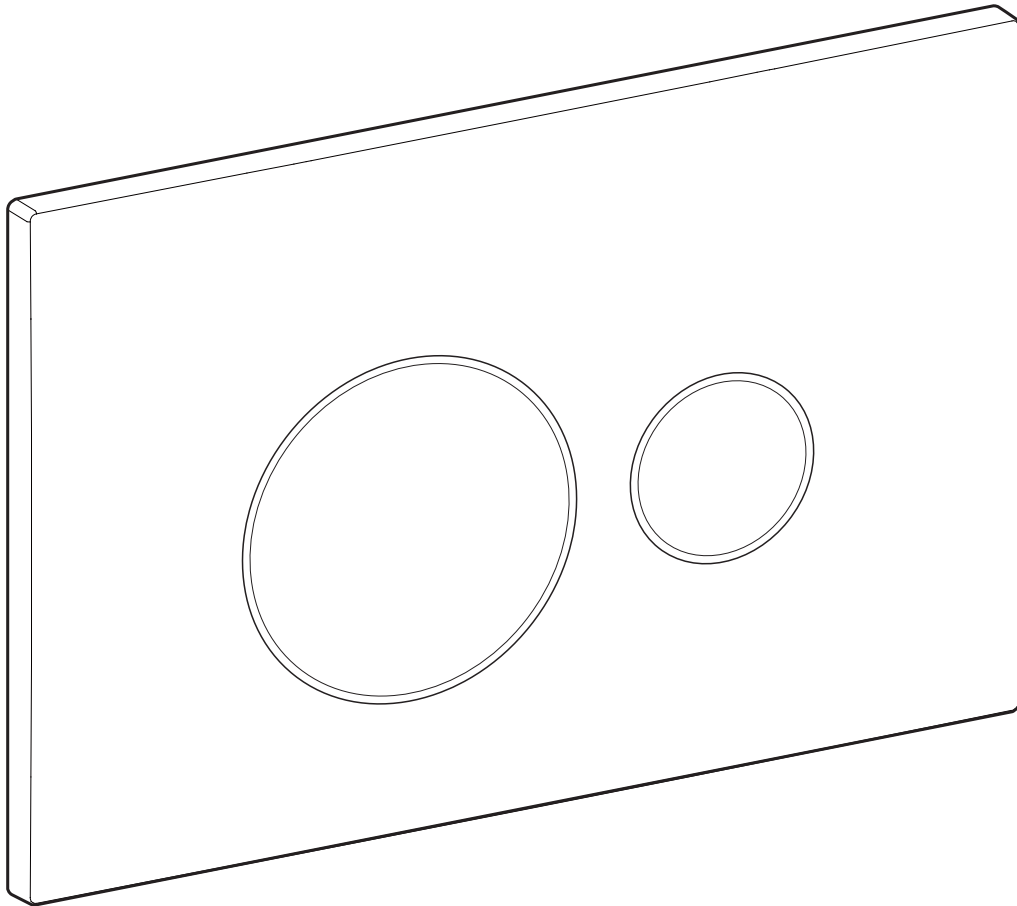

hideaway+

Metal Round Button (In-Wall)

Installation

hideaway+

hideaway+

Care Details

We recommend the use of soapy water, soft cloth or approved cleaners.
 This product should not be cleaned with abrasive materials.
 Damage caused by any improper treatment is not covered by the product warranty - refer to Warranty Conditions.