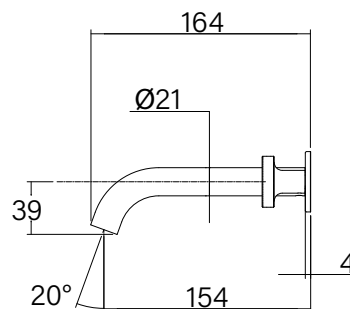

**Faucet Strommen Vara Disc Wall Basin / Bath Hostess Tap System Right Hand 150mm Kit
Matte Black (6 Star) Lead Free
40072**

SPECIFICATIONS	
Recommended Use	Domestic; Commercial; Hotel
Colour Finish	Matte Black
Primary Material	DR Brass
Recommended Pressure Range	300 - 500 kPa
Max Continuous Working Temperature (deg C)	65
Min Continuous Working Temperature (deg C)	5
Hot Water Unit Suitability	Storage Tank, Continuous Flow
WARRANTY	
Warranty - Domestic Use (Years)	40
Spare Parts & Labour (Years)	10
<i>Please refer to Warranty Page for full Terms and Conditions</i>	

Disclaimer: Products in this specification manual must by regulation be installed by licensed and registered trade people. The manufacturer/distributor reserves the right to vary specifications or delete models from their range without prior notification. Dimensions are nominal measurements only. Dimensions and set-outs listed are correct at time of publication however the manufacturer/distributor takes no responsibility for printing errors.