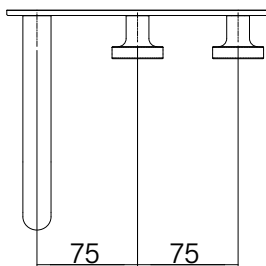

**Faucet Strommen Vara Disc Wall Basin / Bath Hostess Tap System Right Hand 150mm Kit
Matte Black (6 Star) Lead Free
40072**

SPECIFICATIONS	
Recommended Use	Domestic; Commercial; Hotel
Colour Finish	Matte Black
Primary Material	DR Brass
Recommended Pressure Range	300 - 500 kPa
Max Continuous Working Temperature (deg C)	65
Min Continuous Working Temperature (deg C)	5
Hot Water Unit Suitability	Storage Tank, Continuous Flow
WARRANTY	
Warranty - Domestic Use (Years)	40
Spare Parts & Labour (Years)	10
<i>Please refer to Warranty Page for full Terms and Conditions</i>	