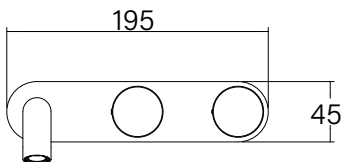

**Faucet Strommen Vara Disc Wall Basin / Bath Hostess Tap System Right Hand 150mm Kit
Matte Black (6 Star) Lead Free
40072**

SPECIFICATIONS	
Recommended Use	Domestic; Commercial; Hotel
Colour Finish	Matte Black
Primary Material	DR Brass
Recommended Pressure Range	300 - 500 kPa
Max Continuous Working Temperature (deg C)	65
Min Continuous Working Temperature (deg C)	5
Hot Water Unit Suitability	Storage Tank, Continuous Flow
WARRANTY	
Warranty - Domestic Use (Years)	40
Spare Parts & Labour (Years)	10
<i>Please refer to Warranty Page for full Terms and Conditions</i>	

Disclaimer: Products in this specification manual must by regulation be installed by licensed and registered trade people. The manufacturer/distributor reserves the right to vary specifications or delete models from their range without prior notification. Dimensions are nominal measurements only. Dimensions and set-outs listed are correct at time of publication however the manufacturer/distributor takes no responsibility for printing errors.