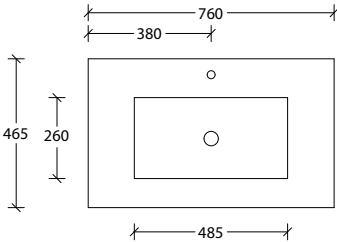

Tech Page Version 1

Domaine Twin All-Drawer Floor Mount

STANDARD SIZES (mm)	600	750	900	1200	1200	1500	1800
Cast Marble	Centre	Centre	Centre	Centre	Double	Centre / Double	Centre / Double
Width (mm)	600	750	900	1200	1200	1500	1800
Depth (mm)	460	460	460	460	460	460	460
Height (mm)	902	902	902	902	902	902	902
Number of Drawers	2	2	2	2	4	4	4
Ceramic*	Centre	Centre	Centre	Centre	Double	Centre / Double	
Width (mm)	610*	760*	910*	1210*	1210*	1520*	
Depth (mm)	460*	460*	460*	460*	460*	460*	
Height (mm)	895	895	895	895	895	895	
Number of Drawers	2	2	2	2	4	4	
Benchtop Options	Centre	Centre	Centre	Centre	Double	Centre / Double	Centre / Double
Width (mm)	600	750	900	1200	1200	1500	1800
Depth (mm)	500	500	500	500	500	500	500
Height (mm) - 12mm benchtop (Durasein Only)	892	892	892	892	892	892	892
Height (mm) - 20mm benchtop (Cherry Pie / Caesarstone Mineral Only)	900	900	900	900	900	900	900
Height (mm) - 50mm benchtop (All benchtop options)	930	930	930	930	930	930	930
Height (mm) - 90mm benchtop (All benchtop options)	970	970	970	970	970	970	970
Number of Drawers	2	2	2	2	4	4	4

20mm Cherry Pie / Caesarstone Mineral

50mm Benchtop

90mm Benchtop

Dimensions are nominal measurements only.

* Due to the manufacturing nature of ceramic tops, size variation (+/-5mm) is to be expected, due to the 1200°C kiln vitrification process.

Domaine Twin All-Drawer Floor Mount

750mm Cast Marble Top (22mm)

Centre Bowl

750mm Ceramic* Top (15mm)

Centre Bowl

750mm Benchtop

Centre Bowl

12mm Durasein

**20mm Cherry Pie /
Caesarstone Mineral**

50mm Benchtop

90mm Benchtop

Dimensions are nominal measurements only.

* Due to the manufacturing nature of ceramic tops, size variation (+/-5mm) is to be expected, due to the 1200°C kiln vitrification process.