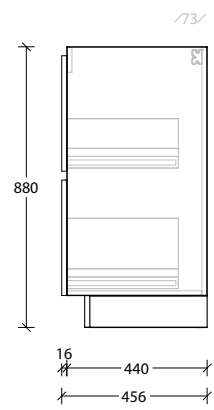

20mm Cherry Pie /
Caesarstone Mineral

50mm Benchtop

90mm Benchtop

Dimensions are nominal measurements only.

* Due to the manufacturing nature of ceramic tops, size variation (+/-5mm) is to be expected, due to the 1200°C kiln vitrification process.

Domaine Twin All-Drawer Floor Mount

1200mm Cast Marble Top (22mm)

Centre Bowl

1200mm Cast Marble Top (22mm)

Double Bowl

1200mm Ceramic* Top (15mm)

Centre Bowl

1200mm Ceramic* Top (15mm)

Double Bowl

Dimensions are nominal measurements only.

* Due to the manufacturing nature of ceramic tops, size variation (+/-5mm) is to be expected, due to the 1200°C kiln vitrification process.

Domaine Twin All-Drawer Floor Mount

50mm Benchtop

90mm Benchtop

Dimensions are nominal measurements only.

Domaine Twin All-Drawer Floor Mount

1500mm Cast Marble Top (22mm)

Centre Bowl

1500mm Cast Marble Top (22mm)

Double Bowl