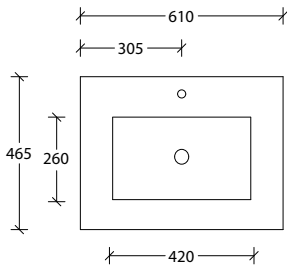

Tech Page Version 1

Domaine Twin All-Drawer Floor Mount

STANDARD SIZES (mm)	600	750	900	1200	1200	1500	1800
Cast Marble	Centre	Centre	Centre	Centre	Double	Centre / Double	Centre / Double
Width (mm)	600	750	900	1200	1200	1500	1800
Depth (mm)	460	460	460	460	460	460	460
Height (mm)	902	902	902	902	902	902	902
Number of Drawers	2	2	2	2	4	4	4
Ceramic*	Centre	Centre	Centre	Centre	Double	Centre / Double	
Width (mm)	610*	760*	910*	1210*	1210*	1520*	
Depth (mm)	460*	460*	460*	460*	460*	460*	
Height (mm)	895	895	895	895	895	895	
Number of Drawers	2	2	2	2	4	4	
Benchtop Options	Centre	Centre	Centre	Centre	Double	Centre / Double	Centre / Double
Width (mm)	600	750	900	1200	1200	1500	1800
Depth (mm)	500	500	500	500	500	500	500
Height (mm) - 12mm benchtop (Durasein Only)	892	892	892	892	892	892	892
Height (mm) - 20mm benchtop (Cherry Pie / Caesarstone Mineral Only)	900	900	900	900	900	900	900
Height (mm) - 50mm benchtop (All benchtop options)	930	930	930	930	930	930	930
Height (mm) - 90mm benchtop (All benchtop options)	970	970	970	970	970	970	970
Number of Drawers	2	2	2	2	4	4	4

Domaine Twin All-Drawer Floor Mount

600mm Cast Marble Top (22mm)

Centre Bowl

600mm Ceramic* Top (15mm)

Centre Bowl

600mm Benchtop

Centre Bowl

12mm Durasein

20mm Cherry Pie / Caesarstone Mineral

50mm Benchtop

90mm Benchtop

Dimensions are nominal measurements only.

* Due to the manufacturing nature of ceramic tops, size variation (+/-5mm) is to be expected, due to the 1200°C kiln vitrification process.

1500mm Ceramic* Top (15mm)

Centre Bowl

1500mm Ceramic* Top (15mm)

Double Bowl

Dimensions are nominal measurements only.

* Due to the manufacturing nature of ceramic tops, size variation (+/-5mm) is to be expected, due to the 1200°C kiln vitrification process.