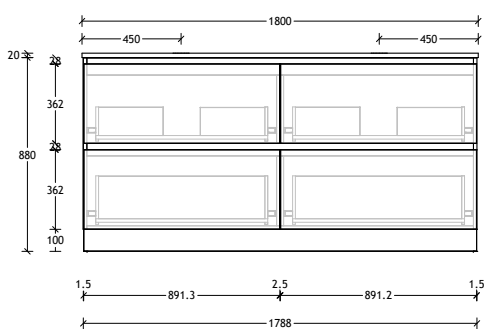

1800mm Cast Marble Top (22mm)

Double Bowl