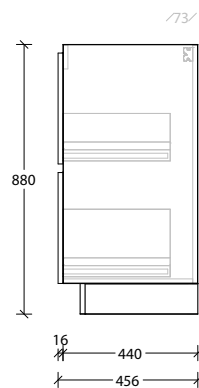

Tech Page Version 1

Domaine Twin All-Drawer Floor Mount

STANDARD SIZES (mm)	600	750	900	1200	1200	1500	1800
Cast Marble	Centre	Centre	Centre	Centre	Double	Centre / Double	Centre / Double
Width (mm)	600	750	900	1200	1200	1500	1800
Depth (mm)	460	460	460	460	460	460	460
Height (mm)	902	902	902	902	902	902	902
Number of Drawers	2	2	2	2	4	4	4
Ceramic*	Centre	Centre	Centre	Centre	Double	Centre / Double	
Width (mm)	610*	760*	910*	1210*	1210*	1520*	
Depth (mm)	460*	460*	460*	460*	460*	460*	
Height (mm)	895	895	895	895	895	895	
Number of Drawers	2	2	2	2	4	4	
Benchtop Options	Centre	Centre	Centre	Centre	Double	Centre / Double	Centre / Double
Width (mm)	600	750	900	1200	1200	1500	1800
Depth (mm)	500	500	500	500	500	500	500
Height (mm) - 12mm benchtop (Durasein Only)	892	892	892	892	892	892	892
Height (mm) - 20mm benchtop (Cherry Pie / Caesarstone Mineral Only)	900	900	900	900	900	900	900
Height (mm) - 50mm benchtop (All benchtop options)	930	930	930	930	930	930	930
Height (mm) - 90mm benchtop (All benchtop options)	970	970	970	970	970	970	970
Number of Drawers	2	2	2	2	4	4	4

Domaine Twin All-Drawer Floor Mount

600mm Cast Marble Top (22mm)

Centre Bowl

600mm Ceramic* Top (15mm)

Centre Bowl

600mm Benchtop

Centre Bowl

12mm Durasein

20mm Cherry Pie / Caesarstone Mineral

50mm Benchtop

90mm Benchtop

Dimensions are nominal measurements only.

* Due to the manufacturing nature of ceramic tops, size variation (+/-5mm) is to be expected, due to the 1200°C kiln vitrification process.

1500mm Ceramic* Top (15mm)

Centre Bowl

1500mm Ceramic* Top (15mm)

Double Bowl

Dimensions are nominal measurements only.

* Due to the manufacturing nature of ceramic tops, size variation (+/-5mm) is to be expected, due to the 1200°C kiln vitrification process.