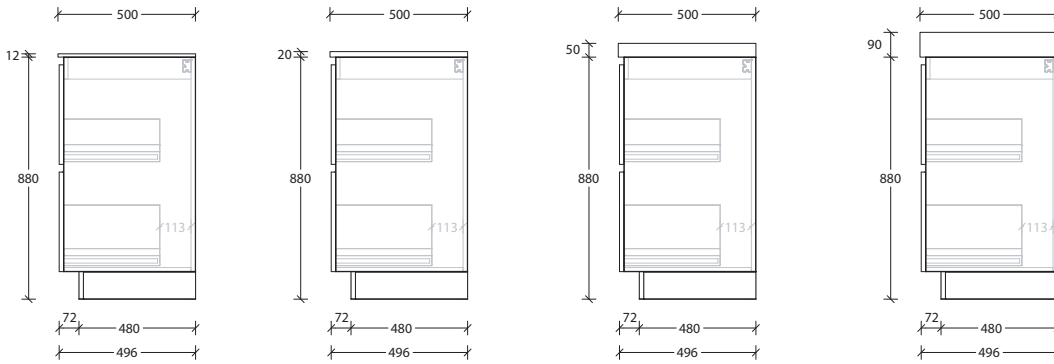

50mm Benchtop

90mm Benchtop

Dimensions are nominal measurements only.

Domaine Twin All-Drawer Floor Mount

1500mm Cast Marble Top (22mm)

Centre Bowl

1500mm Cast Marble Top (22mm)

Double Bowl

1500mm Ceramic* Top (15mm)

Centre Bowl

1500mm Ceramic* Top (15mm)

Double Bowl

Dimensions are nominal measurements only.

* Due to the manufacturing nature of ceramic tops, size variation (+/-5mm) is to be expected, due to the 1200°C kiln vitrification process.

Domaine Twin All-Drawer Floor Mount

1500mm Benchtop
Centre Bowl

12mm Durasein

**20mm Cherry Pie /
Caesarstone Mineral**

50mm Benchtop

90mm Benchtop

1500mm Benchtop
Double Bowl

12mm Durasein

**20mm Cherry Pie /
Caesarstone Mineral**

50mm Benchtop

90mm Benchtop

Dimensions are nominal measurements only.

Domaine Twin All-Drawer Floor Mount

1800mm Cast Marble Top (22mm)

Centre Bowl

1800mm Cast Marble Top (22mm)