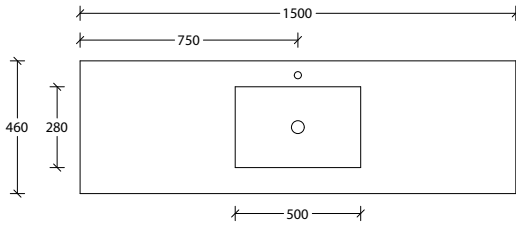

Double Bowl

Dimensions are nominal measurements only.

* Due to the manufacturing nature of ceramic tops, size variation (+/-5mm) is to be expected, due to the 1200°C kiln vitrification process.

Domaine Twin All-Drawer Floor Mount

50mm Benchtop

90mm Benchtop

Dimensions are nominal measurements only.

Domaine Twin All-Drawer Floor Mount

1500mm Cast Marble Top (22mm)

Centre Bowl

1500mm Cast Marble Top (22mm)

Double Bowl

1500mm Ceramic* Top (15mm)

Centre Bowl

1500mm Ceramic* Top (15mm)

Double Bowl

Dimensions are nominal measurements only.

* Due to the manufacturing nature of ceramic tops, size variation (+/-5mm) is to be expected, due to the 1200°C kiln vitrification process.

**20mm Cherry Pie /
Caesarstone Mineral**

50mm Benchtop

90mm Benchtop

Dimensions are nominal measurements only.

Domaine Twin All-Drawer Floor Mount

1800mm Cast Marble Top (22mm)

Centre Bowl

1800mm Cast Marble Top (22mm)