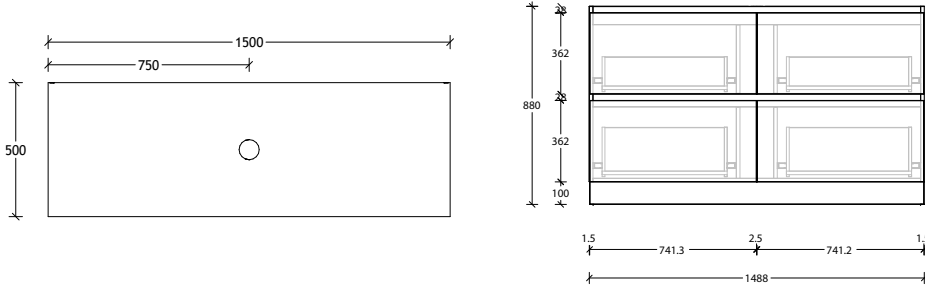

Domaine Twin All-Drawer Floor Mount

12mm Durasein

**20mm Cherry Pie /
Caesarstone Mineral**

50mm Benchtop

90mm Benchtop