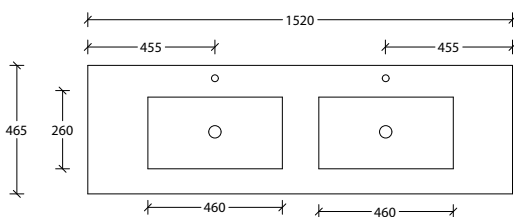

Double Bowl

Dimensions are nominal measurements only.

* Due to the manufacturing nature of ceramic tops, size variation (+/-5mm) is to be expected, due to the 1200°C kiln vitrification process.

Domaine Twin All-Drawer Floor Mount

50mm Benchtop

90mm Benchtop

Dimensions are nominal measurements only.

Domaine Twin All-Drawer Floor Mount

1500mm Cast Marble Top (22mm)

Centre Bowl

1500mm Cast Marble Top (22mm)

Double Bowl

1500mm Ceramic* Top (15mm)

Centre Bowl

1500mm Ceramic* Top (15mm)

Double Bowl

Dimensions are nominal measurements only.

* Due to the manufacturing nature of ceramic tops, size variation (+/-5mm) is to be expected, due to the 1200°C kiln vitrification process.

**20mm Cherry Pie /
Caesarstone Mineral**

50mm Benchtop

90mm Benchtop

Dimensions are nominal measurements only.

Domaine Twin All-Drawer Floor Mount

1800mm Cast Marble Top (22mm)

Centre Bowl

1800mm Cast Marble Top (22mm)