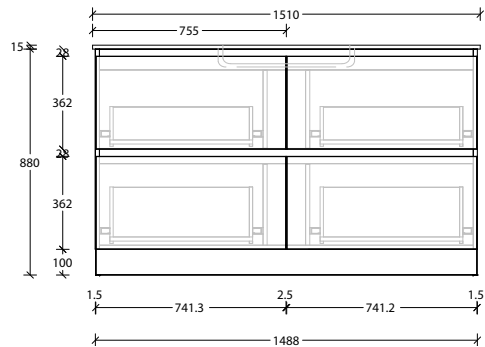

Double Bowl

Dimensions are nominal measurements only.

* Due to the manufacturing nature of ceramic tops, size variation (+/-5mm) is to be expected, due to the 1200°C kiln vitrification process.

Domaine Twin All-Drawer Floor Mount

50mm Benchtop

90mm Benchtop

Dimensions are nominal measurements only.

Domaine Twin All-Drawer Floor Mount

1500mm Cast Marble Top (22mm)

Centre Bowl

1500mm Cast Marble Top (22mm)

Double Bowl

1500mm Ceramic* Top (15mm)

Centre Bowl

1500mm Ceramic* Top (15mm)

Double Bowl

Dimensions are nominal measurements only.

* Due to the manufacturing nature of ceramic tops, size variation (+/-5mm) is to be expected, due to the 1200°C kiln vitrification process.

**20mm Cherry Pie /
Caesarstone Mineral**

50mm Benchtop

90mm Benchtop

Dimensions are nominal measurements only.

Domaine Twin All-Drawer Floor Mount

1800mm Cast Marble Top (22mm)

Centre Bowl

1800mm Cast Marble Top (22mm)