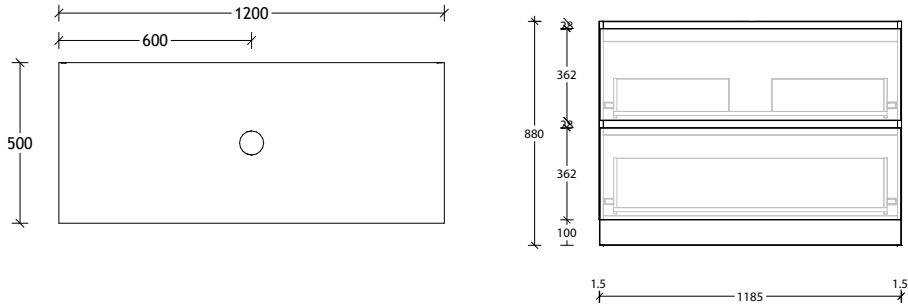

Domaine Twin All-Drawer Floor Mount

1200mm Benchtop Centre Bowl

12mm Durasein

20mm Cherry Pie / Caesarstone Mineral

50mm Benchtop

90mm Benchtop