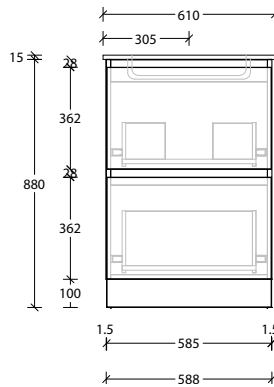

Tech Page Version 1

Domaine Twin All-Drawer Floor Mount

STANDARD SIZES (mm)	600	750	900	1200	1200	1500	1800
Cast Marble	Centre	Centre	Centre	Centre	Double	Centre / Double	Centre / Double
Width (mm)	600	750	900	1200	1200	1500	1800
Depth (mm)	460	460	460	460	460	460	460
Height (mm)	902	902	902	902	902	902	902
Number of Drawers	2	2	2	2	4	4	4
Ceramic*	Centre	Centre	Centre	Centre	Double	Centre / Double	
Width (mm)	610*	760*	910*	1210*	1210*	1520*	
Depth (mm)	460*	460*	460*	460*	460*	460*	
Height (mm)	895	895	895	895	895	895	
Number of Drawers	2	2	2	2	4	4	
Benchtop Options	Centre	Centre	Centre	Centre	Double	Centre / Double	Centre / Double
Width (mm)	600	750	900	1200	1200	1500	1800
Depth (mm)	500	500	500	500	500	500	500
Height (mm) - 12mm benchtop (Durasein Only)	892	892	892	892	892	892	892
Height (mm) - 20mm benchtop (Cherry Pie / Caesarstone Mineral Only)	900	900	900	900	900	900	900
Height (mm) - 50mm benchtop (All benchtop options)	930	930	930	930	930	930	930
Height (mm) - 90mm benchtop (All benchtop options)	970	970	970	970	970	970	970
Number of Drawers	2	2	2	2	4	4	4

Domaine Twin All-Drawer Floor Mount

600mm Cast Marble Top (22mm)

Centre Bowl

600mm Ceramic* Top (15mm)

Centre Bowl

600mm Benchtop

Centre Bowl

12mm Durasein

20mm Cherry Pie / Caesarstone Mineral

50mm Benchtop

90mm Benchtop

Dimensions are nominal measurements only.

* Due to the manufacturing nature of ceramic tops, size variation (+/-5mm) is to be expected, due to the 1200°C kiln vitrification process.

1500mm Ceramic* Top (15mm)

Centre Bowl

1500mm Ceramic* Top (15mm)

Double Bowl

Dimensions are nominal measurements only.

* Due to the manufacturing nature of ceramic tops, size variation (+/-5mm) is to be expected, due to the 1200°C kiln vitrification process.