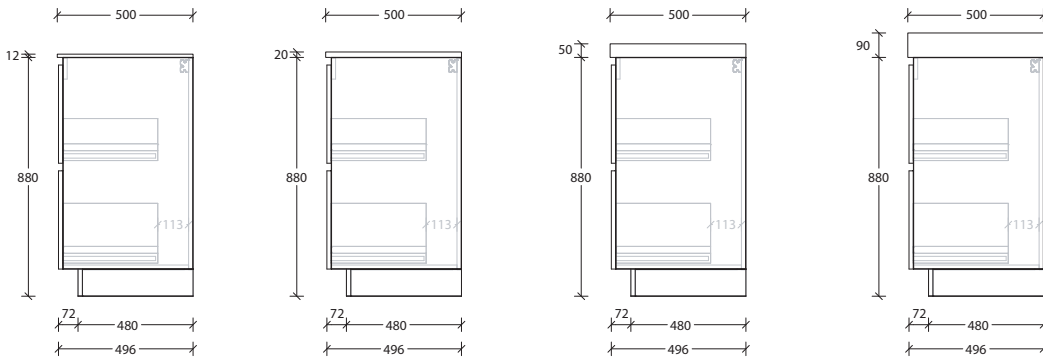

Double Bowl

Dimensions are nominal measurements only.

* Due to the manufacturing nature of ceramic tops, size variation (+/-5mm) is to be expected, due to the 1200°C kiln vitrification process.

Domaine Twin All-Drawer Floor Mount

1200mm Benchtop Centre Bowl

12mm Durasein

20mm Cherry Pie / Caesarstone Mineral

50mm Benchtop

90mm Benchtop

1200mm Benchtop Double Bowl

12mm Durasein

20mm Cherry Pie / Caesarstone Mineral

50mm Benchtop

90mm Benchtop

Dimensions are nominal measurements only.

Domaine Twin All-Drawer Floor Mount

1500mm Cast Marble Top (22mm)

Centre Bowl

1500mm Cast Marble Top (22mm)

Double Bowl

1500mm Ceramic* Top (15mm)

Centre Bowl

1500mm Ceramic* Top (15mm)

Double Bowl

Dimensions are nominal measurements only.

* Due to the manufacturing nature of ceramic tops, size variation (+/-5mm) is to be expected, due to the 1200°C kiln vitrification process.