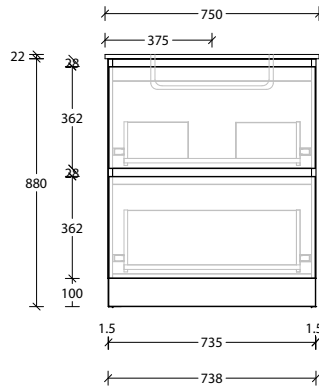

Tech Page Version 1

Domaine Twin All-Drawer Floor Mount

STANDARD SIZES (mm)	600	750	900	1200	1200	1500	1800
Cast Marble	Centre	Centre	Centre	Centre	Double	Centre / Double	Centre / Double
Width (mm)	600	750	900	1200	1200	1500	1800
Depth (mm)	460	460	460	460	460	460	460
Height (mm)	902	902	902	902	902	902	902
Number of Drawers	2	2	2	2	4	4	4
Ceramic*	Centre	Centre	Centre	Centre	Double	Centre / Double	
Width (mm)	610*	760*	910*	1210*	1210*	1520*	
Depth (mm)	460*	460*	460*	460*	460*	460*	
Height (mm)	895	895	895	895	895	895	
Number of Drawers	2	2	2	2	4	4	
Benchtop Options	Centre	Centre	Centre	Centre	Double	Centre / Double	Centre / Double
Width (mm)	600	750	900	1200	1200	1500	1800
Depth (mm)	500	500	500	500	500	500	500
Height (mm) - 12mm benchtop (Durasein Only)	892	892	892	892	892	892	892
Height (mm) - 20mm benchtop (Cherry Pie / Caesarstone Mineral Only)	900	900	900	900	900	900	900
Height (mm) - 50mm benchtop (All benchtop options)	930	930	930	930	930	930	930
Height (mm) - 90mm benchtop (All benchtop options)	970	970	970	970	970	970	970
Number of Drawers	2	2	2	2	4	4	4

20mm Cherry Pie / Caesarstone Mineral

50mm Benchtop

90mm Benchtop

Dimensions are nominal measurements only.

* Due to the manufacturing nature of ceramic tops, size variation (+/-5mm) is to be expected, due to the 1200°C kiln vitrification process.

Domaine Twin All-Drawer Floor Mount

750mm Cast Marble Top (22mm)

Centre Bowl

750mm Ceramic* Top (15mm)

Centre Bowl

750mm Benchtop

Centre Bowl

12mm Durasein

**20mm Cherry Pie /
Caesarstone Mineral**

50mm Benchtop

90mm Benchtop

Dimensions are nominal measurements only.

* Due to the manufacturing nature of ceramic tops, size variation (+/-5mm) is to be expected, due to the 1200°C kiln vitrification process.