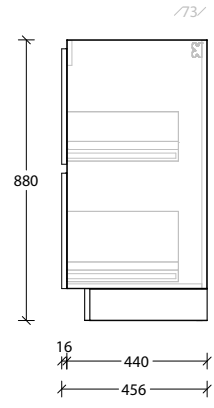

20mm Cherry Pie /
Caesarstone Mineral

50mm Benchtop

90mm Benchtop

Dimensions are nominal measurements only.

* Due to the manufacturing nature of ceramic tops, size variation (+/-5mm) is to be expected, due to the 1200°C kiln vitrification process.

Domaine Twin All-Drawer Floor Mount

1200mm Cast Marble Top (22mm)

Centre Bowl

1200mm Cast Marble Top (22mm)

Double Bowl

1200mm Ceramic* Top (15mm)

Centre Bowl

1200mm Ceramic* Top (15mm)

Double Bowl

Dimensions are nominal measurements only.

* Due to the manufacturing nature of ceramic tops, size variation (+/-5mm) is to be expected, due to the 1200°C kiln vitrification process.

Domaine Twin All-Drawer Floor Mount

1500mm Ceramic* Top (15mm)

Centre Bowl

1500mm Ceramic* Top (15mm)

Double Bowl

Dimensions are nominal measurements only.

* Due to the manufacturing nature of ceramic tops, size variation (+/-5mm) is to be expected, due to the 1200°C kiln vitrification process.