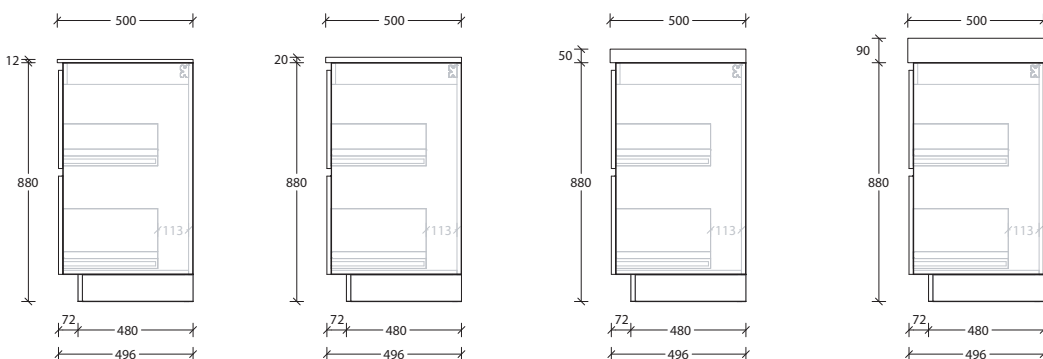

Double Bowl

Dimensions are nominal measurements only.

* Due to the manufacturing nature of ceramic tops, size variation (+/-5mm) is to be expected, due to the 1200°C kiln vitrification process.

Domaine Twin All-Drawer Floor Mount

1200mm Benchtop Centre Bowl

12mm Durasein

20mm Cherry Pie / Caesarstone Mineral

50mm Benchtop

90mm Benchtop

1200mm Benchtop Double Bowl

12mm Durasein

20mm Cherry Pie / Caesarstone Mineral

50mm Benchtop

90mm Benchtop

Dimensions are nominal measurements only.

Domaine Twin All-Drawer Floor Mount

1500mm Cast Marble Top (22mm)

Centre Bowl

1500mm Cast Marble Top (22mm)

Double Bowl

1500mm Ceramic* Top (15mm)

Centre Bowl

1500mm Ceramic* Top (15mm)

Double Bowl

Dimensions are nominal measurements only.

* Due to the manufacturing nature of ceramic tops, size variation (+/-5mm) is to be expected, due to the 1200°C kiln vitrification process.