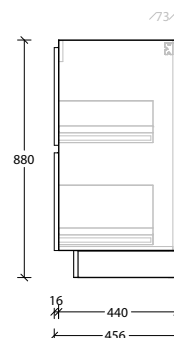

1800mm Cast Marble Top (22mm)

Double Bowl