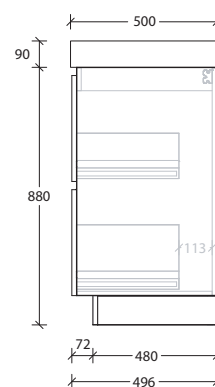

50mm Benchtop

90mm Benchtop

Dimensions are nominal measurements only.

Domaine Twin All-Drawer Floor Mount

1500mm Cast Marble Top (22mm)

Centre Bowl

1500mm Cast Marble Top (22mm)

Double Bowl

1500mm Ceramic* Top (15mm)

Centre Bowl

1500mm Ceramic* Top (15mm)

Double Bowl

Dimensions are nominal measurements only.

* Due to the manufacturing nature of ceramic tops, size variation (+/-5mm) is to be expected, due to the 1200°C kiln vitrification process.

**20mm Cherry Pie /
Caesarstone Mineral**

50mm Benchtop

90mm Benchtop

Dimensions are nominal measurements only.

Domaine Twin All-Drawer Floor Mount

1800mm Cast Marble Top (22mm)

Centre Bowl

1800mm Cast Marble Top (22mm)

1800mm Benchtop

Double Bowl

12mm Durasein

20mm Cherry Pie / Caesarstone Mineral

50mm Benchtop

90mm Benchtop

Dimensions are nominal measurements only.