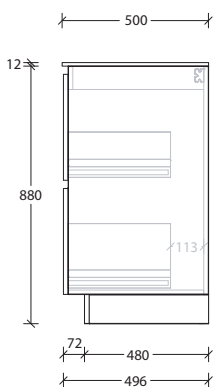

1500mm Ceramic* Top (15mm)

Centre Bowl

1500mm Ceramic* Top (15mm)

Double Bowl

Dimensions are nominal measurements only.

* Due to the manufacturing nature of ceramic tops, size variation (+/-5mm) is to be expected, due to the 1200°C kiln vitrification process.

**20mm Cherry Pie /
Caesarstone Mineral**

50mm Benchtop

90mm Benchtop

Dimensions are nominal measurements only.

Domaine Twin All-Drawer Floor Mount

1800mm Cast Marble Top (22mm)

Centre Bowl

1800mm Cast Marble Top (22mm)

Double Bowl

Domaine Twin All-Drawer Floor Mount

1800mm Benchtop

Centre Bowl

12mm Durasein

20mm Cherry Pie / Caesarstone Mineral

50mm Benchtop

90mm Benchtop

1800mm Benchtop

Double Bowl

12mm Durasein

20mm Cherry Pie / Caesarstone Mineral

50mm Benchtop

90mm Benchtop

Dimensions are nominal measurements only.