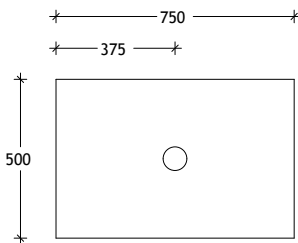

Tech Page Version 1

Domaine Twin All-Drawer Floor Mount

STANDARD SIZES (mm)	600	750	900	1200	1200	1500	1800
Cast Marble	Centre	Centre	Centre	Centre	Double	Centre / Double	Centre / Double
Width (mm)	600	750	900	1200	1200	1500	1800
Depth (mm)	460	460	460	460	460	460	460
Height (mm)	902	902	902	902	902	902	902
Number of Drawers	2	2	2	2	4	4	4
Ceramic*	Centre	Centre	Centre	Centre	Double	Centre / Double	
Width (mm)	610*	760*	910*	1210*	1210*	1520*	
Depth (mm)	460*	460*	460*	460*	460*	460*	
Height (mm)	895	895	895	895	895	895	
Number of Drawers	2	2	2	2	4	4	
Benchtop Options	Centre	Centre	Centre	Centre	Double	Centre / Double	Centre / Double
Width (mm)	600	750	900	1200	1200	1500	1800
Depth (mm)	500	500	500	500	500	500	500
Height (mm) - 12mm benchtop (Durasein Only)	892	892	892	892	892	892	892
Height (mm) - 20mm benchtop (Cherry Pie / Caesarstone Mineral Only)	900	900	900	900	900	900	900
Height (mm) - 50mm benchtop (All benchtop options)	930	930	930	930	930	930	930
Height (mm) - 90mm benchtop (All benchtop options)	970	970	970	970	970	970	970
Number of Drawers	2	2	2	2	4	4	4

20mm Cherry Pie / Caesarstone Mineral

50mm Benchtop

90mm Benchtop

Dimensions are nominal measurements only.

* Due to the manufacturing nature of ceramic tops, size variation (+/-5mm) is to be expected, due to the 1200°C kiln vitrification process.

Domaine Twin All-Drawer Floor Mount

750mm Cast Marble Top (22mm)

Centre Bowl

750mm Ceramic* Top (15mm)

Centre Bowl

750mm Benchtop

Centre Bowl

12mm Durasein

**20mm Cherry Pie /
Caesarstone Mineral**

50mm Benchtop

90mm Benchtop

Dimensions are nominal measurements only.

* Due to the manufacturing nature of ceramic tops, size variation (+/-5mm) is to be expected, due to the 1200°C kiln vitrification process.