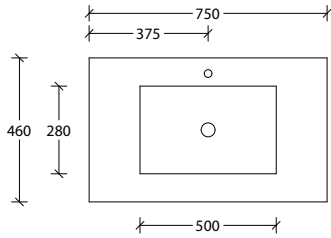

Domaine Twin All-Drawer Floor Mount

750mm Cast Marble Top (22mm)

Centre Bowl