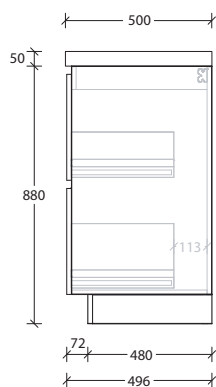

1500mm Ceramic* Top (15mm)

Centre Bowl

1500mm Ceramic* Top (15mm)

Double Bowl

Dimensions are nominal measurements only.

* Due to the manufacturing nature of ceramic tops, size variation (+/-5mm) is to be expected, due to the 1200°C kiln vitrification process.

**20mm Cherry Pie /
Caesarstone Mineral**

50mm Benchtop

90mm Benchtop

Dimensions are nominal measurements only.

Domaine Twin All-Drawer Floor Mount

1800mm Cast Marble Top (22mm)

Centre Bowl

1800mm Cast Marble Top (22mm)

Double Bowl

Domaine Twin All-Drawer Floor Mount

1800mm Benchtop

Centre Bowl

12mm Durasein

20mm Cherry Pie / Caesarstone Mineral

50mm Benchtop

90mm Benchtop

1800mm Benchtop

Double Bowl

12mm Durasein

20mm Cherry Pie / Caesarstone Mineral

50mm Benchtop

90mm Benchtop

Dimensions are nominal measurements only.