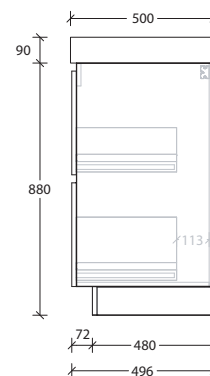

Tech Page Version 1

Domaine Twin All-Drawer Floor Mount

STANDARD SIZES (mm)	600	750	900	1200	1200	1500	1800
Cast Marble	Centre	Centre	Centre	Centre	Double	Centre / Double	Centre / Double
Width (mm)	600	750	900	1200	1200	1500	1800
Depth (mm)	460	460	460	460	460	460	460
Height (mm)	902	902	902	902	902	902	902
Number of Drawers	2	2	2	2	4	4	4
Ceramic*	Centre	Centre	Centre	Centre	Double	Centre / Double	
Width (mm)	610*	760*	910*	1210*	1210*	1520*	
Depth (mm)	460*	460*	460*	460*	460*	460*	
Height (mm)	895	895	895	895	895	895	
Number of Drawers	2	2	2	2	4	4	
Benchtop Options	Centre	Centre	Centre	Centre	Double	Centre / Double	Centre / Double
Width (mm)	600	750	900	1200	1200	1500	1800
Depth (mm)	500	500	500	500	500	500	500
Height (mm) - 12mm benchtop (Durasein Only)	892	892	892	892	892	892	892
Height (mm) - 20mm benchtop (Cherry Pie / Caesarstone Mineral Only)	900	900	900	900	900	900	900
Height (mm) - 50mm benchtop (All benchtop options)	930	930	930	930	930	930	930
Height (mm) - 90mm benchtop (All benchtop options)	970	970	970	970	970	970	970
Number of Drawers	2	2	2	2	4	4	4

20mm Cherry Pie / Caesarstone Mineral

50mm Benchtop

90mm Benchtop

Dimensions are nominal measurements only.

* Due to the manufacturing nature of ceramic tops, size variation (+/-5mm) is to be expected, due to the 1200°C kiln vitrification process.

Domaine Twin All-Drawer Floor Mount

750mm Cast Marble Top (22mm)

Centre Bowl

750mm Ceramic* Top (15mm)

Centre Bowl

750mm Benchtop

Centre Bowl

12mm Durasein

**20mm Cherry Pie /
Caesarstone Mineral**

50mm Benchtop

90mm Benchtop

Dimensions are nominal measurements only.

* Due to the manufacturing nature of ceramic tops, size variation (+/-5mm) is to be expected, due to the 1200°C kiln vitrification process.