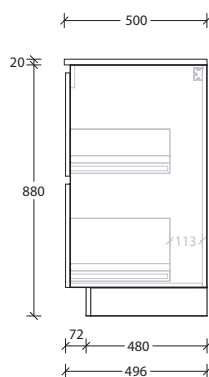

Tech Page Version 1

Domaine Twin All-Drawer Floor Mount

STANDARD SIZES (mm)	600	750	900	1200	1200	1500	1800
Cast Marble	Centre	Centre	Centre	Centre	Double	Centre / Double	Centre / Double
Width (mm)	600	750	900	1200	1200	1500	1800
Depth (mm)	460	460	460	460	460	460	460
Height (mm)	902	902	902	902	902	902	902
Number of Drawers	2	2	2	2	4	4	4
Ceramic*	Centre	Centre	Centre	Centre	Double	Centre / Double	
Width (mm)	610*	760*	910*	1210*	1210*	1520*	
Depth (mm)	460*	460*	460*	460*	460*	460*	
Height (mm)	895	895	895	895	895	895	
Number of Drawers	2	2	2	2	4	4	
Benchtop Options	Centre	Centre	Centre	Centre	Double	Centre / Double	Centre / Double
Width (mm)	600	750	900	1200	1200	1500	1800
Depth (mm)	500	500	500	500	500	500	500
Height (mm) - 12mm benchtop (Durasein Only)	892	892	892	892	892	892	892
Height (mm) - 20mm benchtop (Cherry Pie / Caesarstone Mineral Only)	900	900	900	900	900	900	900
Height (mm) - 50mm benchtop (All benchtop options)	930	930	930	930	930	930	930
Height (mm) - 90mm benchtop (All benchtop options)	970	970	970	970	970	970	970
Number of Drawers	2	2	2	2	4	4	4

Domaine Twin All-Drawer Floor Mount

600mm Cast Marble Top (22mm)

Centre Bowl

600mm Ceramic* Top (15mm)

Centre Bowl

600mm Benchtop

Centre Bowl

12mm Durasein

20mm Cherry Pie / Caesarstone Mineral

50mm Benchtop

90mm Benchtop

Dimensions are nominal measurements only.

* Due to the manufacturing nature of ceramic tops, size variation (+/-5mm) is to be expected, due to the 1200°C kiln vitrification process.

1500mm Ceramic* Top (15mm)

Centre Bowl

1500mm Ceramic* Top (15mm)

Double Bowl

Dimensions are nominal measurements only.

* Due to the manufacturing nature of ceramic tops, size variation (+/-5mm) is to be expected, due to the 1200°C kiln vitrification process.