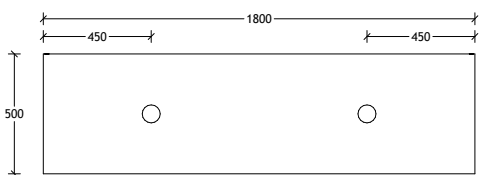

1500mm Ceramic* Top (15mm)

Centre Bowl

1500mm Ceramic* Top (15mm)

Double Bowl

Dimensions are nominal measurements only.

* Due to the manufacturing nature of ceramic tops, size variation (+/-5mm) is to be expected, due to the 1200°C kiln vitrification process.

**20mm Cherry Pie /
Caesarstone Mineral**

50mm Benchtop

90mm Benchtop

Dimensions are nominal measurements only.

Domaine Twin All-Drawer Floor Mount

1800mm Cast Marble Top (22mm)

Centre Bowl

1800mm Cast Marble Top (22mm)

Double Bowl

Domaine Twin All-Drawer Floor Mount

1800mm Benchtop

Centre Bowl

12mm Durasein

20mm Cherry Pie / Caesarstone Mineral

50mm Benchtop

90mm Benchtop

1800mm Benchtop

Double Bowl

12mm Durasein

20mm Cherry Pie / Caesarstone Mineral

50mm Benchtop

90mm Benchtop

Dimensions are nominal measurements only.