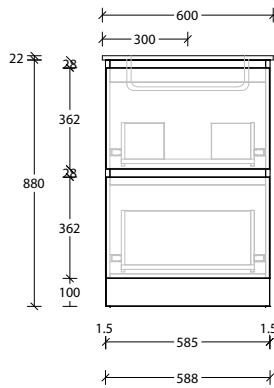

Tech Page Version 1

Domaine Twin All-Drawer Floor Mount

STANDARD SIZES (mm)	600	750	900	1200	1200	1500	1800
Cast Marble	Centre	Centre	Centre	Centre	Double	Centre / Double	Centre / Double
Width (mm)	600	750	900	1200	1200	1500	1800
Depth (mm)	460	460	460	460	460	460	460
Height (mm)	902	902	902	902	902	902	902
Number of Drawers	2	2	2	2	4	4	4
Ceramic*	Centre	Centre	Centre	Centre	Double	Centre / Double	
Width (mm)	610*	760*	910*	1210*	1210*	1520*	
Depth (mm)	460*	460*	460*	460*	460*	460*	
Height (mm)	895	895	895	895	895	895	
Number of Drawers	2	2	2	2	4	4	
Benchtop Options	Centre	Centre	Centre	Centre	Double	Centre / Double	Centre / Double
Width (mm)	600	750	900	1200	1200	1500	1800
Depth (mm)	500	500	500	500	500	500	500
Height (mm) - 12mm benchtop (Durasein Only)	892	892	892	892	892	892	892
Height (mm) - 20mm benchtop (Cherry Pie / Caesarstone Mineral Only)	900	900	900	900	900	900	900
Height (mm) - 50mm benchtop (All benchtop options)	930	930	930	930	930	930	930
Height (mm) - 90mm benchtop (All benchtop options)	970	970	970	970	970	970	970
Number of Drawers	2	2	2	2	4	4	4

Domaine Twin All-Drawer Floor Mount

600mm Cast Marble Top (22mm)

Centre Bowl

600mm Ceramic* Top (15mm)

Centre Bowl

600mm Benchtop

Centre Bowl

12mm Durasein

20mm Cherry Pie / Caesarstone Mineral

50mm Benchtop

90mm Benchtop

Dimensions are nominal measurements only.

* Due to the manufacturing nature of ceramic tops, size variation (+/-5mm) is to be expected, due to the 1200°C kiln vitrification process.

1500mm Ceramic* Top (15mm)

Centre Bowl

1500mm Ceramic* Top (15mm)

Double Bowl

Dimensions are nominal measurements only.

* Due to the manufacturing nature of ceramic tops, size variation (+/-5mm) is to be expected, due to the 1200°C kiln vitrification process.