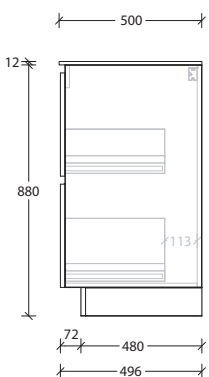

Tech Page Version 1

Domaine Twin All-Drawer Floor Mount

STANDARD SIZES (mm)	600	750	900	1200	1200	1500	1800
Cast Marble	Centre	Centre	Centre	Centre	Double	Centre / Double	Centre / Double
Width (mm)	600	750	900	1200	1200	1500	1800
Depth (mm)	460	460	460	460	460	460	460
Height (mm)	902	902	902	902	902	902	902
Number of Drawers	2	2	2	2	4	4	4
Ceramic*	Centre	Centre	Centre	Centre	Double	Centre / Double	
Width (mm)	610*	760*	910*	1210*	1210*	1520*	
Depth (mm)	460*	460*	460*	460*	460*	460*	
Height (mm)	895	895	895	895	895	895	
Number of Drawers	2	2	2	2	4	4	
Benchtop Options	Centre	Centre	Centre	Centre	Double	Centre / Double	Centre / Double
Width (mm)	600	750	900	1200	1200	1500	1800
Depth (mm)	500	500	500	500	500	500	500
Height (mm) - 12mm benchtop (Durasein Only)	892	892	892	892	892	892	892
Height (mm) - 20mm benchtop (Cherry Pie / Caesarstone Mineral Only)	900	900	900	900	900	900	900
Height (mm) - 50mm benchtop (All benchtop options)	930	930	930	930	930	930	930
Height (mm) - 90mm benchtop (All benchtop options)	970	970	970	970	970	970	970
Number of Drawers	2	2	2	2	4	4	4

Domaine Twin All-Drawer Floor Mount

600mm Cast Marble Top (22mm)

Centre Bowl

600mm Ceramic* Top (15mm)

Centre Bowl

600mm Benchtop

Centre Bowl

12mm Durasein

20mm Cherry Pie / Caesarstone Mineral

50mm Benchtop

90mm Benchtop

Dimensions are nominal measurements only.

* Due to the manufacturing nature of ceramic tops, size variation (+/-5mm) is to be expected, due to the 1200°C kiln vitrification process.

1500mm Ceramic* Top (15mm)

Centre Bowl

1500mm Ceramic* Top (15mm)

Double Bowl

Dimensions are nominal measurements only.

* Due to the manufacturing nature of ceramic tops, size variation (+/-5mm) is to be expected, due to the 1200°C kiln vitrification process.