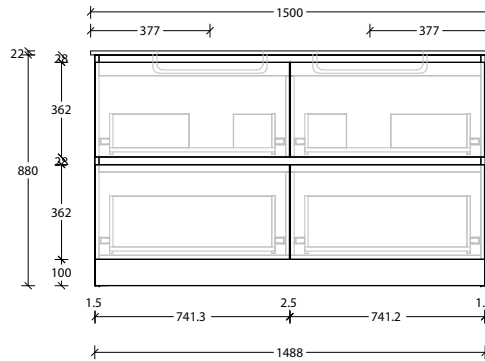

Double Bowl

Dimensions are nominal measurements only.

* Due to the manufacturing nature of ceramic tops, size variation (+/-5mm) is to be expected, due to the 1200°C kiln vitrification process.

Domaine Twin All-Drawer Floor Mount

50mm Benchtop

90mm Benchtop

Dimensions are nominal measurements only.

Domaine Twin All-Drawer Floor Mount

1500mm Cast Marble Top (22mm)

Centre Bowl

1500mm Cast Marble Top (22mm)

Double Bowl

1500mm Ceramic* Top (15mm)

Centre Bowl

1500mm Ceramic* Top (15mm)

Double Bowl

Dimensions are nominal measurements only.

* Due to the manufacturing nature of ceramic tops, size variation (+/-5mm) is to be expected, due to the 1200°C kiln vitrification process.

**20mm Cherry Pie /
Caesarstone Mineral**

50mm Benchtop

90mm Benchtop

Dimensions are nominal measurements only.

Domaine Twin All-Drawer Floor Mount

1800mm Cast Marble Top (22mm)

Centre Bowl

1800mm Cast Marble Top (22mm)