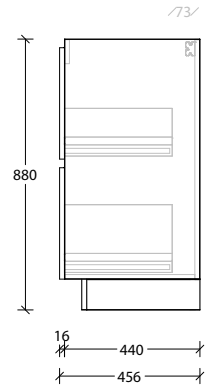

Tech Page Version 1

Domaine Twin All-Drawer Floor Mount

STANDARD SIZES (mm)	600	750	900	1200	1200	1500	1800
Cast Marble	Centre	Centre	Centre	Centre	Double	Centre / Double	Centre / Double
Width (mm)	600	750	900	1200	1200	1500	1800
Depth (mm)	460	460	460	460	460	460	460
Height (mm)	902	902	902	902	902	902	902
Number of Drawers	2	2	2	2	4	4	4
Ceramic*	Centre	Centre	Centre	Centre	Double	Centre / Double	
Width (mm)	610*	760*	910*	1210*	1210*	1520*	
Depth (mm)	460*	460*	460*	460*	460*	460*	
Height (mm)	895	895	895	895	895	895	
Number of Drawers	2	2	2	2	4	4	
Benchtop Options	Centre	Centre	Centre	Centre	Double	Centre / Double	Centre / Double
Width (mm)	600	750	900	1200	1200	1500	1800
Depth (mm)	500	500	500	500	500	500	500
Height (mm) - 12mm benchtop (Durasein Only)	892	892	892	892	892	892	892
Height (mm) - 20mm benchtop (Cherry Pie / Caesarstone Mineral Only)	900	900	900	900	900	900	900
Height (mm) - 50mm benchtop (All benchtop options)	930	930	930	930	930	930	930
Height (mm) - 90mm benchtop (All benchtop options)	970	970	970	970	970	970	970
Number of Drawers	2	2	2	2	4	4	4

20mm Cherry Pie / Caesarstone Mineral

50mm Benchtop

90mm Benchtop

Dimensions are nominal measurements only.

* Due to the manufacturing nature of ceramic tops, size variation (+/-5mm) is to be expected, due to the 1200°C kiln vitrification process.

Domaine Twin All-Drawer Floor Mount

750mm Cast Marble Top (22mm)

Centre Bowl

750mm Ceramic* Top (15mm)

Centre Bowl

750mm Benchtop

Centre Bowl

12mm Durasein

**20mm Cherry Pie /
Caesarstone Mineral**

50mm Benchtop

90mm Benchtop

Dimensions are nominal measurements only.

* Due to the manufacturing nature of ceramic tops, size variation (+/-5mm) is to be expected, due to the 1200°C kiln vitrification process.