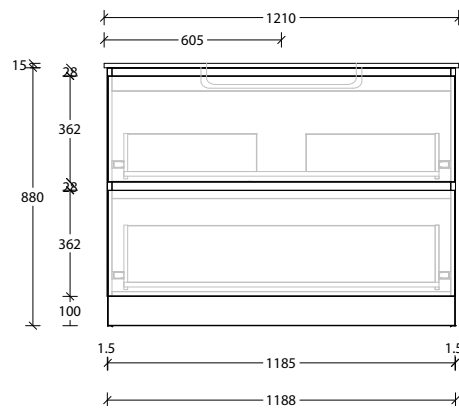

20mm Cherry Pie /
Caesarstone Mineral

50mm Benchtop

90mm Benchtop

Dimensions are nominal measurements only.

* Due to the manufacturing nature of ceramic tops, size variation (+/-5mm) is to be expected, due to the 1200°C kiln vitrification process.

Domaine Twin All-Drawer Floor Mount

1200mm Cast Marble Top (22mm)

Centre Bowl

1200mm Cast Marble Top (22mm)

Double Bowl

1200mm Ceramic* Top (15mm)

Centre Bowl

1200mm Ceramic* Top (15mm)

Double Bowl

Dimensions are nominal measurements only.

* Due to the manufacturing nature of ceramic tops, size variation (+/-5mm) is to be expected, due to the 1200°C kiln vitrification process.

Domaine Twin All-Drawer Floor Mount

50mm Benchtop

90mm Benchtop

Dimensions are nominal measurements only.

Domaine Twin All-Drawer Floor Mount

1500mm Cast Marble Top (22mm)

Centre Bowl

1500mm Cast Marble Top (22mm)

Double Bowl