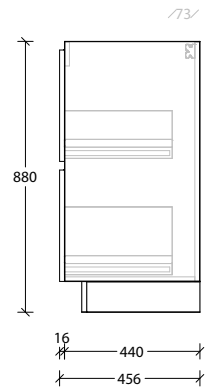

Tech Page Version 1

Domaine Twin All-Drawer Floor Mount

STANDARD SIZES (mm)	600	750	900	1200	1200	1500	1800
Cast Marble	Centre	Centre	Centre	Centre	Double	Centre / Double	Centre / Double
Width (mm)	600	750	900	1200	1200	1500	1800
Depth (mm)	460	460	460	460	460	460	460
Height (mm)	902	902	902	902	902	902	902
Number of Drawers	2	2	2	2	4	4	4
Ceramic*	Centre	Centre	Centre	Centre	Double	Centre / Double	
Width (mm)	610*	760*	910*	1210*	1210*	1520*	
Depth (mm)	460*	460*	460*	460*	460*	460*	
Height (mm)	895	895	895	895	895	895	
Number of Drawers	2	2	2	2	4	4	
Benchtop Options	Centre	Centre	Centre	Centre	Double	Centre / Double	Centre / Double
Width (mm)	600	750	900	1200	1200	1500	1800
Depth (mm)	500	500	500	500	500	500	500
Height (mm) - 12mm benchtop (Durasein Only)	892	892	892	892	892	892	892
Height (mm) - 20mm benchtop (Cherry Pie / Caesarstone Mineral Only)	900	900	900	900	900	900	900
Height (mm) - 50mm benchtop (All benchtop options)	930	930	930	930	930	930	930
Height (mm) - 90mm benchtop (All benchtop options)	970	970	970	970	970	970	970
Number of Drawers	2	2	2	2	4	4	4

20mm Cherry Pie / Caesarstone Mineral

50mm Benchtop

90mm Benchtop

Dimensions are nominal measurements only.

* Due to the manufacturing nature of ceramic tops, size variation (+/-5mm) is to be expected, due to the 1200°C kiln vitrification process.

Domaine Twin All-Drawer Floor Mount

750mm Cast Marble Top (22mm)

Centre Bowl

750mm Ceramic* Top (15mm)

Centre Bowl

750mm Benchtop

Centre Bowl

12mm Durasein

**20mm Cherry Pie /
Caesarstone Mineral**

50mm Benchtop

90mm Benchtop

Dimensions are nominal measurements only.

* Due to the manufacturing nature of ceramic tops, size variation (+/-5mm) is to be expected, due to the 1200°C kiln vitrification process.