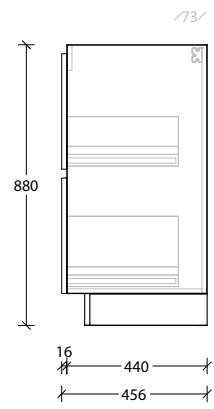

**20mm Cherry Pie /
Caesarstone Mineral**

50mm Benchtop

90mm Benchtop

Dimensions are nominal measurements only.

* Due to the manufacturing nature of ceramic tops, size variation (+/-5mm) is to be expected, due to the 1200°C kiln vitrification process.

20mm Cherry Pie /
Caesarstone Mineral

50mm Benchtop

90mm Benchtop

Dimensions are nominal measurements only.

* Due to the manufacturing nature of ceramic tops, size variation (+/-5mm) is to be expected, due to the 1200°C kiln vitrification process.

Domaine Twin All-Drawer Floor Mount

1200mm Cast Marble Top (22mm)

Centre Bowl

1200mm Cast Marble Top (22mm)

Double Bowl

1200mm Ceramic* Top (15mm)

Centre Bowl

1200mm Ceramic* Top (15mm)

Double Bowl

Dimensions are nominal measurements only.

* Due to the manufacturing nature of ceramic tops, size variation (+/-5mm) is to be expected, due to the 1200°C kiln vitrification process.

Domaine Twin All-Drawer Floor Mount