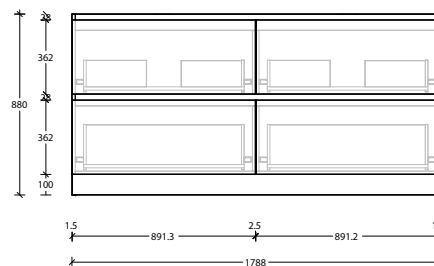

50mm Benchtop

90mm Benchtop

Dimensions are nominal measurements only.

Domaine Twin All-Drawer Floor Mount

1500mm Cast Marble Top (22mm)

Centre Bowl

1500mm Cast Marble Top (22mm)

Double Bowl

1500mm Ceramic* Top (15mm)

Centre Bowl

1500mm Ceramic* Top (15mm)

Double Bowl

Dimensions are nominal measurements only.

* Due to the manufacturing nature of ceramic tops, size variation (+/-5mm) is to be expected, due to the 1200°C kiln vitrification process.

**20mm Cherry Pie /
Caesarstone Mineral**

50mm Benchtop

90mm Benchtop

Dimensions are nominal measurements only.

Domaine Twin All-Drawer Floor Mount

1800mm Cast Marble Top (22mm)

Centre Bowl

1800mm Cast Marble Top (22mm)

1800mm Benchtop

Double Bowl

12mm Durasein

20mm Cherry Pie / Caesarstone Mineral

50mm Benchtop

90mm Benchtop

Dimensions are nominal measurements only.