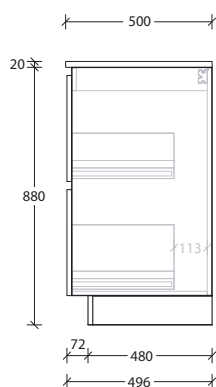

50mm Benchtop

90mm Benchtop

Dimensions are nominal measurements only.

Domaine Twin All-Drawer Floor Mount

1500mm Cast Marble Top (22mm)

Centre Bowl

1500mm Cast Marble Top (22mm)

Double Bowl

1500mm Ceramic* Top (15mm)

Centre Bowl

1500mm Ceramic* Top (15mm)

Double Bowl

Dimensions are nominal measurements only.

* Due to the manufacturing nature of ceramic tops, size variation (+/-5mm) is to be expected, due to the 1200°C kiln vitrification process.

**20mm Cherry Pie /
Caesarstone Mineral**

50mm Benchtop

90mm Benchtop

Dimensions are nominal measurements only.

Domaine Twin All-Drawer Floor Mount

1800mm Cast Marble Top (22mm)

Centre Bowl

1800mm Cast Marble Top (22mm)

1800mm Benchtop

Double Bowl

12mm Durasein

20mm Cherry Pie / Caesarstone Mineral

50mm Benchtop

90mm Benchtop

Dimensions are nominal measurements only.