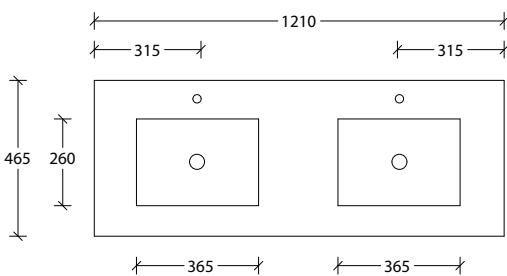

20mm Cherry Pie /
Caesarstone Mineral

50mm Benchtop

90mm Benchtop

Dimensions are nominal measurements only.

* Due to the manufacturing nature of ceramic tops, size variation (+/-5mm) is to be expected, due to the 1200°C kiln vitrification process.

Domaine Twin All-Drawer Floor Mount

1200mm Cast Marble Top (22mm)

Centre Bowl

1200mm Cast Marble Top (22mm)

Double Bowl

1200mm Ceramic* Top (15mm)

Centre Bowl

1200mm Ceramic* Top (15mm)

Double Bowl

Dimensions are nominal measurements only.

* Due to the manufacturing nature of ceramic tops, size variation (+/-5mm) is to be expected, due to the 1200°C kiln vitrification process.

Domaine Twin All-Drawer Floor Mount

1500mm Ceramic* Top (15mm)

Centre Bowl

1500mm Ceramic* Top (15mm)

Double Bowl

Dimensions are nominal measurements only.

* Due to the manufacturing nature of ceramic tops, size variation (+/-5mm) is to be expected, due to the 1200°C kiln vitrification process.