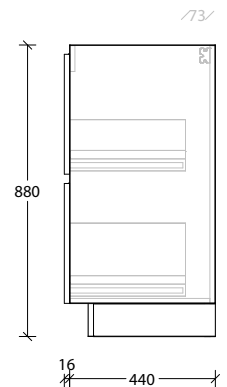

Double Bowl

Dimensions are nominal measurements only.

* Due to the manufacturing nature of ceramic tops, size variation (+/-5mm) is to be expected, due to the 1200°C kiln vitrification process.

Domaine Twin All-Drawer Floor Mount

50mm Benchtop

90mm Benchtop

Dimensions are nominal measurements only.

Domaine Twin All-Drawer Floor Mount

1500mm Cast Marble Top (22mm)

Centre Bowl

1500mm Cast Marble Top (22mm)

Double Bowl

1500mm Ceramic* Top (15mm)

Centre Bowl

1500mm Ceramic* Top (15mm)

Double Bowl

Dimensions are nominal measurements only.

* Due to the manufacturing nature of ceramic tops, size variation (+/-5mm) is to be expected, due to the 1200°C kiln vitrification process.

**20mm Cherry Pie /
Caesarstone Mineral**

50mm Benchtop

90mm Benchtop

Dimensions are nominal measurements only.

Domaine Twin All-Drawer Floor Mount

1800mm Cast Marble Top (22mm)

Centre Bowl

1800mm Cast Marble Top (22mm)