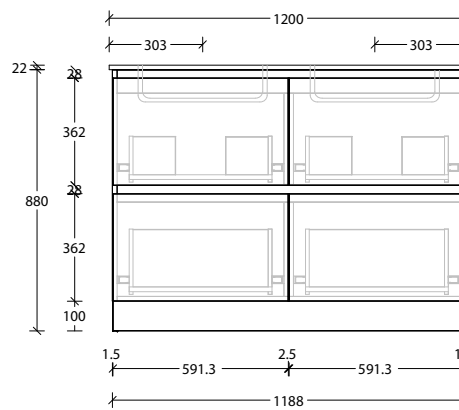

20mm Cherry Pie /
Caesarstone Mineral

50mm Benchtop

90mm Benchtop

Dimensions are nominal measurements only.

* Due to the manufacturing nature of ceramic tops, size variation (+/-5mm) is to be expected, due to the 1200°C kiln vitrification process.

Domaine Twin All-Drawer Floor Mount

1200mm Cast Marble Top (22mm)

Centre Bowl

1200mm Cast Marble Top (22mm)

Double Bowl

1200mm Ceramic* Top (15mm)

Centre Bowl

1200mm Ceramic* Top (15mm)

Double Bowl

Dimensions are nominal measurements only.

* Due to the manufacturing nature of ceramic tops, size variation (+/-5mm) is to be expected, due to the 1200°C kiln vitrification process.

Domaine Twin All-Drawer Floor Mount

50mm Benchtop

90mm Benchtop

Dimensions are nominal measurements only.

Domaine Twin All-Drawer Floor Mount

1500mm Cast Marble Top (22mm)

Centre Bowl

1500mm Cast Marble Top (22mm)

Double Bowl