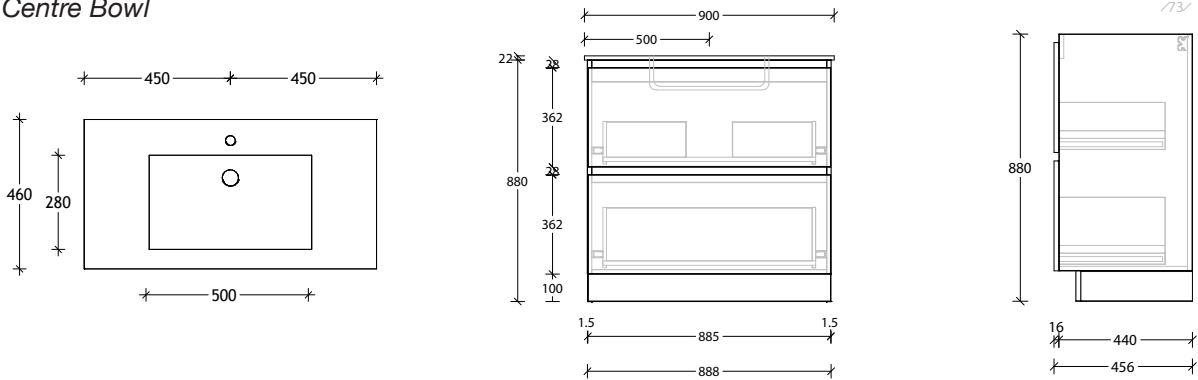

20mm Cherry Pie / Caesarstone Mineral

50mm Benchtop

90mm Benchtop

Dimensions are nominal measurements only.

* Due to the manufacturing nature of ceramic tops, size variation (+/-5mm) is to be expected, due to the 1200°C kiln vitrification process.

**20mm Cherry Pie /
Caesarstone Mineral**

50mm Benchtop

90mm Benchtop

Dimensions are nominal measurements only.

* Due to the manufacturing nature of ceramic tops, size variation (+/-5mm) is to be expected, due to the 1200°C kiln vitrification process.

Domaine Twin All-Drawer Floor Mount

900mm Cast Marble Top (22mm)

Centre Bowl

900mm Ceramic* Top (15mm)

Centre Bowl

900mm Benchtop

Centre Bowl

12mm Durasein