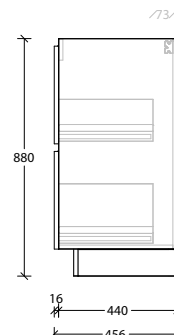

50mm Benchtop

90mm Benchtop

Dimensions are nominal measurements only.

Domaine Twin All-Drawer Floor Mount

1500mm Cast Marble Top (22mm)

Centre Bowl

1500mm Cast Marble Top (22mm)

Double Bowl

1500mm Ceramic* Top (15mm)

Centre Bowl

1500mm Ceramic* Top (15mm)

Double Bowl

Dimensions are nominal measurements only.

* Due to the manufacturing nature of ceramic tops, size variation (+/-5mm) is to be expected, due to the 1200°C kiln vitrification process.

**20mm Cherry Pie /
Caesarstone Mineral**

50mm Benchtop

90mm Benchtop

Dimensions are nominal measurements only.

Domaine Twin All-Drawer Floor Mount

1800mm Cast Marble Top (22mm)

Centre Bowl

1800mm Cast Marble Top (22mm)

1800mm Benchtop

Double Bowl

12mm Durasein

20mm Cherry Pie / Caesarstone Mineral

50mm Benchtop

90mm Benchtop

Dimensions are nominal measurements only.