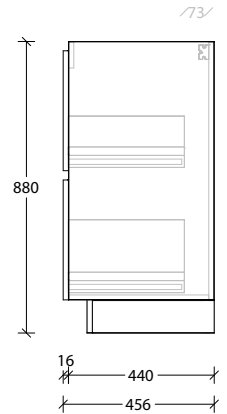

Double Bowl

Dimensions are nominal measurements only.

* Due to the manufacturing nature of ceramic tops, size variation (+/-5mm) is to be expected, due to the 1200°C kiln vitrification process.

Domaine Twin All-Drawer Floor Mount

50mm Benchtop

90mm Benchtop

Dimensions are nominal measurements only.

Domaine Twin All-Drawer Floor Mount

1500mm Cast Marble Top (22mm)

Centre Bowl

1500mm Cast Marble Top (22mm)

Double Bowl

1500mm Ceramic* Top (15mm)

Centre Bowl

1500mm Ceramic* Top (15mm)

Double Bowl

Dimensions are nominal measurements only.

* Due to the manufacturing nature of ceramic tops, size variation (+/-5mm) is to be expected, due to the 1200°C kiln vitrification process.

**20mm Cherry Pie /
Caesarstone Mineral**

50mm Benchtop

90mm Benchtop

Dimensions are nominal measurements only.

Domaine Twin All-Drawer Floor Mount

1800mm Cast Marble Top (22mm)

Centre Bowl

1800mm Cast Marble Top (22mm)