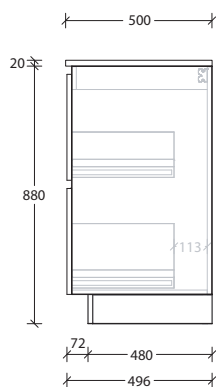

1500mm Ceramic* Top (15mm)

Centre Bowl

1500mm Ceramic* Top (15mm)

Double Bowl

Dimensions are nominal measurements only.

* Due to the manufacturing nature of ceramic tops, size variation (+/-5mm) is to be expected, due to the 1200°C kiln vitrification process.

**20mm Cherry Pie /
Caesarstone Mineral**

50mm Benchtop

90mm Benchtop

Dimensions are nominal measurements only.

Domaine Twin All-Drawer Floor Mount

1800mm Cast Marble Top (22mm)

Centre Bowl

1800mm Cast Marble Top (22mm)

Double Bowl

Domaine Twin All-Drawer Floor Mount

1800mm Benchtop

Centre Bowl

12mm Durasein

20mm Cherry Pie / Caesarstone Mineral

50mm Benchtop

90mm Benchtop

1800mm Benchtop

Double Bowl

12mm Durasein

20mm Cherry Pie / Caesarstone Mineral

50mm Benchtop

90mm Benchtop

Dimensions are nominal measurements only.