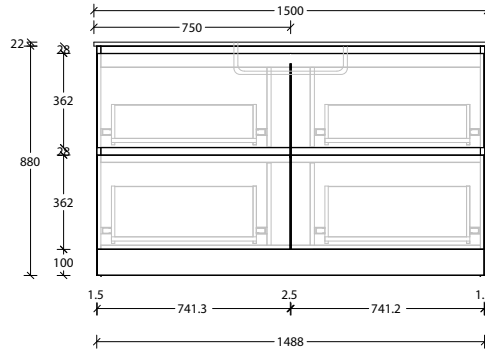

Double Bowl

Dimensions are nominal measurements only.

* Due to the manufacturing nature of ceramic tops, size variation (+/-5mm) is to be expected, due to the 1200°C kiln vitrification process.

Domaine Twin All-Drawer Floor Mount

50mm Benchtop

90mm Benchtop

Dimensions are nominal measurements only.

Domaine Twin All-Drawer Floor Mount

1500mm Cast Marble Top (22mm)

Centre Bowl

1500mm Cast Marble Top (22mm)

Double Bowl

1500mm Ceramic* Top (15mm)

Centre Bowl

1500mm Ceramic* Top (15mm)

Double Bowl

Dimensions are nominal measurements only.

* Due to the manufacturing nature of ceramic tops, size variation (+/-5mm) is to be expected, due to the 1200°C kiln vitrification process.

**20mm Cherry Pie /
Caesarstone Mineral**

50mm Benchtop

90mm Benchtop

Dimensions are nominal measurements only.

Domaine Twin All-Drawer Floor Mount

1800mm Cast Marble Top (22mm)

Centre Bowl

1800mm Cast Marble Top (22mm)