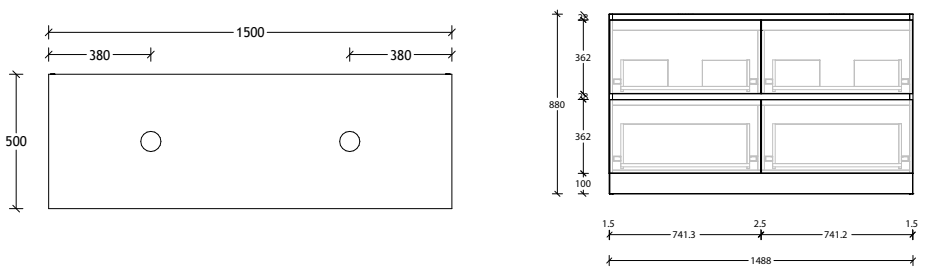

12mm Durasein

**20mm Cherry Pie /
Caesarstone Mineral**

50mm Benchtop

90mm Benchtop