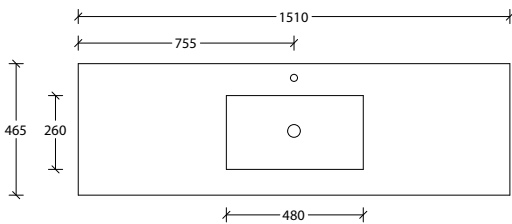

Double Bowl

Dimensions are nominal measurements only.

* Due to the manufacturing nature of ceramic tops, size variation (+/-5mm) is to be expected, due to the 1200°C kiln vitrification process.

Domaine Twin All-Drawer Floor Mount

50mm Benchtop

90mm Benchtop

Dimensions are nominal measurements only.

Domaine Twin All-Drawer Floor Mount

1500mm Cast Marble Top (22mm)

Centre Bowl

1500mm Cast Marble Top (22mm)

Double Bowl

1500mm Ceramic* Top (15mm)

Centre Bowl

1500mm Ceramic* Top (15mm)

Double Bowl

Dimensions are nominal measurements only.

* Due to the manufacturing nature of ceramic tops, size variation (+/-5mm) is to be expected, due to the 1200°C kiln vitrification process.

**20mm Cherry Pie /
Caesarstone Mineral**

50mm Benchtop

90mm Benchtop

Dimensions are nominal measurements only.

Domaine Twin All-Drawer Floor Mount

1800mm Cast Marble Top (22mm)

Centre Bowl

1800mm Cast Marble Top (22mm)