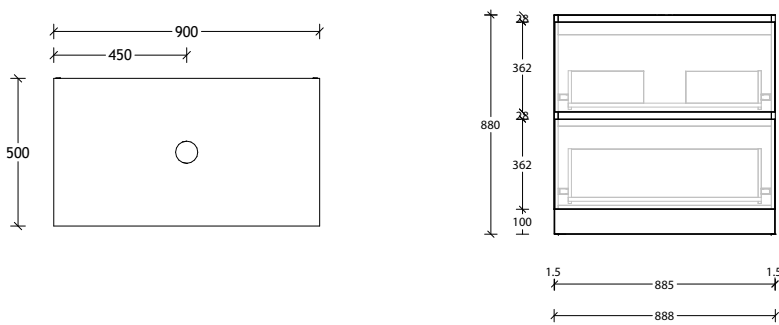

**20mm Cherry Pie /
Caesarstone Mineral**

50mm Benchtop

90mm Benchtop

Dimensions are nominal measurements only.

* Due to the manufacturing nature of ceramic tops, size variation (+/-5mm) is to be expected, due to the 1200°C kiln vitrification process.

Domaine Twin All-Drawer Floor Mount

900mm Cast Marble Top (22mm)

Centre Bowl

900mm Ceramic* Top (15mm)

Centre Bowl

900mm Benchtop

Centre Bowl

12mm Durasein

20mm Cherry Pie /
Caesarstone Mineral

50mm Benchtop

90mm Benchtop

Dimensions are nominal measurements only.

* Due to the manufacturing nature of ceramic tops, size variation (+/-5mm) is to be expected, due to the 1200°C kiln vitrification process.

Double Bowl

Dimensions are nominal measurements only.

* Due to the manufacturing nature of ceramic tops, size variation (+/-5mm) is to be expected, due to the 1200°C kiln vitrification process.

Domaine Twin All-Drawer Floor Mount