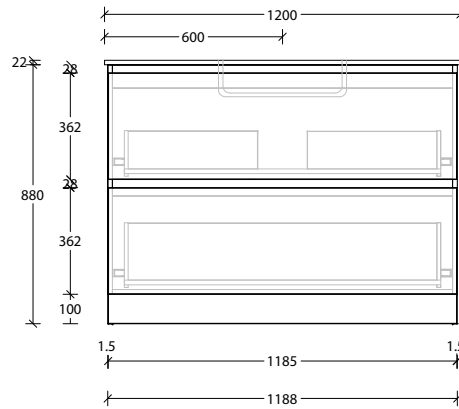

**20mm Cherry Pie /
Caesarstone Mineral**

50mm Benchtop

90mm Benchtop

Dimensions are nominal measurements only.

* Due to the manufacturing nature of ceramic tops, size variation (+/-5mm) is to be expected, due to the 1200°C kiln vitrification process.

20mm Cherry Pie /
Caesarstone Mineral

50mm Benchtop

90mm Benchtop

Dimensions are nominal measurements only.

* Due to the manufacturing nature of ceramic tops, size variation (+/-5mm) is to be expected, due to the 1200°C kiln vitrification process.

Domaine Twin All-Drawer Floor Mount

1200mm Cast Marble Top (22mm)

Centre Bowl

1200mm Cast Marble Top (22mm)

Double Bowl

1200mm Ceramic* Top (15mm)

Centre Bowl

1200mm Ceramic* Top (15mm)

Double Bowl

Dimensions are nominal measurements only.

* Due to the manufacturing nature of ceramic tops, size variation (+/-5mm) is to be expected, due to the 1200°C kiln vitrification process.

Domaine Twin All-Drawer Floor Mount