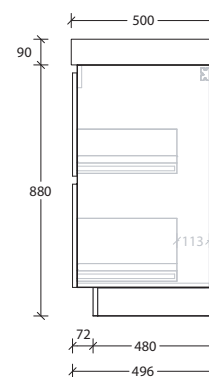

Tech Page Version 1

Domaine Twin All-Drawer Floor Mount

STANDARD SIZES (mm)	600	750	900	1200	1200	1500	1800
Cast Marble	Centre	Centre	Centre	Centre	Double	Centre / Double	Centre / Double
Width (mm)	600	750	900	1200	1200	1500	1800
Depth (mm)	460	460	460	460	460	460	460
Height (mm)	902	902	902	902	902	902	902
Number of Drawers	2	2	2	2	4	4	4
Ceramic*	Centre	Centre	Centre	Centre	Double	Centre / Double	
Width (mm)	610*	760*	910*	1210*	1210*	1520*	
Depth (mm)	460*	460*	460*	460*	460*	460*	
Height (mm)	895	895	895	895	895	895	
Number of Drawers	2	2	2	2	4	4	
Benchtop Options	Centre	Centre	Centre	Centre	Double	Centre / Double	Centre / Double
Width (mm)	600	750	900	1200	1200	1500	1800
Depth (mm)	500	500	500	500	500	500	500
Height (mm) - 12mm benchtop (Durasein Only)	892	892	892	892	892	892	892
Height (mm) - 20mm benchtop (Cherry Pie / Caesarstone Mineral Only)	900	900	900	900	900	900	900
Height (mm) - 50mm benchtop (All benchtop options)	930	930	930	930	930	930	930
Height (mm) - 90mm benchtop (All benchtop options)	970	970	970	970	970	970	970
Number of Drawers	2	2	2	2	4	4	4

Domaine Twin All-Drawer Floor Mount

600mm Cast Marble Top (22mm)

Centre Bowl

600mm Ceramic* Top (15mm)

Centre Bowl

600mm Benchtop

Centre Bowl

12mm Durasein

20mm Cherry Pie / Caesarstone Mineral

50mm Benchtop

90mm Benchtop

Dimensions are nominal measurements only.

* Due to the manufacturing nature of ceramic tops, size variation (+/-5mm) is to be expected, due to the 1200°C kiln vitrification process.

1500mm Ceramic* Top (15mm)

Centre Bowl

1500mm Ceramic* Top (15mm)

Double Bowl

Dimensions are nominal measurements only.

* Due to the manufacturing nature of ceramic tops, size variation (+/-5mm) is to be expected, due to the 1200°C kiln vitrification process.