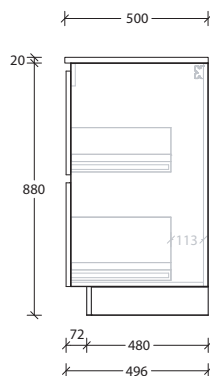

Tech Page Version 1

Domaine Twin All-Drawer Floor Mount

STANDARD SIZES (mm)	600	750	900	1200	1200	1500	1800
Cast Marble	Centre	Centre	Centre	Centre	Double	Centre / Double	Centre / Double
Width (mm)	600	750	900	1200	1200	1500	1800
Depth (mm)	460	460	460	460	460	460	460
Height (mm)	902	902	902	902	902	902	902
Number of Drawers	2	2	2	2	4	4	4
Ceramic*	Centre	Centre	Centre	Centre	Double	Centre / Double	
Width (mm)	610*	760*	910*	1210*	1210*	1520*	
Depth (mm)	460*	460*	460*	460*	460*	460*	
Height (mm)	895	895	895	895	895	895	
Number of Drawers	2	2	2	2	4	4	
Benchtop Options	Centre	Centre	Centre	Centre	Double	Centre / Double	Centre / Double
Width (mm)	600	750	900	1200	1200	1500	1800
Depth (mm)	500	500	500	500	500	500	500
Height (mm) - 12mm benchtop (Durasein Only)	892	892	892	892	892	892	892
Height (mm) - 20mm benchtop (Cherry Pie / Caesarstone Mineral Only)	900	900	900	900	900	900	900
Height (mm) - 50mm benchtop (All benchtop options)	930	930	930	930	930	930	930
Height (mm) - 90mm benchtop (All benchtop options)	970	970	970	970	970	970	970
Number of Drawers	2	2	2	2	4	4	4

20mm Cherry Pie / Caesarstone Mineral

50mm Benchtop

90mm Benchtop

Dimensions are nominal measurements only.

* Due to the manufacturing nature of ceramic tops, size variation (+/-5mm) is to be expected, due to the 1200°C kiln vitrification process.

Domaine Twin All-Drawer Floor Mount

750mm Cast Marble Top (22mm)

Centre Bowl

750mm Ceramic* Top (15mm)

Centre Bowl

750mm Benchtop

Centre Bowl

12mm Durasein

**20mm Cherry Pie /
Caesarstone Mineral**

50mm Benchtop

90mm Benchtop

Dimensions are nominal measurements only.

* Due to the manufacturing nature of ceramic tops, size variation (+/-5mm) is to be expected, due to the 1200°C kiln vitrification process.