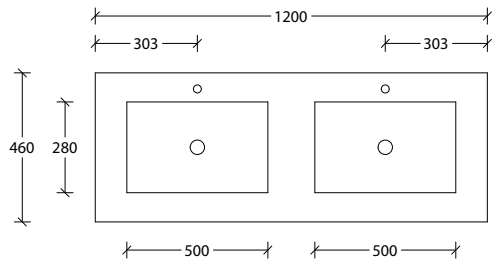

20mm Cherry Pie /
Caesarstone Mineral

50mm Benchtop

90mm Benchtop

Dimensions are nominal measurements only.

* Due to the manufacturing nature of ceramic tops, size variation (+/-5mm) is to be expected, due to the 1200°C kiln vitrification process.

Domaine Twin All-Drawer Floor Mount

1200mm Cast Marble Top (22mm)

Centre Bowl

1200mm Cast Marble Top (22mm)

Double Bowl

1200mm Ceramic* Top (15mm)

Centre Bowl

1200mm Ceramic* Top (15mm)

Double Bowl

Dimensions are nominal measurements only.

* Due to the manufacturing nature of ceramic tops, size variation (+/-5mm) is to be expected, due to the 1200°C kiln vitrification process.

Domaine Twin All-Drawer Floor Mount

1500mm Ceramic* Top (15mm)

Centre Bowl

1500mm Ceramic* Top (15mm)

Double Bowl

Dimensions are nominal measurements only.

* Due to the manufacturing nature of ceramic tops, size variation (+/-5mm) is to be expected, due to the 1200°C kiln vitrification process.