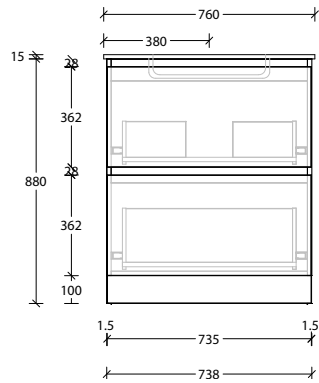

Tech Page Version 1

Domaine Twin All-Drawer Floor Mount

STANDARD SIZES (mm)	600	750	900	1200	1200	1500	1800
Cast Marble	Centre	Centre	Centre	Centre	Double	Centre / Double	Centre / Double
Width (mm)	600	750	900	1200	1200	1500	1800
Depth (mm)	460	460	460	460	460	460	460
Height (mm)	902	902	902	902	902	902	902
Number of Drawers	2	2	2	2	4	4	4
Ceramic*	Centre	Centre	Centre	Centre	Double	Centre / Double	
Width (mm)	610*	760*	910*	1210*	1210*	1520*	
Depth (mm)	460*	460*	460*	460*	460*	460*	
Height (mm)	895	895	895	895	895	895	
Number of Drawers	2	2	2	2	4	4	
Benchtop Options	Centre	Centre	Centre	Centre	Double	Centre / Double	Centre / Double
Width (mm)	600	750	900	1200	1200	1500	1800
Depth (mm)	500	500	500	500	500	500	500
Height (mm) - 12mm benchtop (Durasein Only)	892	892	892	892	892	892	892
Height (mm) - 20mm benchtop (Cherry Pie / Caesarstone Mineral Only)	900	900	900	900	900	900	900
Height (mm) - 50mm benchtop (All benchtop options)	930	930	930	930	930	930	930
Height (mm) - 90mm benchtop (All benchtop options)	970	970	970	970	970	970	970
Number of Drawers	2	2	2	2	4	4	4

20mm Cherry Pie / Caesarstone Mineral

50mm Benchtop

90mm Benchtop

Dimensions are nominal measurements only.

* Due to the manufacturing nature of ceramic tops, size variation (+/-5mm) is to be expected, due to the 1200°C kiln vitrification process.

Domaine Twin All-Drawer Floor Mount

750mm Cast Marble Top (22mm)

Centre Bowl

750mm Ceramic* Top (15mm)

Centre Bowl

750mm Benchtop

Centre Bowl

12mm Durasein

**20mm Cherry Pie /
Caesarstone Mineral**

50mm Benchtop

90mm Benchtop

Dimensions are nominal measurements only.

* Due to the manufacturing nature of ceramic tops, size variation (+/-5mm) is to be expected, due to the 1200°C kiln vitrification process.