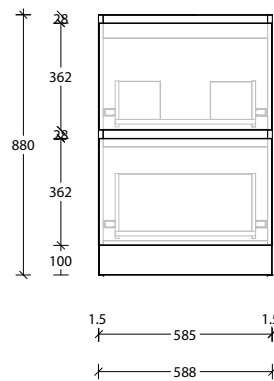

Tech Page Version 1

Domaine Twin All-Drawer Floor Mount

STANDARD SIZES (mm)	600	750	900	1200	1200	1500	1800
Cast Marble	Centre	Centre	Centre	Centre	Double	Centre / Double	Centre / Double
Width (mm)	600	750	900	1200	1200	1500	1800
Depth (mm)	460	460	460	460	460	460	460
Height (mm)	902	902	902	902	902	902	902
Number of Drawers	2	2	2	2	4	4	4
Ceramic*	Centre	Centre	Centre	Centre	Double	Centre / Double	
Width (mm)	610*	760*	910*	1210*	1210*	1520*	
Depth (mm)	460*	460*	460*	460*	460*	460*	
Height (mm)	895	895	895	895	895	895	
Number of Drawers	2	2	2	2	4	4	
Benchtop Options	Centre	Centre	Centre	Centre	Double	Centre / Double	Centre / Double
Width (mm)	600	750	900	1200	1200	1500	1800
Depth (mm)	500	500	500	500	500	500	500
Height (mm) - 12mm benchtop (Durasein Only)	892	892	892	892	892	892	892
Height (mm) - 20mm benchtop (Cherry Pie / Caesarstone Mineral Only)	900	900	900	900	900	900	900
Height (mm) - 50mm benchtop (All benchtop options)	930	930	930	930	930	930	930
Height (mm) - 90mm benchtop (All benchtop options)	970	970	970	970	970	970	970
Number of Drawers	2	2	2	2	4	4	4

Domaine Twin All-Drawer Floor Mount

600mm Cast Marble Top (22mm)

Centre Bowl

600mm Ceramic* Top (15mm)

Centre Bowl

600mm Benchtop

Centre Bowl

12mm Durasein

20mm Cherry Pie / Caesarstone Mineral

50mm Benchtop

90mm Benchtop

Dimensions are nominal measurements only.

* Due to the manufacturing nature of ceramic tops, size variation (+/-5mm) is to be expected, due to the 1200°C kiln vitrification process.

1500mm Ceramic* Top (15mm)

Centre Bowl

1500mm Ceramic* Top (15mm)

Double Bowl

Dimensions are nominal measurements only.

* Due to the manufacturing nature of ceramic tops, size variation (+/-5mm) is to be expected, due to the 1200°C kiln vitrification process.