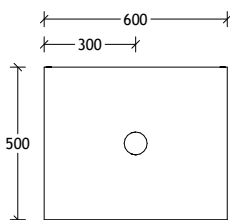

Tech Page Version 1

Domaine Twin All-Drawer Floor Mount

STANDARD SIZES (mm)	600	750	900	1200	1200	1500	1800
Cast Marble	Centre	Centre	Centre	Centre	Double	Centre / Double	Centre / Double
Width (mm)	600	750	900	1200	1200	1500	1800
Depth (mm)	460	460	460	460	460	460	460
Height (mm)	902	902	902	902	902	902	902
Number of Drawers	2	2	2	2	4	4	4
Ceramic*	Centre	Centre	Centre	Centre	Double	Centre / Double	
Width (mm)	610*	760*	910*	1210*	1210*	1520*	
Depth (mm)	460*	460*	460*	460*	460*	460*	
Height (mm)	895	895	895	895	895	895	
Number of Drawers	2	2	2	2	4	4	
Benchtop Options	Centre	Centre	Centre	Centre	Double	Centre / Double	Centre / Double
Width (mm)	600	750	900	1200	1200	1500	1800
Depth (mm)	500	500	500	500	500	500	500
Height (mm) - 12mm benchtop (Durasein Only)	892	892	892	892	892	892	892
Height (mm) - 20mm benchtop (Cherry Pie / Caesarstone Mineral Only)	900	900	900	900	900	900	900
Height (mm) - 50mm benchtop (All benchtop options)	930	930	930	930	930	930	930
Height (mm) - 90mm benchtop (All benchtop options)	970	970	970	970	970	970	970
Number of Drawers	2	2	2	2	4	4	4

Domaine Twin All-Drawer Floor Mount

600mm Cast Marble Top (22mm)

Centre Bowl

600mm Ceramic* Top (15mm)

Centre Bowl

600mm Benchtop

Centre Bowl

12mm Durasein

20mm Cherry Pie / Caesarstone Mineral

50mm Benchtop

90mm Benchtop

Dimensions are nominal measurements only.

* Due to the manufacturing nature of ceramic tops, size variation (+/-5mm) is to be expected, due to the 1200°C kiln vitrification process.

1500mm Ceramic* Top (15mm)

Centre Bowl

1500mm Ceramic* Top (15mm)

Double Bowl

Dimensions are nominal measurements only.

* Due to the manufacturing nature of ceramic tops, size variation (+/-5mm) is to be expected, due to the 1200°C kiln vitrification process.