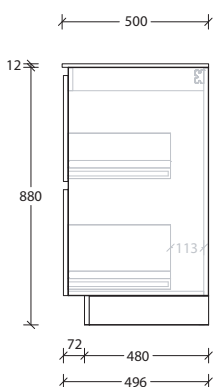

50mm Benchtop

90mm Benchtop

Dimensions are nominal measurements only.

Domaine Twin All-Drawer Floor Mount

1500mm Cast Marble Top (22mm)

Centre Bowl

1500mm Cast Marble Top (22mm)

Double Bowl

1500mm Ceramic* Top (15mm)

Centre Bowl

1500mm Ceramic* Top (15mm)

Double Bowl

Dimensions are nominal measurements only.

* Due to the manufacturing nature of ceramic tops, size variation (+/-5mm) is to be expected, due to the 1200°C kiln vitrification process.

**20mm Cherry Pie /
Caesarstone Mineral**

50mm Benchtop

90mm Benchtop

Dimensions are nominal measurements only.

Domaine Twin All-Drawer Floor Mount

1800mm Cast Marble Top (22mm)

Centre Bowl

1800mm Cast Marble Top (22mm)

1800mm Benchtop

Double Bowl

12mm Durasein

20mm Cherry Pie / Caesarstone Mineral

50mm Benchtop

90mm Benchtop

Dimensions are nominal measurements only.