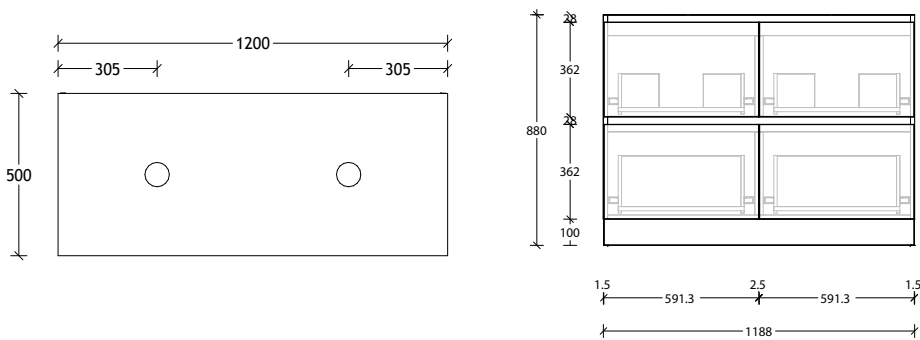

1200mm Benchtop Double Bowl

12mm Durasein

20mm Cherry Pie / Caesarstone Mineral

50mm Benchtop

90mm Benchtop