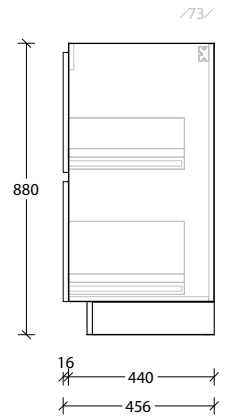

Double Bowl

Dimensions are nominal measurements only.

* Due to the manufacturing nature of ceramic tops, size variation (+/-5mm) is to be expected, due to the 1200°C kiln vitrification process.

Domaine Twin All-Drawer Floor Mount

50mm Benchtop

90mm Benchtop

Dimensions are nominal measurements only.

Domaine Twin All-Drawer Floor Mount

1500mm Cast Marble Top (22mm)

Centre Bowl

1500mm Cast Marble Top (22mm)

Double Bowl

1500mm Ceramic* Top (15mm)

Centre Bowl

1500mm Ceramic* Top (15mm)

Double Bowl

Dimensions are nominal measurements only.

* Due to the manufacturing nature of ceramic tops, size variation (+/-5mm) is to be expected, due to the 1200°C kiln vitrification process.

**20mm Cherry Pie /
Caesarstone Mineral**

50mm Benchtop

90mm Benchtop

Dimensions are nominal measurements only.

Domaine Twin All-Drawer Floor Mount

1800mm Cast Marble Top (22mm)

Centre Bowl

1800mm Cast Marble Top (22mm)