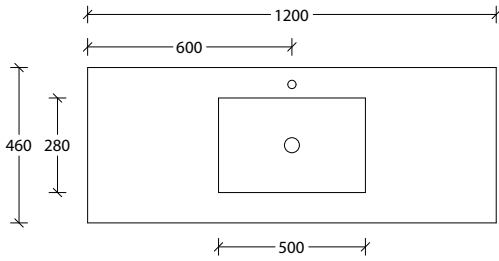

**20mm Cherry Pie /
Caesarstone Mineral**

50mm Benchtop

90mm Benchtop

Dimensions are nominal measurements only.

* Due to the manufacturing nature of ceramic tops, size variation (+/-5mm) is to be expected, due to the 1200°C kiln vitrification process.

20mm Cherry Pie /
Caesarstone Mineral

50mm Benchtop

90mm Benchtop

Dimensions are nominal measurements only.

* Due to the manufacturing nature of ceramic tops, size variation (+/-5mm) is to be expected, due to the 1200°C kiln vitrification process.

Domaine Twin All-Drawer Floor Mount

1200mm Cast Marble Top (22mm)

Centre Bowl

1200mm Cast Marble Top (22mm)

Double Bowl

1200mm Ceramic* Top (15mm)

Centre Bowl

1200mm Ceramic* Top (15mm)

Double Bowl

Dimensions are nominal measurements only.

* Due to the manufacturing nature of ceramic tops, size variation (+/-5mm) is to be expected, due to the 1200°C kiln vitrification process.

Domaine Twin All-Drawer Floor Mount