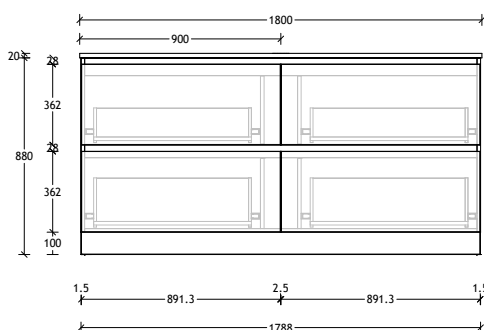

50mm Benchtop

90mm Benchtop

Dimensions are nominal measurements only.

Domaine Twin All-Drawer Floor Mount

1500mm Cast Marble Top (22mm)

Centre Bowl

1500mm Cast Marble Top (22mm)

Double Bowl

1500mm Ceramic* Top (15mm)

Centre Bowl

1500mm Ceramic* Top (15mm)

Double Bowl

Dimensions are nominal measurements only.

* Due to the manufacturing nature of ceramic tops, size variation (+/-5mm) is to be expected, due to the 1200°C kiln vitrification process.

**20mm Cherry Pie /
Caesarstone Mineral**

50mm Benchtop

90mm Benchtop

Dimensions are nominal measurements only.

Domaine Twin All-Drawer Floor Mount

1800mm Cast Marble Top (22mm)

Centre Bowl

1800mm Cast Marble Top (22mm)

1800mm Benchtop

Double Bowl

12mm Durasein

20mm Cherry Pie / Caesarstone Mineral

50mm Benchtop

90mm Benchtop

Dimensions are nominal measurements only.