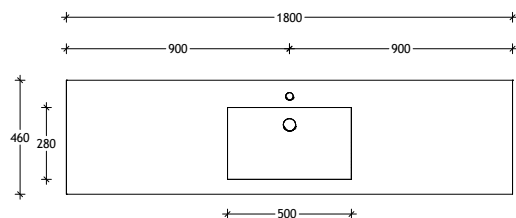

50mm Benchtop

90mm Benchtop

Dimensions are nominal measurements only.

Domaine Twin All-Drawer Floor Mount

1500mm Cast Marble Top (22mm)

Centre Bowl

1500mm Cast Marble Top (22mm)

Double Bowl

1500mm Ceramic* Top (15mm)

Centre Bowl

1500mm Ceramic* Top (15mm)

Double Bowl

Dimensions are nominal measurements only.

* Due to the manufacturing nature of ceramic tops, size variation (+/-5mm) is to be expected, due to the 1200°C kiln vitrification process.

**20mm Cherry Pie /
Caesarstone Mineral**

50mm Benchtop

90mm Benchtop

Dimensions are nominal measurements only.

Domaine Twin All-Drawer Floor Mount

1800mm Cast Marble Top (22mm)

Centre Bowl

1800mm Cast Marble Top (22mm)

1800mm Benchtop

Double Bowl

12mm Durasein

20mm Cherry Pie / Caesarstone Mineral

50mm Benchtop

90mm Benchtop

Dimensions are nominal measurements only.