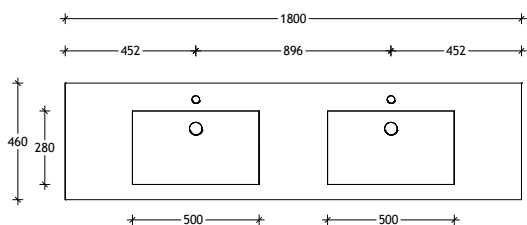

1800mm Cast Marble Top (22mm)

Double Bowl