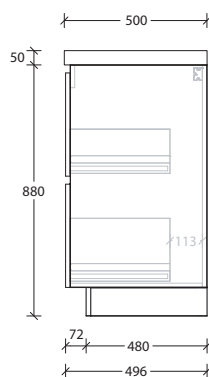

Tech Page Version 1

Domaine Twin All-Drawer Floor Mount

STANDARD SIZES (mm)	600	750	900	1200	1200	1500	1800
Cast Marble	Centre	Centre	Centre	Centre	Double	Centre / Double	Centre / Double
Width (mm)	600	750	900	1200	1200	1500	1800
Depth (mm)	460	460	460	460	460	460	460
Height (mm)	902	902	902	902	902	902	902
Number of Drawers	2	2	2	2	4	4	4
Ceramic*	Centre	Centre	Centre	Centre	Double	Centre / Double	
Width (mm)	610*	760*	910*	1210*	1210*	1520*	
Depth (mm)	460*	460*	460*	460*	460*	460*	
Height (mm)	895	895	895	895	895	895	
Number of Drawers	2	2	2	2	4	4	
Benchtop Options	Centre	Centre	Centre	Centre	Double	Centre / Double	Centre / Double
Width (mm)	600	750	900	1200	1200	1500	1800
Depth (mm)	500	500	500	500	500	500	500
Height (mm) - 12mm benchtop (Durasein Only)	892	892	892	892	892	892	892
Height (mm) - 20mm benchtop (Cherry Pie / Caesarstone Mineral Only)	900	900	900	900	900	900	900
Height (mm) - 50mm benchtop (All benchtop options)	930	930	930	930	930	930	930
Height (mm) - 90mm benchtop (All benchtop options)	970	970	970	970	970	970	970
Number of Drawers	2	2	2	2	4	4	4

Domaine Twin All-Drawer Floor Mount

600mm Cast Marble Top (22mm)

Centre Bowl

600mm Ceramic* Top (15mm)

Centre Bowl

600mm Benchtop

Centre Bowl

12mm Durasein

20mm Cherry Pie / Caesarstone Mineral

50mm Benchtop

90mm Benchtop

Dimensions are nominal measurements only.

* Due to the manufacturing nature of ceramic tops, size variation (+/-5mm) is to be expected, due to the 1200°C kiln vitrification process.

1500mm Ceramic* Top (15mm)

Centre Bowl

1500mm Ceramic* Top (15mm)

Double Bowl

Dimensions are nominal measurements only.

* Due to the manufacturing nature of ceramic tops, size variation (+/-5mm) is to be expected, due to the 1200°C kiln vitrification process.