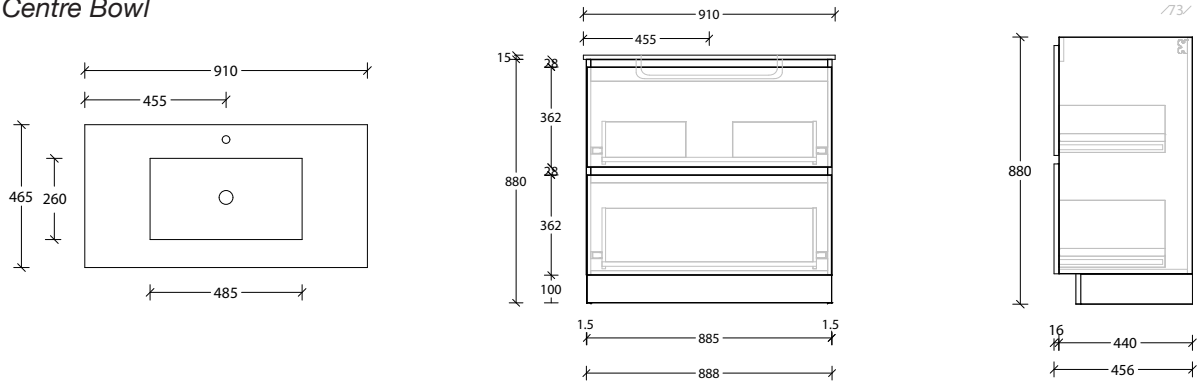

**20mm Cherry Pie /
Caesarstone Mineral**

50mm Benchtop

90mm Benchtop

Dimensions are nominal measurements only.

* Due to the manufacturing nature of ceramic tops, size variation (+/-5mm) is to be expected, due to the 1200°C kiln vitrification process.

Domaine Twin All-Drawer Floor Mount

900mm Cast Marble Top (22mm)

Centre Bowl

900mm Ceramic* Top (15mm)

Centre Bowl

900mm Benchtop

Centre Bowl

12mm Durasein

20mm Cherry Pie /
Caesarstone Mineral

50mm Benchtop

90mm Benchtop

Dimensions are nominal measurements only.

* Due to the manufacturing nature of ceramic tops, size variation (+/-5mm) is to be expected, due to the 1200°C kiln vitrification process.

Double Bowl

Dimensions are nominal measurements only.

* Due to the manufacturing nature of ceramic tops, size variation (+/-5mm) is to be expected, due to the 1200°C kiln vitrification process.

Domaine Twin All-Drawer Floor Mount