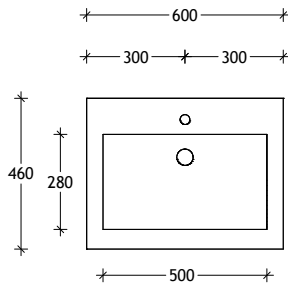

Tech Page Version 1

Domaine Twin All-Drawer Floor Mount

STANDARD SIZES (mm)	600	750	900	1200	1200	1500	1800
Cast Marble	Centre	Centre	Centre	Centre	Double	Centre / Double	Centre / Double
Width (mm)	600	750	900	1200	1200	1500	1800
Depth (mm)	460	460	460	460	460	460	460
Height (mm)	902	902	902	902	902	902	902
Number of Drawers	2	2	2	2	4	4	4
Ceramic*	Centre	Centre	Centre	Centre	Double	Centre / Double	
Width (mm)	610*	760*	910*	1210*	1210*	1520*	
Depth (mm)	460*	460*	460*	460*	460*	460*	
Height (mm)	895	895	895	895	895	895	
Number of Drawers	2	2	2	2	4	4	
Benchtop Options	Centre	Centre	Centre	Centre	Double	Centre / Double	Centre / Double
Width (mm)	600	750	900	1200	1200	1500	1800
Depth (mm)	500	500	500	500	500	500	500
Height (mm) - 12mm benchtop (Durasein Only)	892	892	892	892	892	892	892
Height (mm) - 20mm benchtop (Cherry Pie / Caesarstone Mineral Only)	900	900	900	900	900	900	900
Height (mm) - 50mm benchtop (All benchtop options)	930	930	930	930	930	930	930
Height (mm) - 90mm benchtop (All benchtop options)	970	970	970	970	970	970	970
Number of Drawers	2	2	2	2	4	4	4

Domaine Twin All-Drawer Floor Mount

600mm Cast Marble Top (22mm)

Centre Bowl

600mm Ceramic* Top (15mm)

Centre Bowl

600mm Benchtop

Centre Bowl

12mm Durasein

20mm Cherry Pie / Caesarstone Mineral

50mm Benchtop

90mm Benchtop

Dimensions are nominal measurements only.

* Due to the manufacturing nature of ceramic tops, size variation (+/-5mm) is to be expected, due to the 1200°C kiln vitrification process.

1500mm Ceramic* Top (15mm)

Centre Bowl

1500mm Ceramic* Top (15mm)

Double Bowl

Dimensions are nominal measurements only.

* Due to the manufacturing nature of ceramic tops, size variation (+/-5mm) is to be expected, due to the 1200°C kiln vitrification process.