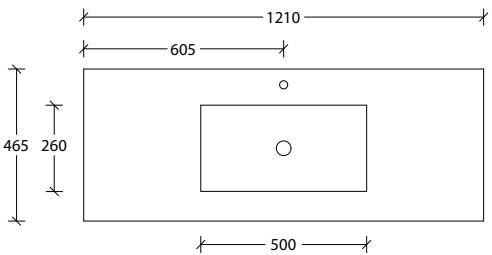

20mm Cherry Pie /
Caesarstone Mineral

50mm Benchtop

90mm Benchtop

Dimensions are nominal measurements only.

* Due to the manufacturing nature of ceramic tops, size variation (+/-5mm) is to be expected, due to the 1200°C kiln vitrification process.

Domaine Twin All-Drawer Floor Mount

1200mm Cast Marble Top (22mm)

Centre Bowl

1200mm Cast Marble Top (22mm)

Double Bowl

1200mm Ceramic* Top (15mm)

Centre Bowl

1200mm Ceramic* Top (15mm)

Double Bowl

Dimensions are nominal measurements only.

* Due to the manufacturing nature of ceramic tops, size variation (+/-5mm) is to be expected, due to the 1200°C kiln vitrification process.

Domaine Twin All-Drawer Floor Mount

1500mm Ceramic* Top (15mm)

Centre Bowl

1500mm Ceramic* Top (15mm)

Double Bowl

Dimensions are nominal measurements only.

* Due to the manufacturing nature of ceramic tops, size variation (+/-5mm) is to be expected, due to the 1200°C kiln vitrification process.