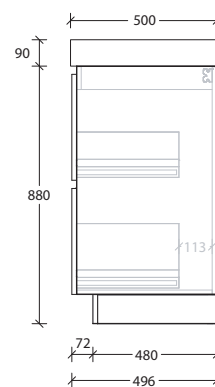

1500mm Ceramic* Top (15mm)

Centre Bowl

1500mm Ceramic* Top (15mm)

Double Bowl

Dimensions are nominal measurements only.

* Due to the manufacturing nature of ceramic tops, size variation (+/-5mm) is to be expected, due to the 1200°C kiln vitrification process.

**20mm Cherry Pie /
Caesarstone Mineral**

50mm Benchtop

90mm Benchtop

Dimensions are nominal measurements only.

Domaine Twin All-Drawer Floor Mount

1800mm Cast Marble Top (22mm)

Centre Bowl

1800mm Cast Marble Top (22mm)

Double Bowl

Domaine Twin All-Drawer Floor Mount

1800mm Benchtop

Centre Bowl

12mm Durasein

20mm Cherry Pie / Caesarstone Mineral

50mm Benchtop

90mm Benchtop

1800mm Benchtop

Double Bowl

12mm Durasein

20mm Cherry Pie / Caesarstone Mineral

50mm Benchtop

90mm Benchtop

Dimensions are nominal measurements only.