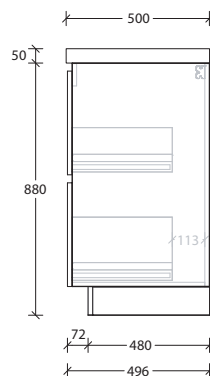

Tech Page Version 1

Domaine Twin All-Drawer Floor Mount

STANDARD SIZES (mm)	600	750	900	1200	1200	1500	1800
Cast Marble	Centre	Centre	Centre	Centre	Double	Centre / Double	Centre / Double
Width (mm)	600	750	900	1200	1200	1500	1800
Depth (mm)	460	460	460	460	460	460	460
Height (mm)	902	902	902	902	902	902	902
Number of Drawers	2	2	2	2	4	4	4
Ceramic*	Centre	Centre	Centre	Centre	Double	Centre / Double	
Width (mm)	610*	760*	910*	1210*	1210*	1520*	
Depth (mm)	460*	460*	460*	460*	460*	460*	
Height (mm)	895	895	895	895	895	895	
Number of Drawers	2	2	2	2	4	4	
Benchtop Options	Centre	Centre	Centre	Centre	Double	Centre / Double	Centre / Double
Width (mm)	600	750	900	1200	1200	1500	1800
Depth (mm)	500	500	500	500	500	500	500
Height (mm) - 12mm benchtop (Durasein Only)	892	892	892	892	892	892	892
Height (mm) - 20mm benchtop (Cherry Pie / Caesarstone Mineral Only)	900	900	900	900	900	900	900
Height (mm) - 50mm benchtop (All benchtop options)	930	930	930	930	930	930	930
Height (mm) - 90mm benchtop (All benchtop options)	970	970	970	970	970	970	970
Number of Drawers	2	2	2	2	4	4	4

20mm Cherry Pie / Caesarstone Mineral

50mm Benchtop

90mm Benchtop

Dimensions are nominal measurements only.

* Due to the manufacturing nature of ceramic tops, size variation (+/-5mm) is to be expected, due to the 1200°C kiln vitrification process.

Domaine Twin All-Drawer Floor Mount

750mm Cast Marble Top (22mm)

Centre Bowl

750mm Ceramic* Top (15mm)

Centre Bowl

750mm Benchtop

Centre Bowl

12mm Durasein

**20mm Cherry Pie /
Caesarstone Mineral**

50mm Benchtop

90mm Benchtop

Dimensions are nominal measurements only.

* Due to the manufacturing nature of ceramic tops, size variation (+/-5mm) is to be expected, due to the 1200°C kiln vitrification process.