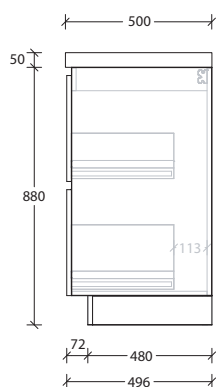

50mm Benchtop

90mm Benchtop

Dimensions are nominal measurements only.

Domaine Twin All-Drawer Floor Mount

1500mm Cast Marble Top (22mm)

Centre Bowl

1500mm Cast Marble Top (22mm)

Double Bowl

1500mm Ceramic* Top (15mm)

Centre Bowl

1500mm Ceramic* Top (15mm)

Double Bowl

Dimensions are nominal measurements only.

* Due to the manufacturing nature of ceramic tops, size variation (+/-5mm) is to be expected, due to the 1200°C kiln vitrification process.

**20mm Cherry Pie /
Caesarstone Mineral**

50mm Benchtop

90mm Benchtop

Dimensions are nominal measurements only.

Domaine Twin All-Drawer Floor Mount

1800mm Cast Marble Top (22mm)

Centre Bowl

1800mm Cast Marble Top (22mm)

1800mm Benchtop

Double Bowl

12mm Durasein

20mm Cherry Pie / Caesarstone Mineral

50mm Benchtop

90mm Benchtop

Dimensions are nominal measurements only.