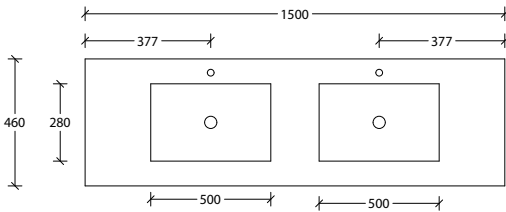

Double Bowl

Dimensions are nominal measurements only.

* Due to the manufacturing nature of ceramic tops, size variation (+/-5mm) is to be expected, due to the 1200°C kiln vitrification process.

Domaine Twin All-Drawer Floor Mount

50mm Benchtop

90mm Benchtop

Dimensions are nominal measurements only.

Domaine Twin All-Drawer Floor Mount

1500mm Cast Marble Top (22mm)

Centre Bowl

1500mm Cast Marble Top (22mm)

Double Bowl

1500mm Ceramic* Top (15mm)

Centre Bowl

1500mm Ceramic* Top (15mm)

Double Bowl

Dimensions are nominal measurements only.

* Due to the manufacturing nature of ceramic tops, size variation (+/-5mm) is to be expected, due to the 1200°C kiln vitrification process.

**20mm Cherry Pie /
Caesarstone Mineral**

50mm Benchtop

90mm Benchtop

Dimensions are nominal measurements only.

Domaine Twin All-Drawer Floor Mount

1800mm Cast Marble Top (22mm)

Centre Bowl

1800mm Cast Marble Top (22mm)