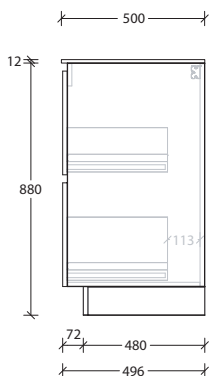

Tech Page Version 1

Domaine Twin All-Drawer Floor Mount

STANDARD SIZES (mm)	600	750	900	1200	1200	1500	1800
Cast Marble	Centre	Centre	Centre	Centre	Double	Centre / Double	Centre / Double
Width (mm)	600	750	900	1200	1200	1500	1800
Depth (mm)	460	460	460	460	460	460	460
Height (mm)	902	902	902	902	902	902	902
Number of Drawers	2	2	2	2	4	4	4
Ceramic*	Centre	Centre	Centre	Centre	Double	Centre / Double	
Width (mm)	610*	760*	910*	1210*	1210*	1520*	
Depth (mm)	460*	460*	460*	460*	460*	460*	
Height (mm)	895	895	895	895	895	895	
Number of Drawers	2	2	2	2	4	4	
Benchtop Options	Centre	Centre	Centre	Centre	Double	Centre / Double	Centre / Double
Width (mm)	600	750	900	1200	1200	1500	1800
Depth (mm)	500	500	500	500	500	500	500
Height (mm) - 12mm benchtop (Durasein Only)	892	892	892	892	892	892	892
Height (mm) - 20mm benchtop (Cherry Pie / Caesarstone Mineral Only)	900	900	900	900	900	900	900
Height (mm) - 50mm benchtop (All benchtop options)	930	930	930	930	930	930	930
Height (mm) - 90mm benchtop (All benchtop options)	970	970	970	970	970	970	970
Number of Drawers	2	2	2	2	4	4	4

20mm Cherry Pie / Caesarstone Mineral

50mm Benchtop

90mm Benchtop

Dimensions are nominal measurements only.

* Due to the manufacturing nature of ceramic tops, size variation (+/-5mm) is to be expected, due to the 1200°C kiln vitrification process.

Domaine Twin All-Drawer Floor Mount

750mm Cast Marble Top (22mm)

Centre Bowl

750mm Ceramic* Top (15mm)

Centre Bowl

750mm Benchtop

Centre Bowl

12mm Durasein

**20mm Cherry Pie /
Caesarstone Mineral**

50mm Benchtop

90mm Benchtop

Dimensions are nominal measurements only.

* Due to the manufacturing nature of ceramic tops, size variation (+/-5mm) is to be expected, due to the 1200°C kiln vitrification process.