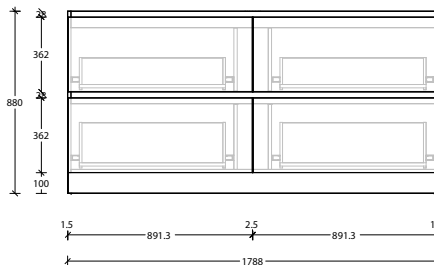

1500mm Ceramic* Top (15mm)

Centre Bowl

1500mm Ceramic* Top (15mm)

Double Bowl

Dimensions are nominal measurements only.

* Due to the manufacturing nature of ceramic tops, size variation (+/-5mm) is to be expected, due to the 1200°C kiln vitrification process.

**20mm Cherry Pie /
Caesarstone Mineral**

50mm Benchtop

90mm Benchtop

Dimensions are nominal measurements only.

Domaine Twin All-Drawer Floor Mount

1800mm Cast Marble Top (22mm)

Centre Bowl

1800mm Cast Marble Top (22mm)

Double Bowl

Domaine Twin All-Drawer Floor Mount

1800mm Benchtop

Centre Bowl

12mm Durasein

20mm Cherry Pie / Caesarstone Mineral

50mm Benchtop

90mm Benchtop

1800mm Benchtop

Double Bowl

12mm Durasein

20mm Cherry Pie / Caesarstone Mineral

50mm Benchtop

90mm Benchtop

Dimensions are nominal measurements only.