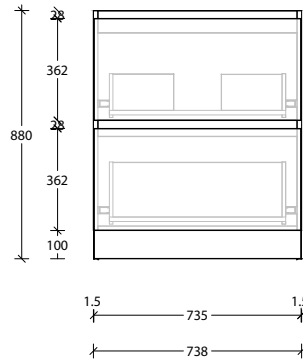

Tech Page Version 1

Domaine Twin All-Drawer Floor Mount

STANDARD SIZES (mm)	600	750	900	1200	1200	1500	1800
Cast Marble	Centre	Centre	Centre	Centre	Double	Centre / Double	Centre / Double
Width (mm)	600	750	900	1200	1200	1500	1800
Depth (mm)	460	460	460	460	460	460	460
Height (mm)	902	902	902	902	902	902	902
Number of Drawers	2	2	2	2	4	4	4
Ceramic*	Centre	Centre	Centre	Centre	Double	Centre / Double	
Width (mm)	610*	760*	910*	1210*	1210*	1520*	
Depth (mm)	460*	460*	460*	460*	460*	460*	
Height (mm)	895	895	895	895	895	895	
Number of Drawers	2	2	2	2	4	4	
Benchtop Options	Centre	Centre	Centre	Centre	Double	Centre / Double	Centre / Double
Width (mm)	600	750	900	1200	1200	1500	1800
Depth (mm)	500	500	500	500	500	500	500
Height (mm) - 12mm benchtop (Durasein Only)	892	892	892	892	892	892	892
Height (mm) - 20mm benchtop (Cherry Pie / Caesarstone Mineral Only)	900	900	900	900	900	900	900
Height (mm) - 50mm benchtop (All benchtop options)	930	930	930	930	930	930	930
Height (mm) - 90mm benchtop (All benchtop options)	970	970	970	970	970	970	970
Number of Drawers	2	2	2	2	4	4	4

20mm Cherry Pie / Caesarstone Mineral

50mm Benchtop

90mm Benchtop

Dimensions are nominal measurements only.

* Due to the manufacturing nature of ceramic tops, size variation (+/-5mm) is to be expected, due to the 1200°C kiln vitrification process.

Domaine Twin All-Drawer Floor Mount

750mm Cast Marble Top (22mm)

Centre Bowl

750mm Ceramic* Top (15mm)

Centre Bowl

750mm Benchtop

Centre Bowl

12mm Durasein

**20mm Cherry Pie /
Caesarstone Mineral**

50mm Benchtop

90mm Benchtop

Dimensions are nominal measurements only.

* Due to the manufacturing nature of ceramic tops, size variation (+/-5mm) is to be expected, due to the 1200°C kiln vitrification process.