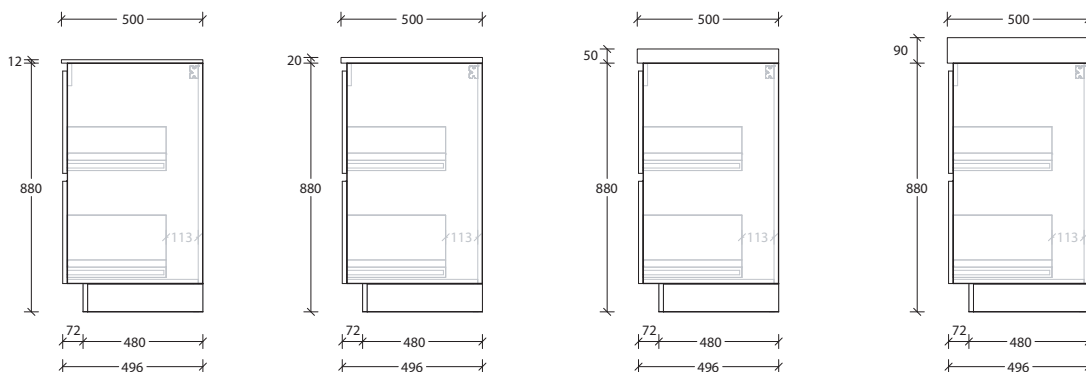

**20mm Cherry Pie /
Caesarstone Mineral**

50mm Benchtop

90mm Benchtop

Dimensions are nominal measurements only.

* Due to the manufacturing nature of ceramic tops, size variation (+/-5mm) is to be expected, due to the 1200°C kiln vitrification process.

Domaine Twin All-Drawer Floor Mount

900mm Cast Marble Top (22mm)

Centre Bowl

900mm Ceramic* Top (15mm)

Centre Bowl

900mm Benchtop

Centre Bowl

12mm Durasein

20mm Cherry Pie /
Caesarstone Mineral

50mm Benchtop

90mm Benchtop

Dimensions are nominal measurements only.

* Due to the manufacturing nature of ceramic tops, size variation (+/-5mm) is to be expected, due to the 1200°C kiln vitrification process.

Double Bowl

Dimensions are nominal measurements only.

* Due to the manufacturing nature of ceramic tops, size variation (+/-5mm) is to be expected, due to the 1200°C kiln vitrification process.

Domaine Twin All-Drawer Floor Mount