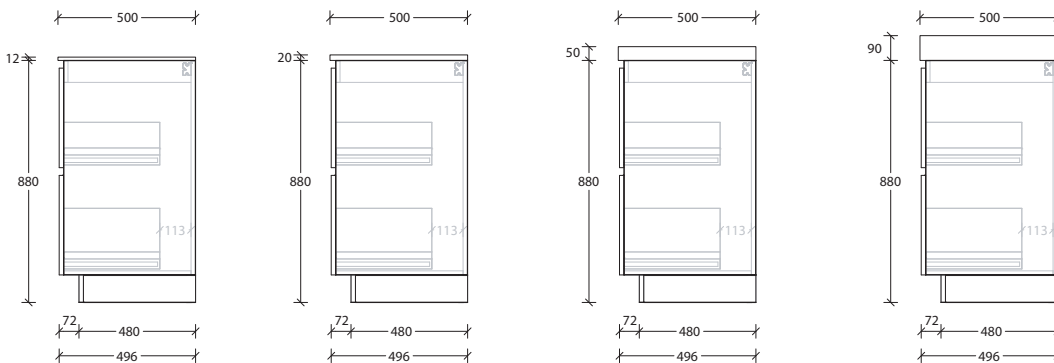

50mm Benchtop

90mm Benchtop

Dimensions are nominal measurements only.

Domaine Twin All-Drawer Floor Mount

1500mm Cast Marble Top (22mm)

Centre Bowl

1500mm Cast Marble Top (22mm)

Double Bowl

1500mm Ceramic* Top (15mm)

Centre Bowl

1500mm Ceramic* Top (15mm)

Double Bowl

Dimensions are nominal measurements only.

* Due to the manufacturing nature of ceramic tops, size variation (+/-5mm) is to be expected, due to the 1200°C kiln vitrification process.

Domaine Twin All-Drawer Floor Mount

1500mm Benchtop
Centre Bowl

12mm Durasein

**20mm Cherry Pie /
Caesarstone Mineral**

50mm Benchtop

90mm Benchtop

1500mm Benchtop
Double Bowl

12mm Durasein

**20mm Cherry Pie /
Caesarstone Mineral**

50mm Benchtop

90mm Benchtop

Dimensions are nominal measurements only.

Domaine Twin All-Drawer Floor Mount

1800mm Cast Marble Top (22mm)

Centre Bowl

1800mm Cast Marble Top (22mm)