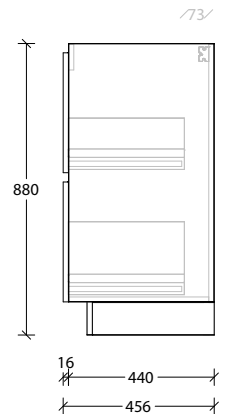

Double Bowl

Dimensions are nominal measurements only.

* Due to the manufacturing nature of ceramic tops, size variation (+/-5mm) is to be expected, due to the 1200°C kiln vitrification process.

Domaine Twin All-Drawer Floor Mount

50mm Benchtop

90mm Benchtop

Dimensions are nominal measurements only.

Domaine Twin All-Drawer Floor Mount

1500mm Cast Marble Top (22mm)

Centre Bowl

1500mm Cast Marble Top (22mm)

Double Bowl

1500mm Ceramic* Top (15mm)

Centre Bowl

1500mm Ceramic* Top (15mm)

Double Bowl

Dimensions are nominal measurements only.

* Due to the manufacturing nature of ceramic tops, size variation (+/-5mm) is to be expected, due to the 1200°C kiln vitrification process.

**20mm Cherry Pie /
Caesarstone Mineral**

50mm Benchtop

90mm Benchtop

Dimensions are nominal measurements only.

Domaine Twin All-Drawer Floor Mount

1800mm Cast Marble Top (22mm)

Centre Bowl

1800mm Cast Marble Top (22mm)