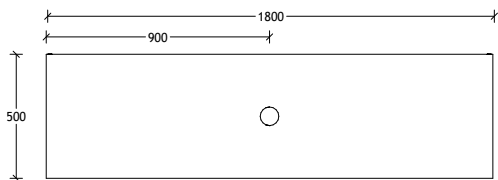

1500mm Ceramic* Top (15mm)

Centre Bowl

1500mm Ceramic* Top (15mm)

Double Bowl

Dimensions are nominal measurements only.

* Due to the manufacturing nature of ceramic tops, size variation (+/-5mm) is to be expected, due to the 1200°C kiln vitrification process.

**20mm Cherry Pie /
Caesarstone Mineral**

50mm Benchtop

90mm Benchtop

Dimensions are nominal measurements only.

Domaine Twin All-Drawer Floor Mount

1800mm Cast Marble Top (22mm)

Centre Bowl

1800mm Cast Marble Top (22mm)

Double Bowl

Domaine Twin All-Drawer Floor Mount

1800mm Benchtop

Centre Bowl

12mm Durasein

20mm Cherry Pie / Caesarstone Mineral

50mm Benchtop

90mm Benchtop

1800mm Benchtop

Double Bowl

12mm Durasein

20mm Cherry Pie / Caesarstone Mineral

50mm Benchtop

90mm Benchtop

Dimensions are nominal measurements only.