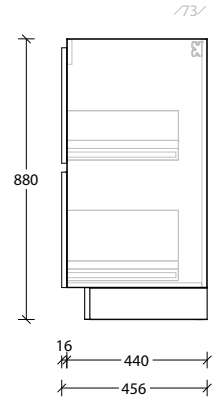

20mm Cherry Pie /
Caesarstone Mineral

50mm Benchtop

90mm Benchtop

Dimensions are nominal measurements only.

* Due to the manufacturing nature of ceramic tops, size variation (+/-5mm) is to be expected, due to the 1200°C kiln vitrification process.

Domaine Twin All-Drawer Floor Mount

1200mm Cast Marble Top (22mm)

Centre Bowl

1200mm Cast Marble Top (22mm)

Double Bowl

1200mm Ceramic* Top (15mm)

Centre Bowl

1200mm Ceramic* Top (15mm)

Double Bowl

Dimensions are nominal measurements only.

* Due to the manufacturing nature of ceramic tops, size variation (+/-5mm) is to be expected, due to the 1200°C kiln vitrification process.

Domaine Twin All-Drawer Floor Mount

50mm Benchtop

90mm Benchtop

Dimensions are nominal measurements only.

Domaine Twin All-Drawer Floor Mount

1500mm Cast Marble Top (22mm)

Centre Bowl

1500mm Cast Marble Top (22mm)

Double Bowl