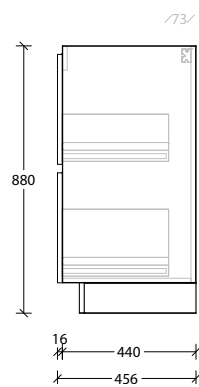

Tech Page Version 1

Domaine Twin All-Drawer Floor Mount

STANDARD SIZES (mm)	600	750	900	1200	1200	1500	1800
Cast Marble	Centre	Centre	Centre	Centre	Double	Centre / Double	Centre / Double
Width (mm)	600	750	900	1200	1200	1500	1800
Depth (mm)	460	460	460	460	460	460	460
Height (mm)	902	902	902	902	902	902	902
Number of Drawers	2	2	2	2	4	4	4
Ceramic*	Centre	Centre	Centre	Centre	Double	Centre / Double	
Width (mm)	610*	760*	910*	1210*	1210*	1520*	
Depth (mm)	460*	460*	460*	460*	460*	460*	
Height (mm)	895	895	895	895	895	895	
Number of Drawers	2	2	2	2	4	4	
Benchtop Options	Centre	Centre	Centre	Centre	Double	Centre / Double	Centre / Double
Width (mm)	600	750	900	1200	1200	1500	1800
Depth (mm)	500	500	500	500	500	500	500
Height (mm) - 12mm benchtop (Durasein Only)	892	892	892	892	892	892	892
Height (mm) - 20mm benchtop (Cherry Pie / Caesarstone Mineral Only)	900	900	900	900	900	900	900
Height (mm) - 50mm benchtop (All benchtop options)	930	930	930	930	930	930	930
Height (mm) - 90mm benchtop (All benchtop options)	970	970	970	970	970	970	970
Number of Drawers	2	2	2	2	4	4	4

Domaine Twin All-Drawer Floor Mount

600mm Cast Marble Top (22mm)

Centre Bowl

600mm Ceramic* Top (15mm)

Centre Bowl

600mm Benchtop

Centre Bowl

12mm Durasein

20mm Cherry Pie / Caesarstone Mineral

50mm Benchtop

90mm Benchtop

Dimensions are nominal measurements only.

* Due to the manufacturing nature of ceramic tops, size variation (+/-5mm) is to be expected, due to the 1200°C kiln vitrification process.

1500mm Ceramic* Top (15mm)

Centre Bowl

1500mm Ceramic* Top (15mm)

Double Bowl

Dimensions are nominal measurements only.

* Due to the manufacturing nature of ceramic tops, size variation (+/-5mm) is to be expected, due to the 1200°C kiln vitrification process.