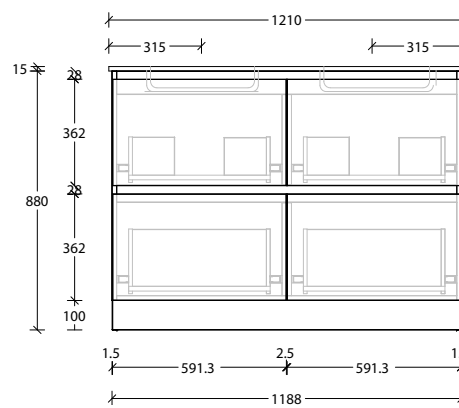

20mm Cherry Pie /
Caesarstone Mineral

50mm Benchtop

90mm Benchtop

Dimensions are nominal measurements only.

* Due to the manufacturing nature of ceramic tops, size variation (+/-5mm) is to be expected, due to the 1200°C kiln vitrification process.

Domaine Twin All-Drawer Floor Mount

1200mm Cast Marble Top (22mm)

Centre Bowl

1200mm Cast Marble Top (22mm)

Double Bowl

1200mm Ceramic* Top (15mm)

Centre Bowl

1200mm Ceramic* Top (15mm)

Double Bowl

Dimensions are nominal measurements only.

* Due to the manufacturing nature of ceramic tops, size variation (+/-5mm) is to be expected, due to the 1200°C kiln vitrification process.

Domaine Twin All-Drawer Floor Mount

50mm Benchtop

90mm Benchtop

Dimensions are nominal measurements only.

Domaine Twin All-Drawer Floor Mount

1500mm Cast Marble Top (22mm)

Centre Bowl

1500mm Cast Marble Top (22mm)

Double Bowl