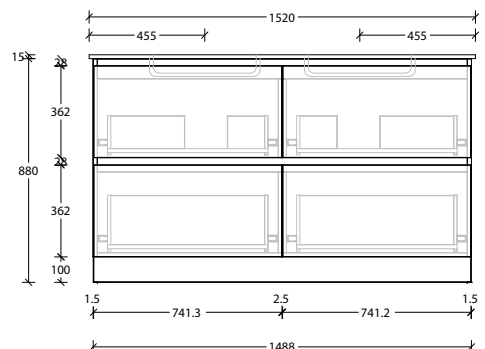

Double Bowl

Dimensions are nominal measurements only.

* Due to the manufacturing nature of ceramic tops, size variation (+/-5mm) is to be expected, due to the 1200°C kiln vitrification process.

Domaine Twin All-Drawer Floor Mount

50mm Benchtop

90mm Benchtop

Dimensions are nominal measurements only.

Domaine Twin All-Drawer Floor Mount

1500mm Cast Marble Top (22mm)

Centre Bowl

1500mm Cast Marble Top (22mm)

Double Bowl

1500mm Ceramic* Top (15mm)

Centre Bowl

1500mm Ceramic* Top (15mm)

Double Bowl

Dimensions are nominal measurements only.

* Due to the manufacturing nature of ceramic tops, size variation (+/-5mm) is to be expected, due to the 1200°C kiln vitrification process.

**20mm Cherry Pie /
Caesarstone Mineral**

50mm Benchtop

90mm Benchtop

Dimensions are nominal measurements only.

Domaine Twin All-Drawer Floor Mount

1800mm Cast Marble Top (22mm)

Centre Bowl

1800mm Cast Marble Top (22mm)