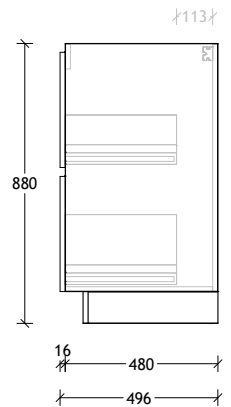

## 1500mm Ceramic\* Top (15mm)

### Centre Bowl

Dimensions are nominal measurements only.

\* Due to the manufacturing nature of ceramic tops, size variation (+/-5mm) is to be expected, due to the 1200°C kiln vitrification process.

# Domaine Twin All-Drawer Floor Mount

**1500mm Ceramic\* Top (15mm)**

*Double Bowl*

**1500mm Cherry Pie (20mm) / Durasein Top (12mm)**

*Centre Bowl*

**1500mm Cherry Pie (20mm) / Durasein Top (12mm)**

*Double Bowl*

Dimensions are nominal measurements only.