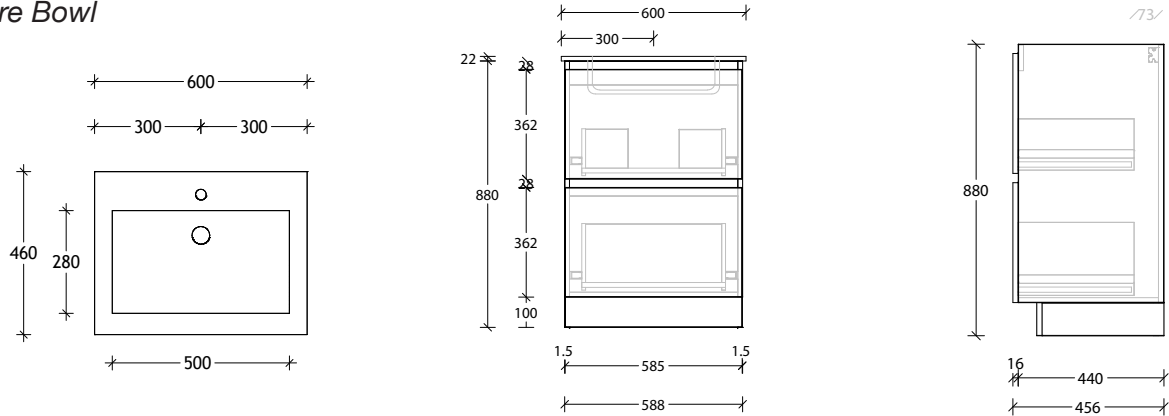

posh

Domaine Twin All-Drawer Floor Mount

600mm Cast Marble Top (22mm)

Centre Bowl