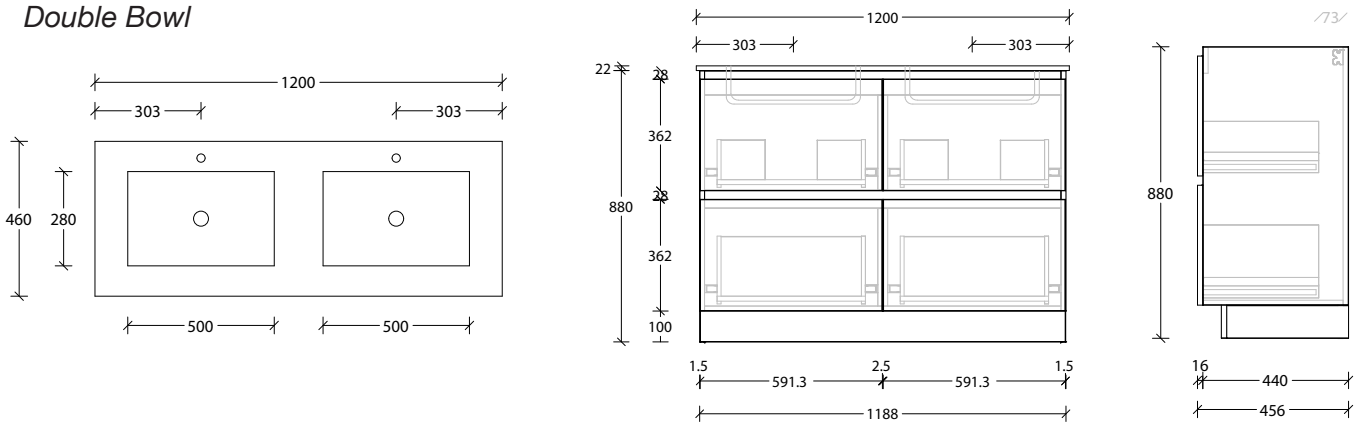

1200mm Cast Marble Top (22mm)

Double Bowl