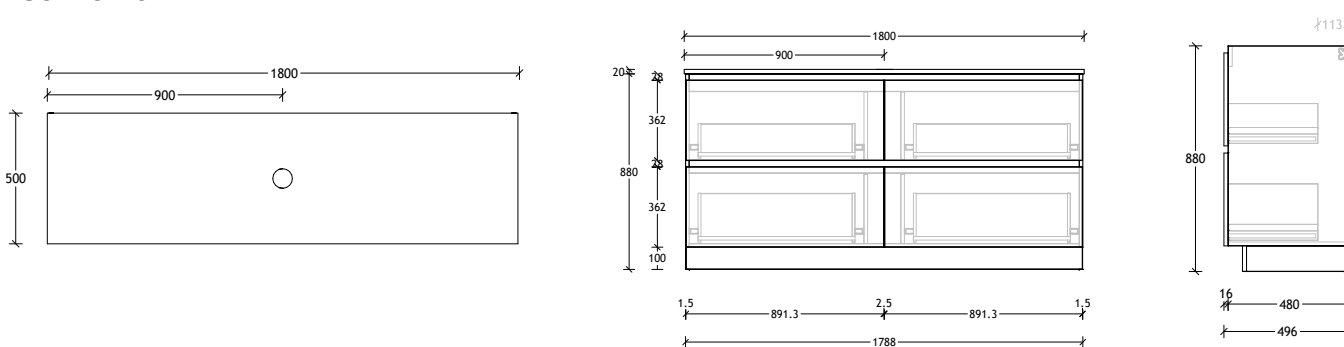

1800mm Cherry Pie (20mm) / Durasein Top (12mm)

Centre Bowl