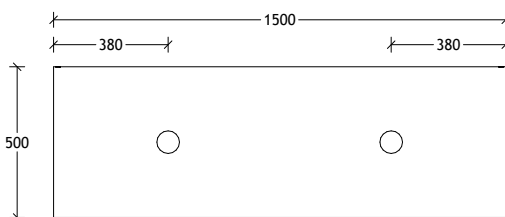

### Centre Bowl

Dimensions are nominal measurements only.

\* Due to the manufacturing nature of ceramic tops, size variation (+/-5mm) is to be expected, due to the 1200°C kiln vitrification process.

# Domaine Twin All-Drawer Floor Mount

**1500mm Ceramic\* Top (15mm)**

*Double Bowl*

**1500mm Cherry Pie (20mm) / Durasein Top (12mm)**

*Centre Bowl*

**1500mm Cherry Pie (20mm) / Durasein Top (12mm)**

*Double Bowl*

Dimensions are nominal measurements only.