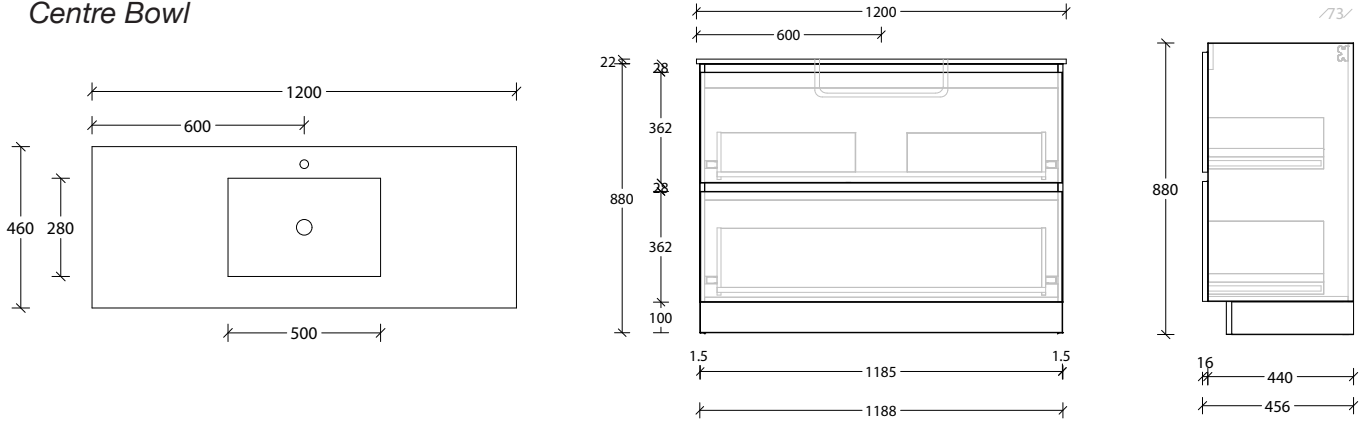

Domaine Twin All-Drawer Floor Mount

1200mm Cast Marble Top (22mm)

Centre Bowl