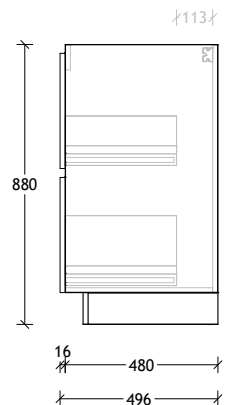

## 1500mm Ceramic\* Top (15mm)

### Centre Bowl

Dimensions are nominal measurements only.

\* Due to the manufacturing nature of ceramic tops, size variation (+/-5mm) is to be expected, due to the 1200°C kiln vitrification process.

# Domaine Twin All-Drawer Floor Mount

**1500mm Ceramic\* Top (15mm)**

*Double Bowl*

**1500mm Cherry Pie (20mm) / Durasein Top (12mm)**

*Centre Bowl*

**1500mm Cherry Pie (20mm) / Durasein Top (12mm)**

*Double Bowl*

Dimensions are nominal measurements only.