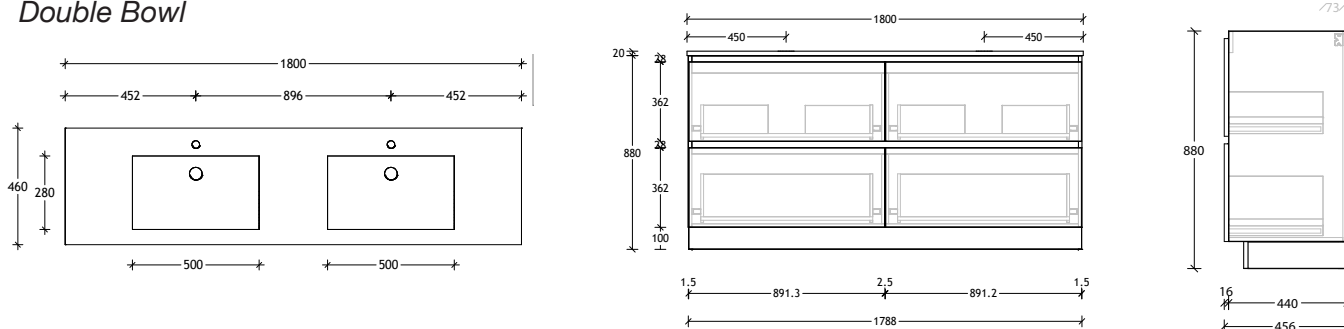

1800mm Cast Marble Top (22mm)

Double Bowl