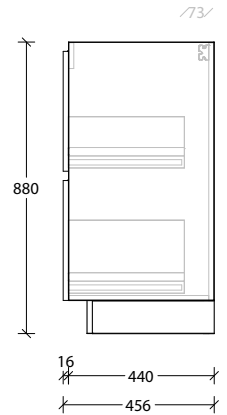

Domaine Twin All-Drawer Floor Mount

1500mm Ceramic* Top (15mm)

Double Bowl