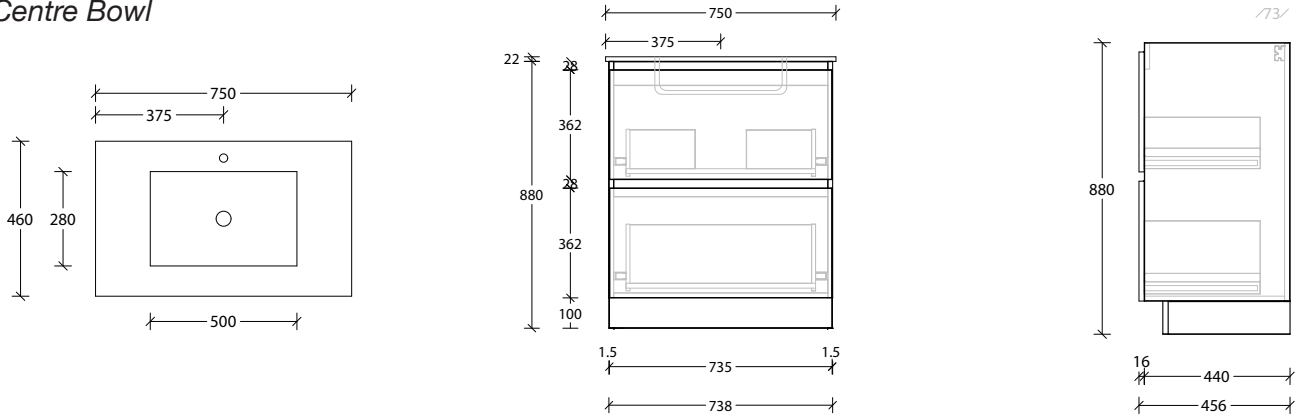

Domaine Twin All-Drawer Floor Mount

750mm Cast Marble Top (22mm)

Centre Bowl