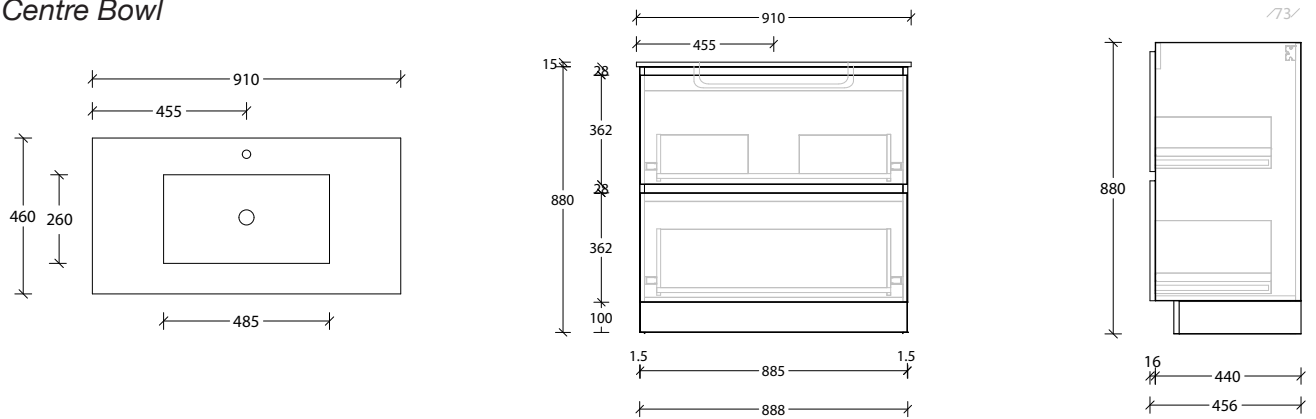

900mm Ceramic* Top (15mm)

Centre Bowl