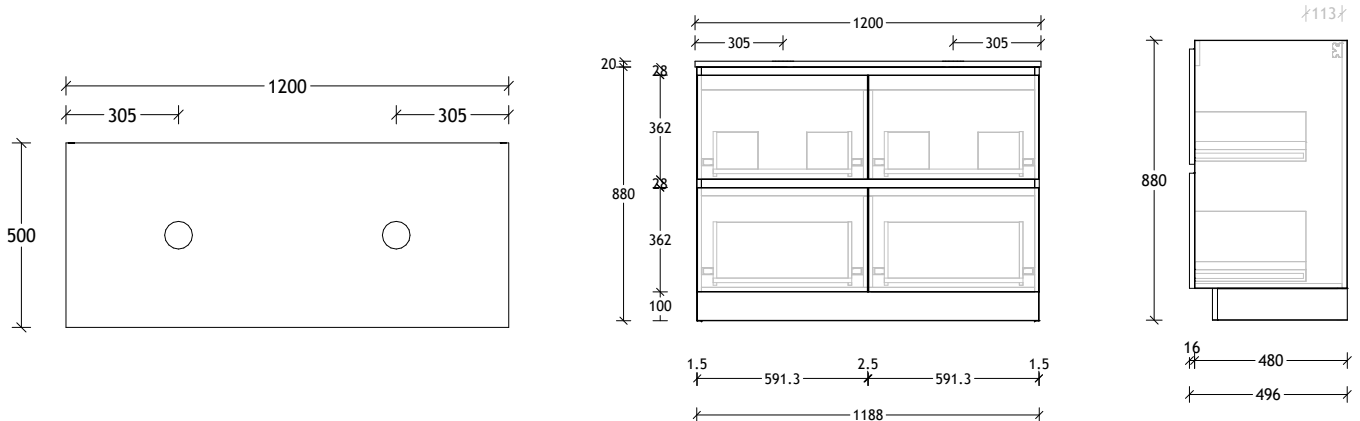

1200mm Cherry Pie (20mm) / Durasein Top (12mm)

Double Bowl

Dimensions are nominal measurements only.