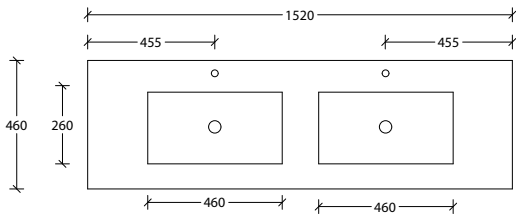

Domaine Twin All-Drawer Floor Mount

1500mm Ceramic* Top (15mm)

Double Bowl