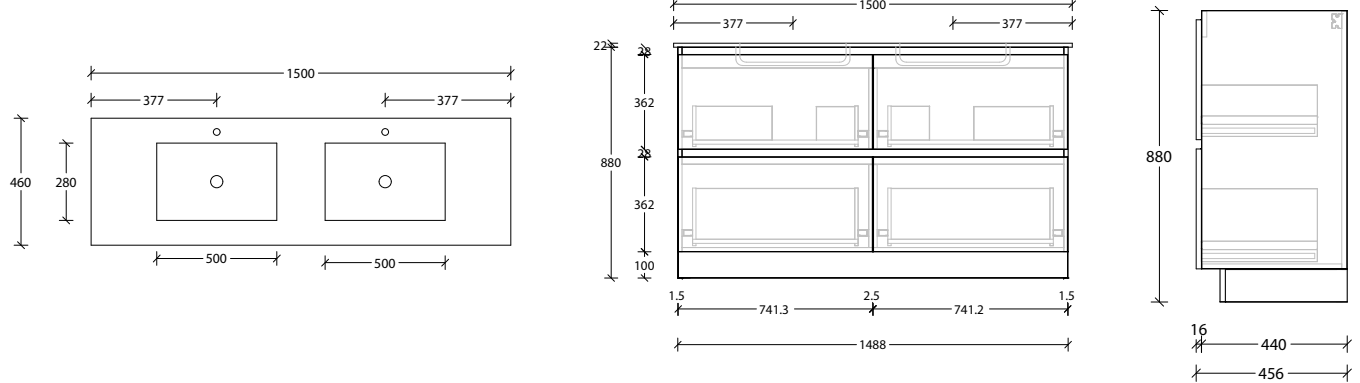

1500mm Cast Marble Top (22mm)

Double Bowl