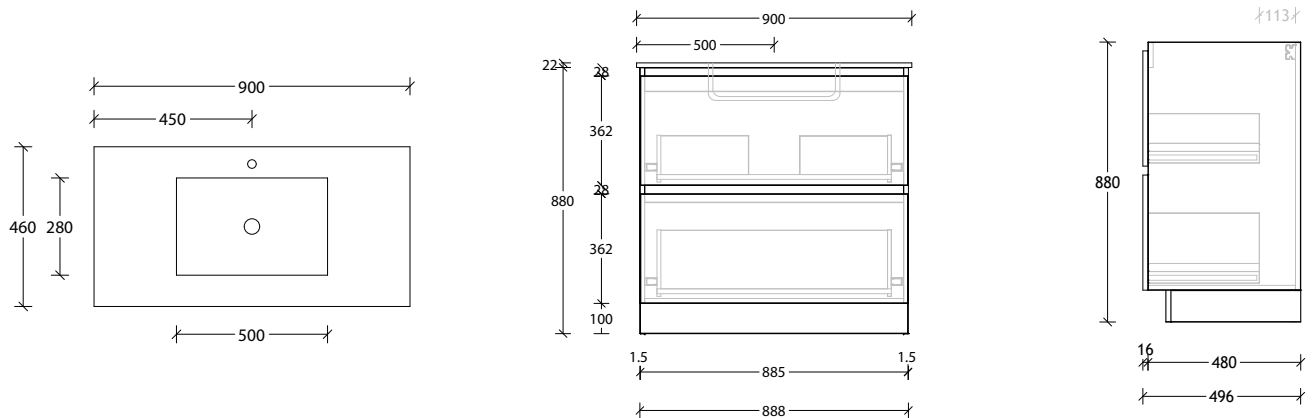

900mm Cherry Pie (20mm) / Durasein Top (12mm)

Centre Bowl

Dimensions are nominal measurements only.

* Due to the manufacturing nature of ceramic tops, size variation (+/-5mm) is to be expected, due to the 1200°C kiln vitrification process.