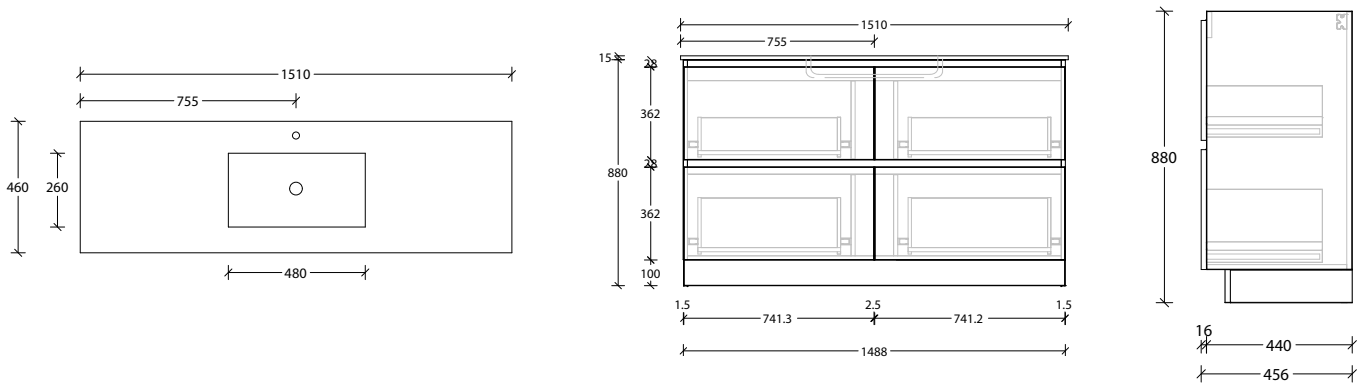

1500mm Ceramic* Top (15mm)

Centre Bowl

Dimensions are nominal measurements only.

* Due to the manufacturing nature of ceramic tops, size variation (+/-5mm) is to be expected, due to the 1200°C kiln vitrification process.