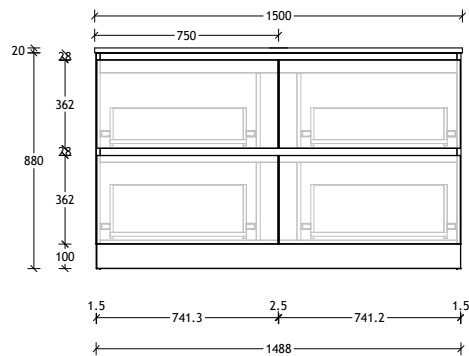

### Centre Bowl

Dimensions are nominal measurements only.

\* Due to the manufacturing nature of ceramic tops, size variation (+/-5mm) is to be expected, due to the 1200°C kiln vitrification process.

# Domaine Twin All-Drawer Floor Mount

**1500mm Ceramic\* Top (15mm)**

*Double Bowl*

**1500mm Cherry Pie (20mm) / Durasein Top (12mm)**

*Centre Bowl*

**1500mm Cherry Pie (20mm) / Durasein Top (12mm)**

*Double Bowl*

Dimensions are nominal measurements only.

## 1800mm Cast Marble Top (22mm)