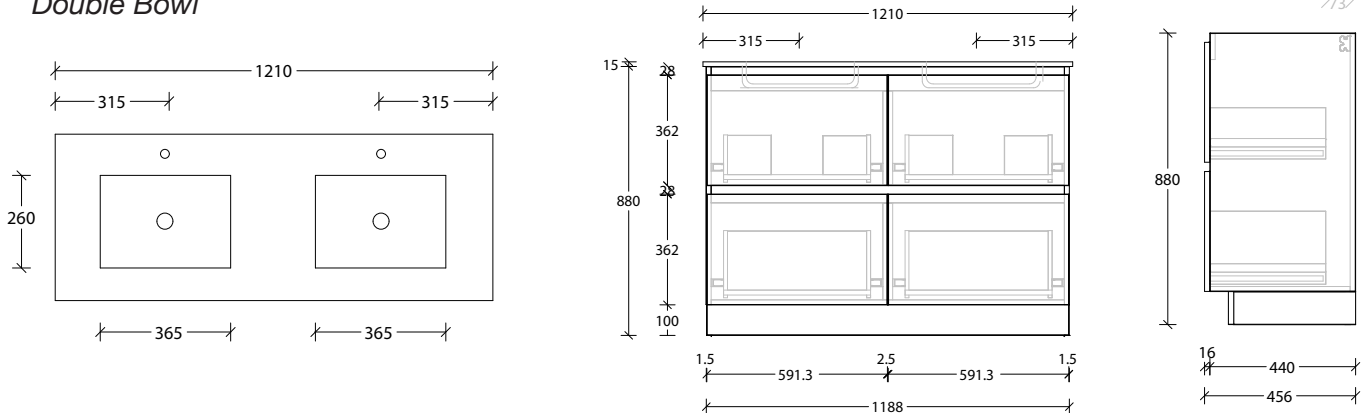

Domaine Twin All-Drawer Floor Mount

1200mm Ceramic* Top (15mm)

Double Bowl