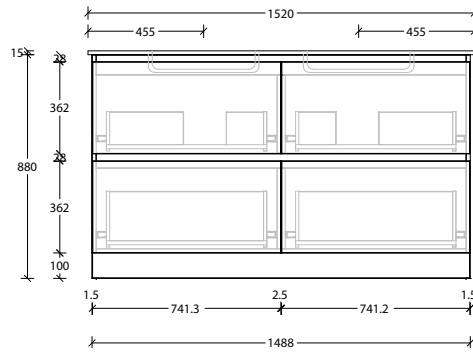

Domaine Twin All-Drawer Floor Mount

1500mm Ceramic* Top (15mm)

Double Bowl