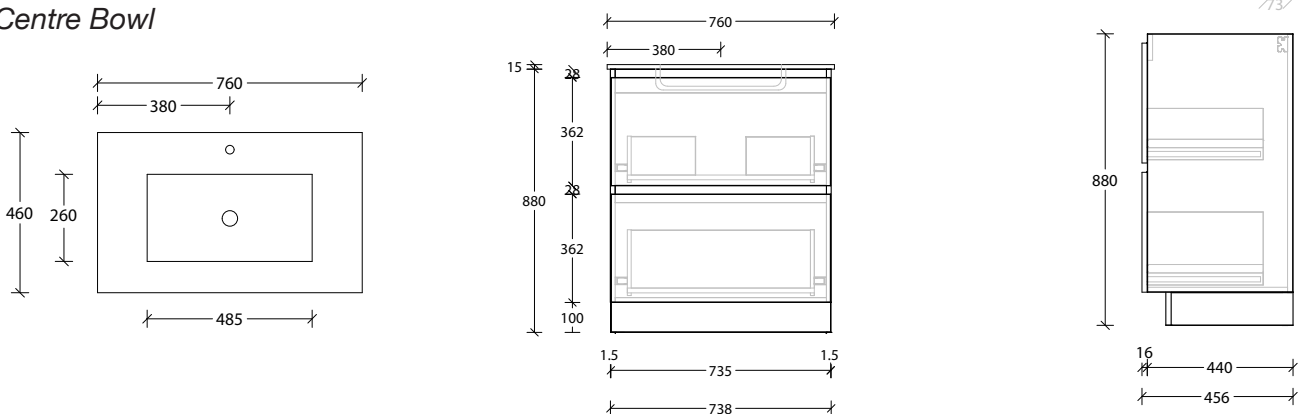

750mm Ceramic* Top (15mm)

Centre Bowl