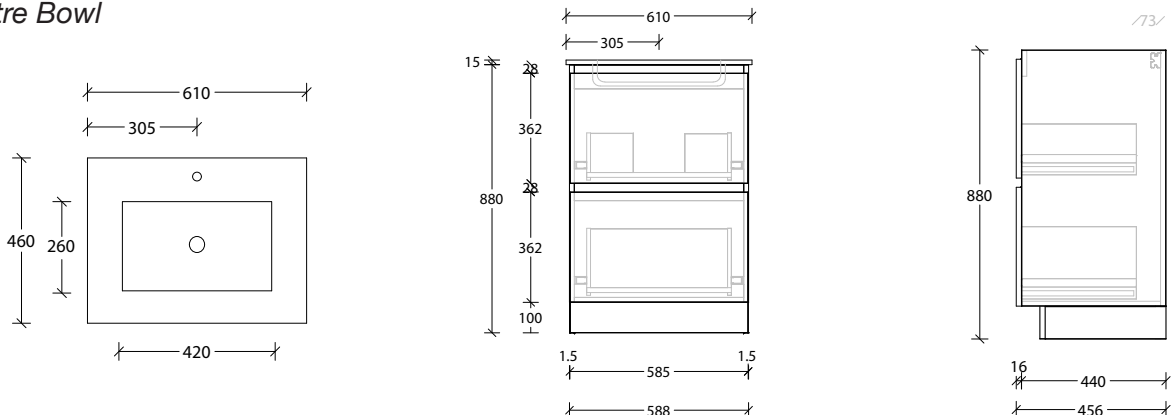

600mm Ceramic* Top (15mm)

Centre Bowl