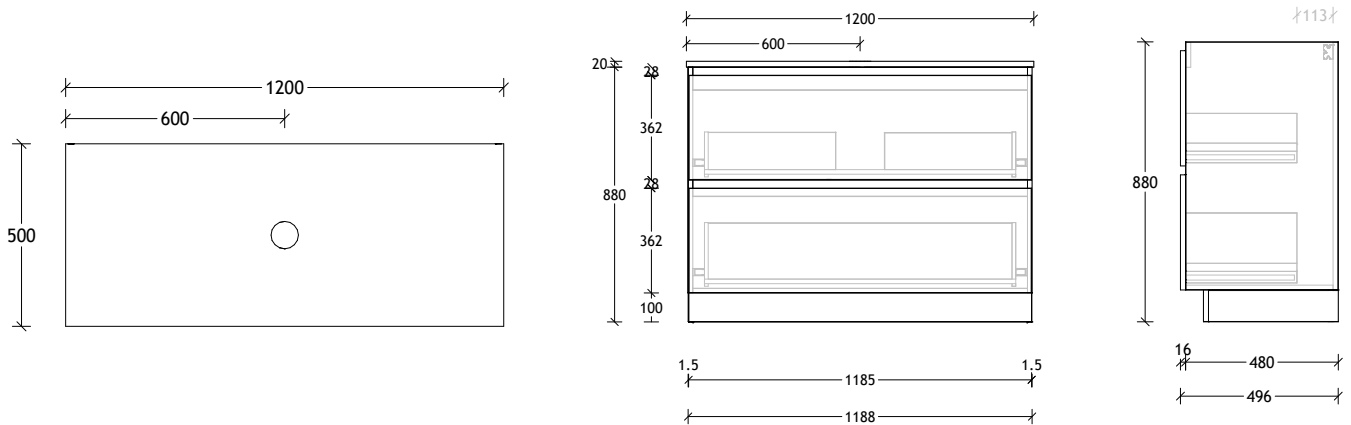

1200mm Cherry Pie (20mm) / Durasein Top (12mm)

Centre Bowl