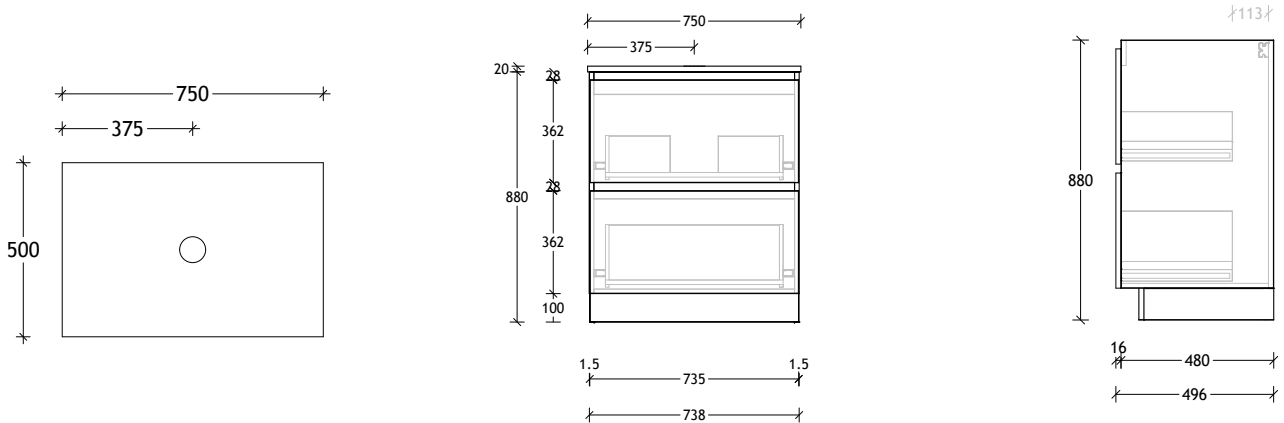

750mm Cherry Pie (20mm) / Durasein Top (12mm)

Centre Bowl

Dimensions are nominal measurements only.

* Due to the manufacturing nature of ceramic tops, size variation (+/-5mm) is to be expected, due to the 1200°C kiln vitrification process.