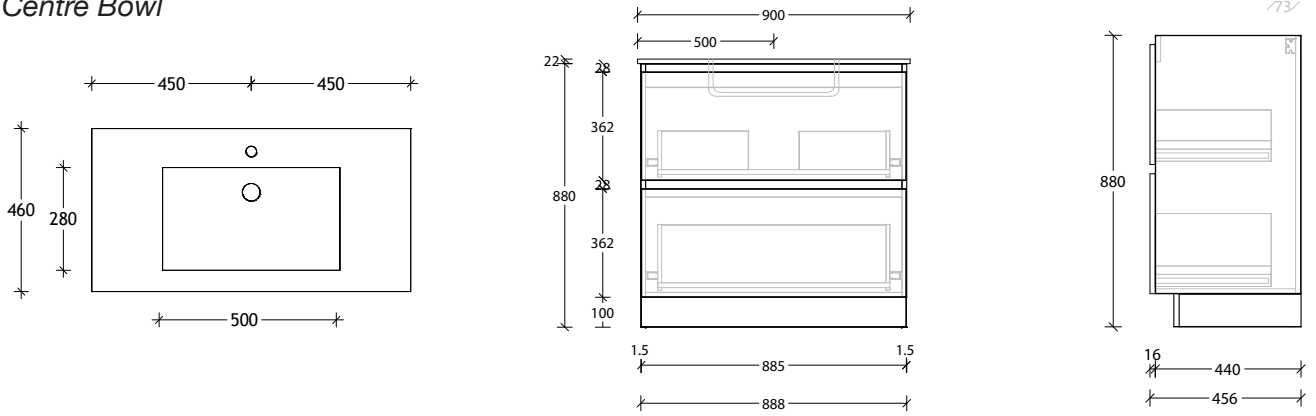

Domaine Twin All-Drawer Floor Mount

900mm Cast Marble Top (22mm)

Centre Bowl