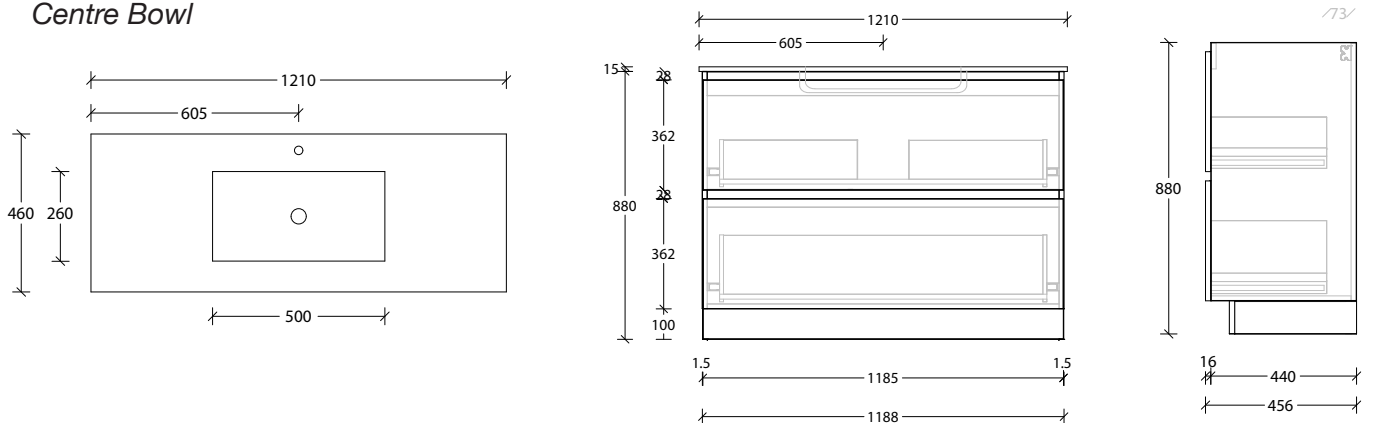

1200mm Ceramic* Top (15mm)

Centre Bowl

Dimensions are nominal measurements only.

* Due to the manufacturing nature of ceramic tops, size variation (+/-5mm) is to be expected, due to the 1200°C kiln vitrification process.