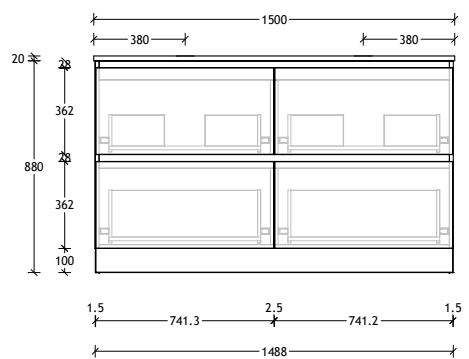

### Centre Bowl

Dimensions are nominal measurements only.

\* Due to the manufacturing nature of ceramic tops, size variation (+/-5mm) is to be expected, due to the 1200°C kiln vitrification process.

# Domaine Twin All-Drawer Floor Mount

**1500mm Ceramic\* Top (15mm)**

*Double Bowl*

**1500mm Cherry Pie (20mm) / Durasein Top (12mm)**

*Centre Bowl*

**1500mm Cherry Pie (20mm) / Durasein Top (12mm)**

*Double Bowl*

Dimensions are nominal measurements only.

## 1800mm Cast Marble Top (22mm)