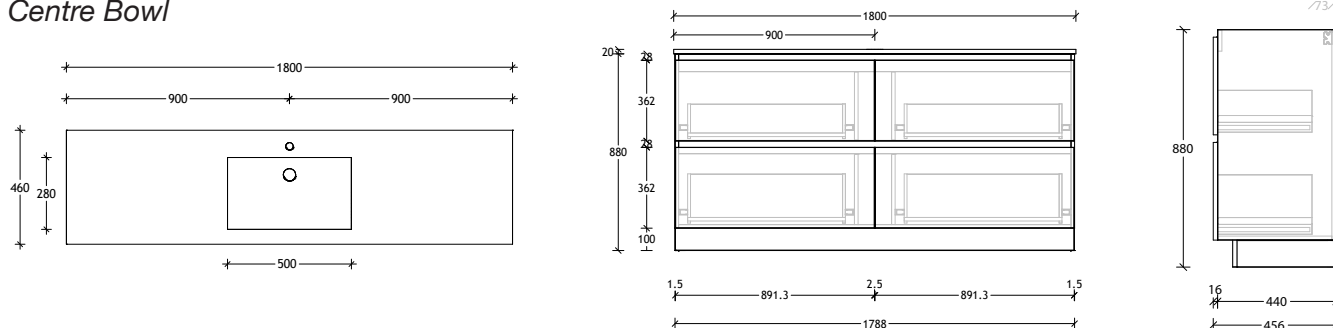

Domaine Twin All-Drawer Floor Mount

1800mm Cast Marble Top (22mm)

Centre Bowl