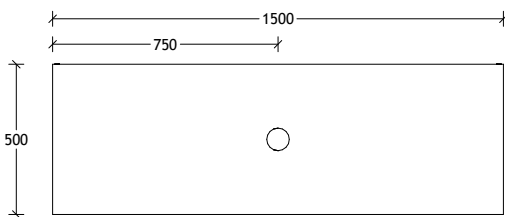

### Centre Bowl

Dimensions are nominal measurements only.

\* Due to the manufacturing nature of ceramic tops, size variation (+/-5mm) is to be expected, due to the 1200°C kiln vitrification process.

# Domaine Twin All-Drawer Floor Mount

**1500mm Ceramic\* Top (15mm)**

*Double Bowl*

**1500mm Cherry Pie (20mm) / Durasein Top (12mm)**

*Centre Bowl*

**1500mm Cherry Pie (20mm) / Durasein Top (12mm)**

*Double Bowl*