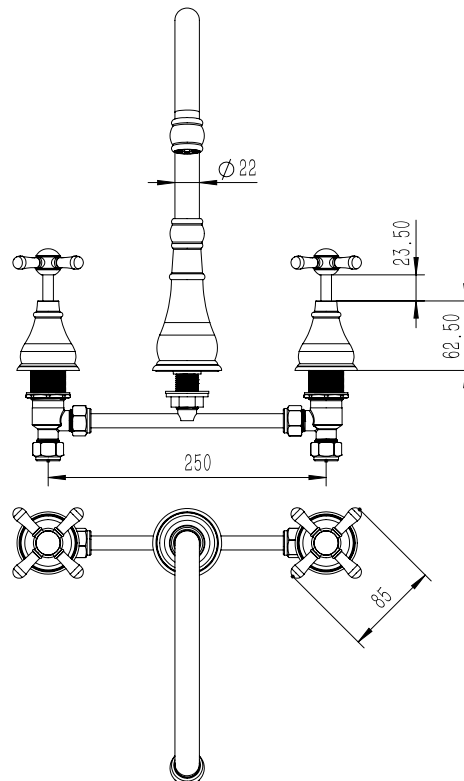

Milli Voir Hob Kitchen / Spa Set Cross Handle Chrome (4 Star)

2265302

SPECIFICATIONS

Recommended Use	Domestic, hotel and commercial
Colour	Chrome
Material	DR Brass
Recommended Pressure Range	150 - 500 kPa
Max Continuous Working Pressure	500 kPa
Max Continuous Working Temperature	80 deg C
Suitable for Storage Tank Hot Water	Yes
Suitable for Continuous Flow Hot Water	Yes
Suitable for Gravity Feed Hot Water	No

WARRANTY

Warranty - Domestic Use	15 Years
Spare Parts & Labour	12 Months

Please refer to Warranty Page for full Terms and Conditions

Dimensions are nominal measurements only.

CLEANING RECOMMENDATIONS:

We recommend the use of soapy water or approved cleaners. This product should not be cleaned with abrasive materials. Damage caused by any improper treatment is not covered by the product warranty. Refer to Warranty Conditions

Disclaimer: Products in this specification manual must by regulation be installed by licensed and registered trade people. The manufacturer/distributor reserves the right to vary specifications or delete models from their range without prior notification. Dimensions are nominal measurements only. Dimensions and set-outs listed are correct at time of publication however the manufacturer/distributor takes no responsibility for printing errors.

Published 01/06/2020

To see the complete Milli range go to www.reece.com.au