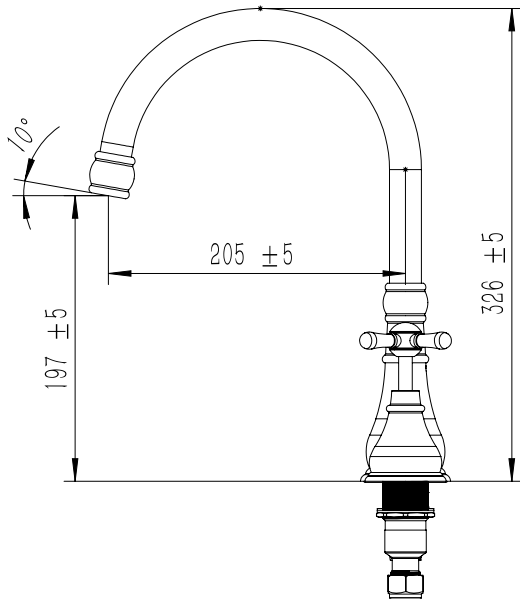

Milli Voir Hob Kitchen / Spa Set Cross Handle Chrome (4 Star)

2265302

SPECIFICATIONS

Recommended Use	Domestic, hotel and commercial
Colour	Chrome
Material	DR Brass
Recommended Pressure Range	150 - 500 kPa
Max Continuous Working Pressure	500 kPa
Max Continuous Working Temperature	80 deg C
Suitable for Storage Tank Hot Water	Yes
Suitable for Continuous Flow Hot Water	Yes
Suitable for Gravity Feed Hot Water	No

WARRANTY

Warranty - Domestic Use	15 Years
Spare Parts & Labour	12 Months

Please refer to Warranty Page for full Terms and Conditions

Dimensions are nominal measurements only.

CLEANING RECOMMENDATIONS:

We recommend the use of soapy water or approved cleaners. This product should not be cleaned with abrasive materials. Damage caused by any improper treatment is not covered by the product warranty. Refer to Warranty Conditions

Disclaimer: Products in this specification manual must by regulation be installed by licensed and registered trade people. The manufacturer/distributor reserves the right to vary specifications or delete models from their range without prior notification. Dimensions are nominal measurements only. Dimensions and set-outs listed are correct at time of publication however the manufacturer/distributor takes no responsibility for printing errors.

Published 01/06/2020

To see the complete Milli range go to www.reece.com.au