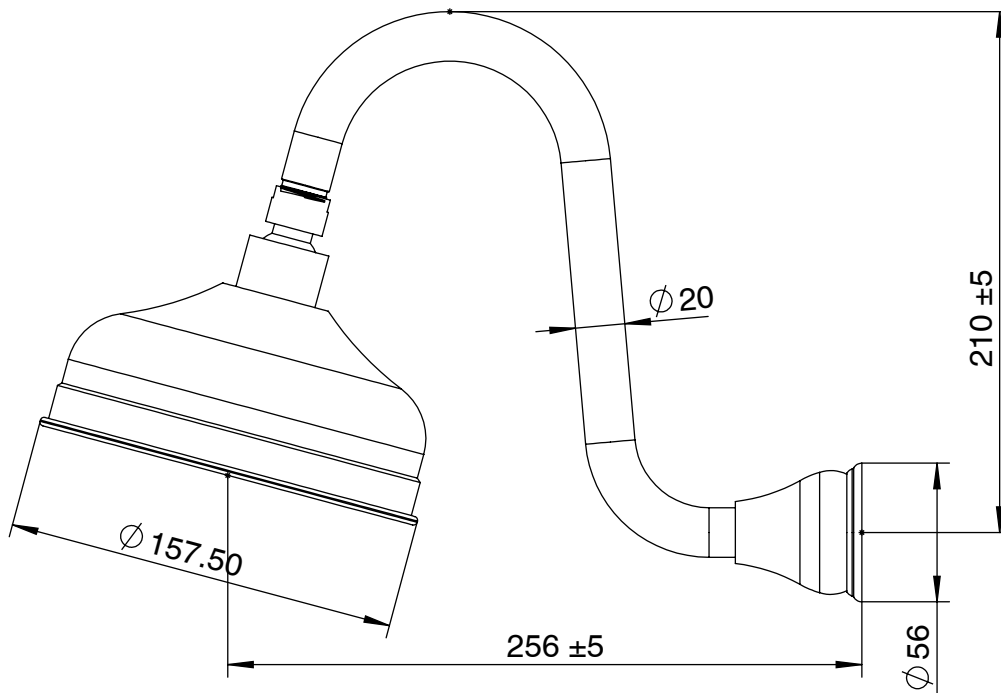

Milli Monument Edit Gooseneck Shower Arm & Rose Matte Black (3 Star)

4204486

SPECIFICATIONS

Recommended Use	Domestic, Hotel & Commercial
Colour	Matte Black
Finish	Matte
Material	DR Brass
Recommended Pressure Range	150 - 500 kPa
Maximum Continuous Working Temperature	80 deg C
Suitable for Storage Tank Hot Water	Yes
Suitable for Continuous Flow Hot Water	Yes
Suitable for Gravity Feed Hot Water	No

WARRANTY

Warranty - Domestic Use	15 Years
Spare Parts & Labour	12 Months

Please refer to Warranty Page for full Terms and Conditions

Dimensions are nominal measurements only.

CLEANING RECOMMENDATIONS:

We recommend the use of soapy water or approved cleaners. This product should not be cleaned with abrasive materials. Damage caused by any improper treatment is not covered by the product warranty. Refer to Warranty Conditions

Disclaimer: Products in this specification manual must by regulation be installed by licensed and registered trade people. The manufacturer/distributor reserves the right to vary specifications or delete models from their range without prior notification. Dimensions are nominal measurements only. Dimensions and set-outs listed are correct at time of publication however the manufacturer/distributor takes no responsibility for printing errors.

Published 14/09/2022

To see the complete Milli range go to www.reece.com.au